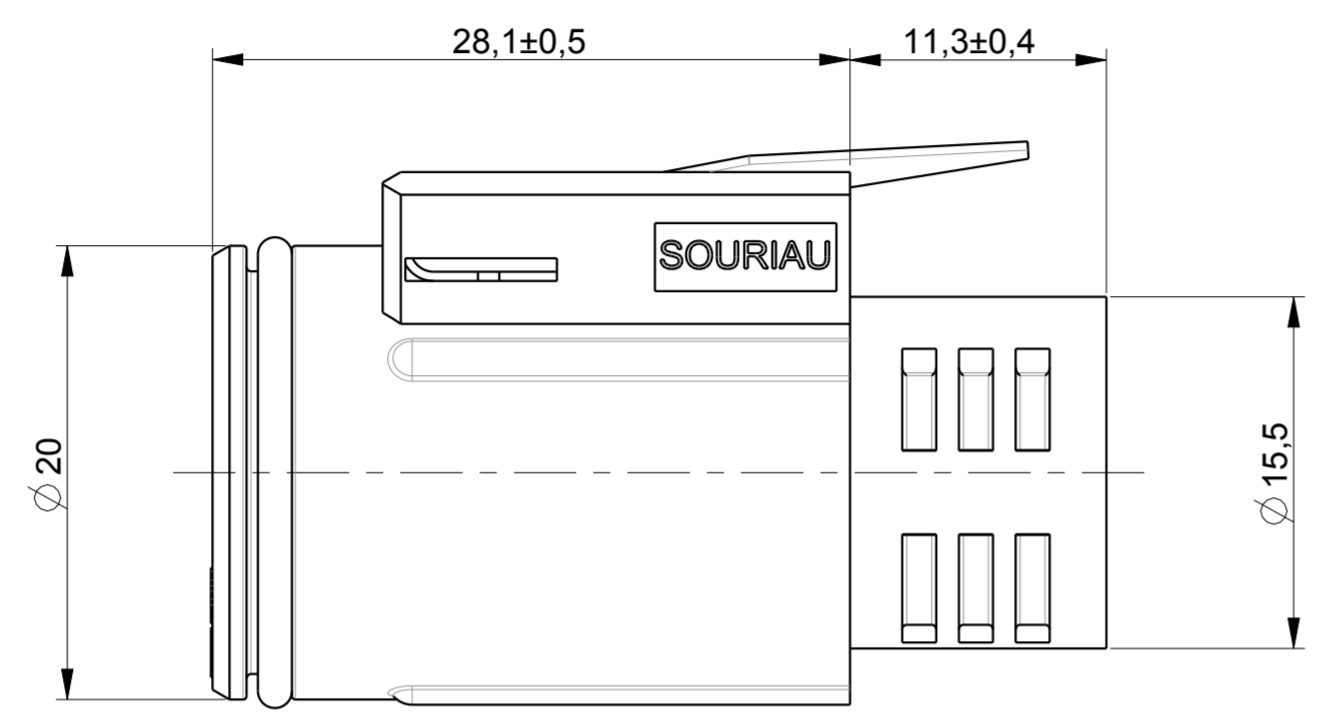

NOTES

MATERIALS
 SHELL SEE TABLE
 COUPLING LATCH STAINLESS STEEL
 O'RING LUBRICATED RED SILICON

PERFORMANCES CHARACTERISTICS
 MECHANICAL
 TEMPERATURE CLASS IEC61984/UL1977 -40°C TO 105°C
 DURABILITY IEC61984 500 MATE / UNMATE CYCLES
 SEALING IN MATED CONDITIONS IEC60529 IP68 1BAR DURING 1WEEK
 DIN40050 IP69K
 SEALING IN UNMATED CONDITIONS IEC60529 IP67 WITH CAPS
 POLLUTION DEGREE IEC61984 4
 CORROSION SALT SPRAY IEC60529 MIN 1000H
 FLAMMABILITY UL94 MATERIAL RATING: 5VA
 OUTDOOR SUITABILITY (UV RESIST) UL746C MATERIAL RATING: (f1)
 SCOOP PROOF

SIGNAL CONTACT (a,b,c) LINES:
 NOMINAL VOLTAGE IEC61984 48V AC
 NOMINAL CURRENT IEC61984 5A

ROHS COMPLIANT

- COUNTERPART REFERENCE UTL RECEPTACLE OR FREE HANGING
- CONNECTORS ARE DELIVERED AS PRE-ASSEMBLED KIT
- CONNECTOR BLOCKS ACCEPTS TRIM TRIO CONTACTS #16 AND #20 , R*M* OR S*M* TYPES
- CONTACTS TO BE ORDERED SEPARATELY.
- WARNING: PHASE AND SIGNAL CONTACTS ARE FEMALE VERSION AND GROUND CONTACT IS MALE VERSION
- UNIT IN MM

WIRING FACE

MATING FACE

P/N	SHELL' S MATERIAL
UTL6102G1W3S	PA GF REINFORCED BLACK COLOR
UTL6102G1W3S03	PA GF REINFORCED LIGHT GREY COLOR

P/N : SEE TABLE

B	06/03/2015	—	Clearances dimensions modification	23869
ISS	DATE	Latest modification - by:	COUTY L.	MOD N°
Designed by:		RAGAINÉ M.	Date:17/07/2013	CUSTOMER DRAWING
TITLE		FEMALE PLUG LAYOUT 6 CONTACTS SIZE 10 UTL CONNECTOR		
Scale	2/1	General linear Tolerances: ± 0,2	NPRDS / PROJECT UTL	
SOURIAU		WWW.SOURIAU.COM		This document is the property of SOURIAU It must not be reproduced or communicated without permission
FORMAT	SOURIAU DRG N° UTL1-0050A-C01			SHEET 1/1