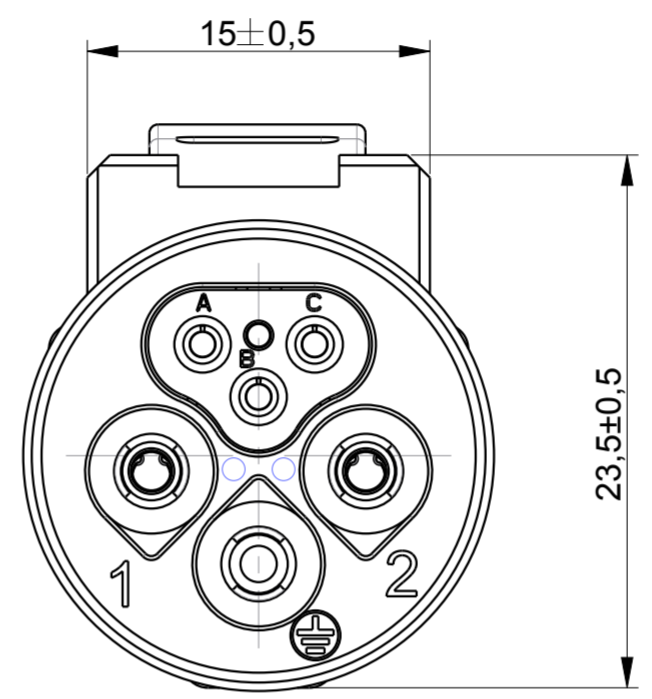

NOTES

MATERIALS
 SHELL SEE TABLE
 COUPLING LATCH STAINLESS STEEL
 O'RING LUBRICATED RED SILICON

PERFORMANCES CHARACTERISTICS
 MECHANICAL
 TEMPERATURE CLASS IEC61984/UL1977 -40°C TO 105°C
 DURABILITY IEC61984 500 MATE / UNMATE CYCLES
 SEALING IN MATED CONDITIONS IEC60529 IP68 1BAR DURING 1WEEK
 DIN40050 IP69K
 SEALING IN UNMATED CONDITIONS IEC60529 IP67 WITH CAPS
 POLLUTION DEGREE IEC61984 4
 CORROSION SALT SPRAY IEC60529 MIN 1000H
 FLAMMABILITY UL94 MATERIAL RATING: 5VA
 OUTDOOR SUITABILITY (UV RESIST) UL746C MATERIAL RATING: (f1)
 SCOOP PROOF

SIGNAL CONTACT (a,b,c) LINES:
 NOMINAL VOLTAGE IEC61984 48V AC
 NOMINAL CURRENT IEC61984 5A

ROHS COMPLIANT

- COUNTERPART REFERENCE UTL RECEPTACLE OR FREE HANGING
- CONNECTORS ARE DELIVERED AS PRE-ASSEMBLED KIT
- CONNECTOR BLOCKS ACCEPTS TRIM TRIO CONTACTS #16 AND #20 , R*M* OR S*M* TYPES
- CONTACTS TO BE ORDERED SEPARATELY.
- WARNING: PHASE AND SIGNAL CONTACTS ARE FEMALE VERSION AND GROUND CONTACT IS MALE VERSION
- UNIT IN MM

WIRING FACE

MATING FACE

P/N	SHELL' S MATERIAL
UTL6102G1W3S	PA GF REINFORCED BLACK COLOR
UTL6102G1W3S03	PA GF REINFORCED LIGHT GREY COLOR

P/N : SEE TABLE

B	06/03/2015	—	Clearances dimensions modification	23869
ISS	DATE	Latest modification - by:	COUTY L.	MOD N°
Designed by:		RAGAINÉ M.	Date:17/07/2013	CUSTOMER DRAWING
TITLE		FEMALE PLUG LAYOUT 6 CONTACTS SIZE 10 UTL CONNECTOR		
Scale	2/1	General linear Tolerances: ± 0,2	NPRDS / PROJECT UTL	
SOURIAU		WWW.SOURIAU.COM		This document is the property of SOURIAU It must not be reproduced or communicated without permission
FORMAT	SOURIAU DRG N° UTL1-0050A-C01			SHEET 1/1