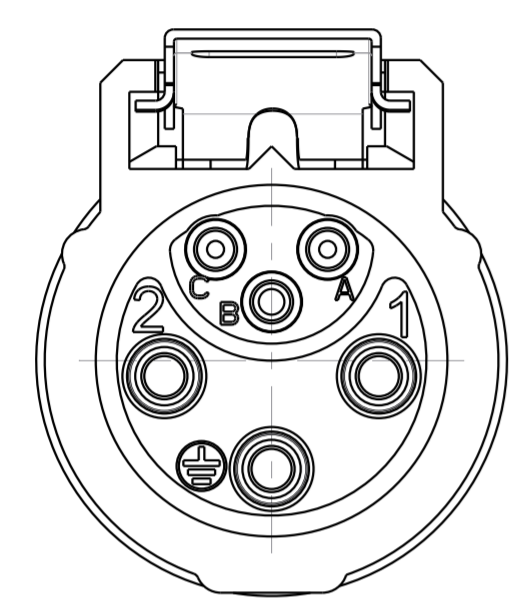

NOTES

MATERIALS
 SHELL SEE TABLE
 COUPLING LATCH STAINLESS STEEL
 O'RING LUBRICATED RED SILICON

PERFORMANCES CHARACTERISTICS
 MECHANICAL
 TEMPERATURE CLASS IEC61984/UL1977 -40°C TO 105°C
 DURABILITY IEC61984 500 MATE / UNMATE CYCLES
 SEALING IN MATED CONDITIONS IEC60529 IP68 1BAR DURING 1WEEK
 DIN40050 IP69K
 SEALING IN UNMATED CONDITIONS IEC60529 IP67 WITH CAPS
 POLLUTION DEGREE IEC61984 4
 CORROSION SALT SPRAY IEC60529 MIN 1000H
 FLAMMABILITY UL94 MATERIAL RATING: 5VA
 OUTDOOR SUITABILITY (UV RESIST) UL746C MATERIAL RATING: (f1)
 SCOOP PROOF

ELECTRICAL
 TOUCH PROOF IEC60529 IP2X
 POWER AND GROUND LINES:
 NOMINAL CURRENT UL1977 16A WITH AWG14 WIRE / 13A WITH AWG16 WIRE
 NOMINAL CURRENT IEC61984 16A WITH 2.5MM² WIRE / 13A WITH 1.5MM² WIRE AT 60°C
 NOMINAL VOLTAGE UL1977 600V
 NOMINAL VOLTAGE IEC61984 250VAC 4KV 4 FOR CLASS II
 IEC61984 500VAC 6KV 4 FOR CLASS I

SIGNAL CONTACT (a,b,c) LINES:
 NOMINAL VOLTAGE IEC61984 48V AC
 NOMINAL CURRENT IEC61984 5A

ROHS COMPLIANT

- COUNTERPART REFERENCE UTL RECEPTACLE OR FREE HANGING
- CONNECTORS ARE DELIVERED AS PRE-ASSEMBLED KIT
- CONNECTOR BLOCKS ACCEPTS TRIM TRIO CONTACTS #16 AND #20 , R*M* OR S*M* TYPES
- CONTACTS TO BE ORDERED SEPARATELY.
- WARNING: PHASE AND SIGNAL CONTACTS ARE FEMALE VERSION AND GROUND CONTACT IS MALE VERSION
- UNIT IN MM

WIRING FACE

MATING FACE

P/N	SHELL' S MATERIAL
UTL6102G1W3S	PA GF REINFORCED BLACK COLOR
UTL6102G1W3S03	PA GF REINFORCED LIGHT GREY COLOR

P/N : SEE TABLE

B	06/03/2015	—	Clearances dimensions modification	23869
ISS	DATE	Latest modification - by:	COUTY L.	MOD N°
Designed by:		RAGAINÉ M.	Date:17/07/2013	CUSTOMER DRAWING
TITLE		FEMALE PLUG LAYOUT 6 CONTACTS SIZE 10 UTL CONNECTOR		
Scale	2/1	General linear Tolerances: ± 0,2	NPRDS / PROJECT UTL	
SOURIAU		WWW.SOURIAU.COM		This document is the property of SOURIAU It must not be reproduced or communicated without permission
FORMAT	SOURIAU DRG N° UTL1-0050A-C01			SHEET 1/1