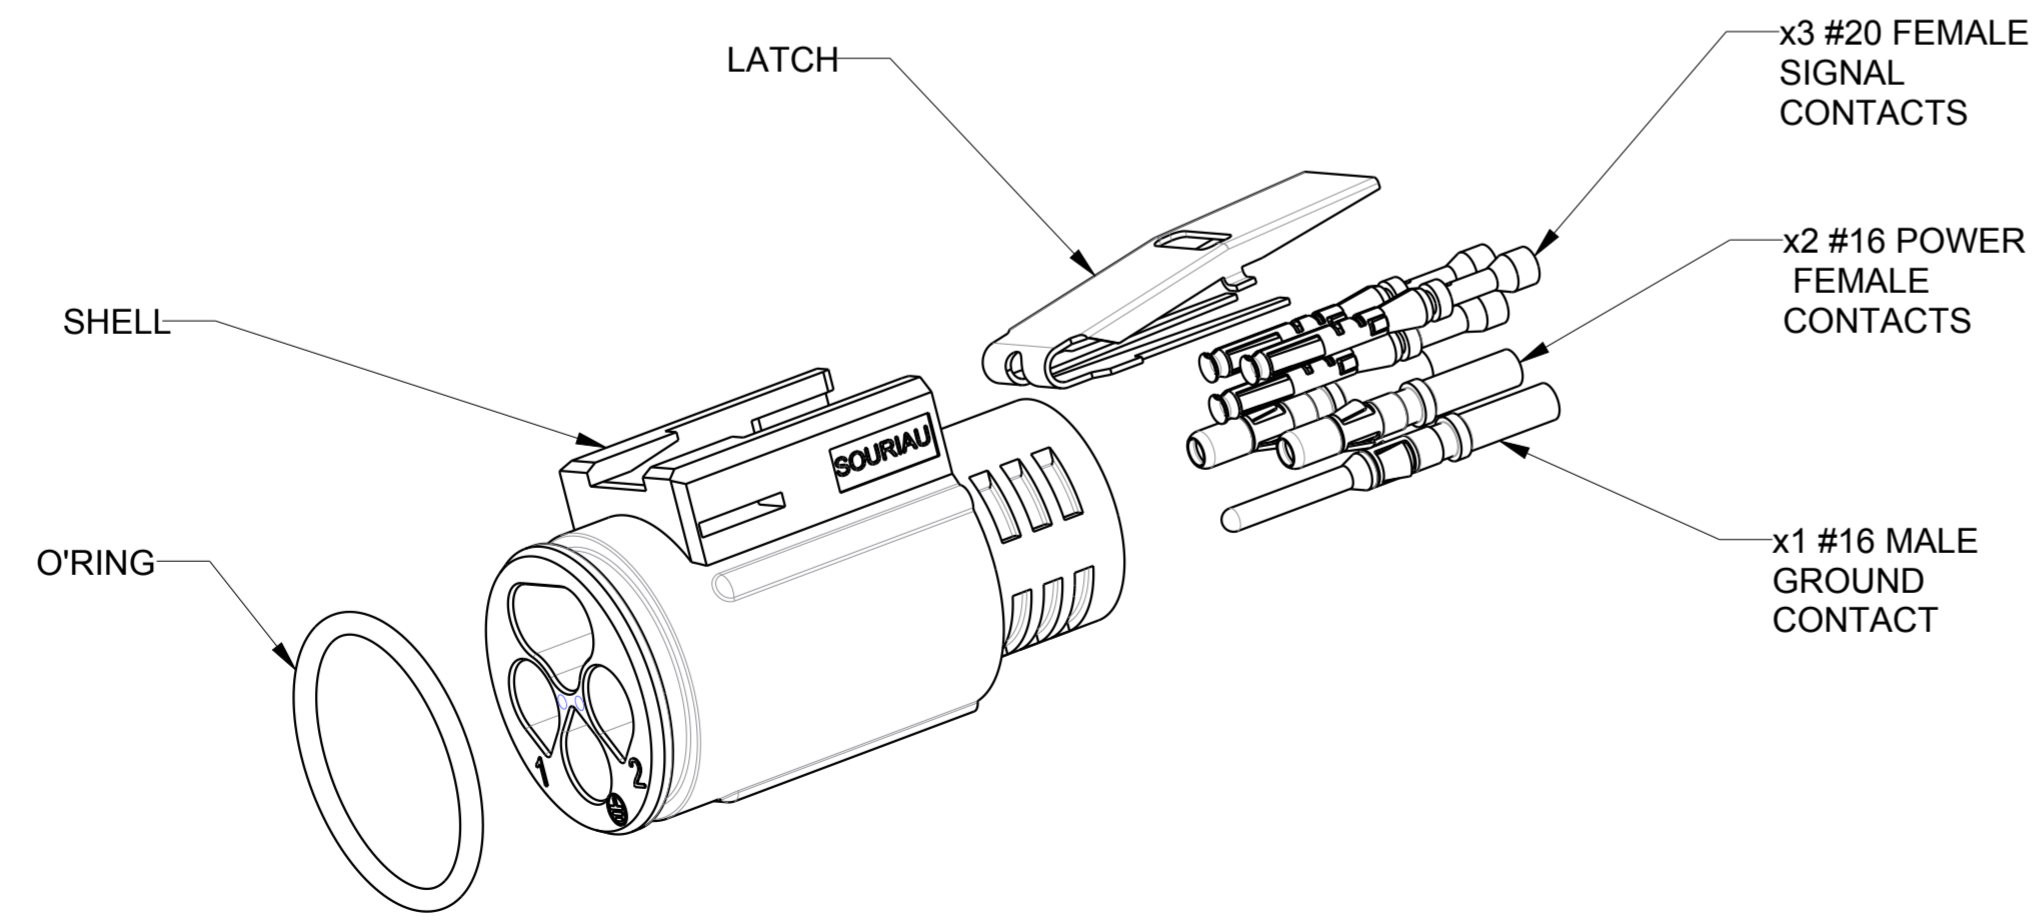

NOTES

MATERIALS
 SHELL SEE TABLE
 COUPLING LATCH STAINLESS STEEL
 O'RING LUBRICATED RED SILICON

PERFORMANCES CHARACTERISTICS
 MECHANICAL
 TEMPERATURE CLASS IEC61984/UL1977 -40°C TO 105°C
 DURABILITY IEC61984 500 MATE / UNMATE CYCLES
 SEALING IN MATED CONDITIONS IEC60529 IP68 1BAR DURING 1WEEK
 DIN40050 IP69K
 SEALING IN UNMATED CONDITIONS IEC60529 IP67 WITH CAPS
 POLLUTION DEGREE IEC61984 4
 CORROSION SALT SPRAY IEC60529 MIN 1000H
 FLAMMABILITY UL94 MATERIAL RATING: 5VA
 OUTDOOR SUITABILITY (UV RESIST) UL746C MATERIAL RATING: (f1)
 SCOOP PROOF

SIGNAL CONTACT (a,b,c) LINES:
 NOMINAL VOLTAGE IEC61984 48V AC
 NOMINAL CURRENT IEC61984 5A

ROHS COMPLIANT

- COUNTERPART REFERENCE UTL RECEPTACLE OR FREE HANGING
- CONNECTORS ARE DELIVERED AS PRE-ASSEMBLED KIT
- CONNECTOR BLOCKS ACCEPTS TRIM TRIO CONTACTS #16 AND #20 , R*M* OR S*M* TYPES
- CONTACTS TO BE ORDERED SEPARATELY.
- WARNING: PHASE AND SIGNAL CONTACTS ARE FEMALE VERSION AND GROUND CONTACT IS MALE VERSION
- UNIT IN MM

WIRING FACE

MATING FACE

P/N	SHELL' S MATERIAL
UTL6102G1W3S	PA GF REINFORCED BLACK COLOR
UTL6102G1W3S03	PA GF REINFORCED LIGHT GREY COLOR

P/N : SEE TABLE

B	06/03/2015	—	Clearances dimensions modification	23869
ISS	DATE	Latest modification - by:	COUTY L.	MOD N°
Designed by:		RAGAINÉ M.	Date:17/07/2013	CUSTOMER DRAWING
TITLE		FEMALE PLUG LAYOUT 6 CONTACTS SIZE 10 UTL CONNECTOR		
Scale	2/1	General linear Tolerances: ± 0,2	NPRDS / PROJECT UTL	
SOURIAU		WWW.SOURIAU.COM		This document is the property of SOURIAU It must not be reproduced or communicated without permission
FORMAT	SOURIAU DRG N° UTL1-0050A-C01			SHEET 1/1