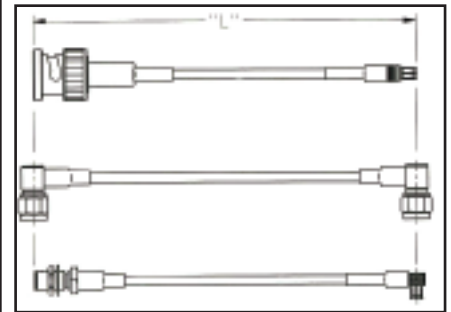

## Electrical Ratings

Electrical ratings of a cable assembly are determined by the limiting connector type and cable size.

Connector	Cable	Connector Impedance (Ohms)	Frequency (GHz)	Dielectric Withstanding Voltage (Vrms)	Working Voltage (Vrms)
MMCX	RG-178	50	6	500 Vrms	170 Vrms
	RG-316	50	6	500 Vrms	170 Vrms
MCX	RG-178	50	6	750 Vrms	250 Vrms
	RG-316	50	6	1000 Vrms	335 Vrms
	RG-316 DS	50	6	1000 Vrms	335 Vrms
MCX 75 Ohm	RG-179	75	6	1000 Vrms	335 Vrms
	BELDEN 735A	75	6	1000 Vrms	335 Vrms
SMA	RG-178	50	12.4	500 Vrms	170 Vrms
	RG-316	50	12.4	750 Vrms	250 Vrms
	RG-316 DS	50	12.4	750 Vrms	250 Vrms
	RG-58	50	12.4	1000 Vrms	335 Vrms
	RG-142	50	12.4	1000 Vrms	335 Vrms
	Hand Formable .086	50	26.5	1000 Vrms	335 Vrms
SMB	RG-178	50	4	750 Vrms	250 Vrms
	RG-316	50	4	1000 Vrms	335 Vrms
SMB Mini 75 Ohm	RG-179	75	2	1000 Vrms	335 Vrms
	RG-179 DS	75	2	1000 Vrms	335 Vrms
	BELDEN 735A	75	2	1000 Vrms	335 Vrms
BNC	RG-58	50	4	1500 Vrms	500 Vrms
	BELDEN 8218	50	4	1500 Vrms	500 Vrms
	RG-59	50	4	1500 Vrms	500 Vrms
	RG-59 PLENUM	50	4	1500 Vrms	500 Vrms
BNC True 75 Ohm	BELDEN 8218	75	3	1500 Vrms	500 Vrms
	RG-59	75	3	1500 Vrms	500 Vrms
	BELDEN 8281	75	3	1500 Vrms	500 Vrms
	COMMSCOPE 735	75	3	1500 Vrms	500 Vrms
	BELDEN 735A	75	3	1500 Vrms	500 Vrms
	BELDEN 734A	75	3	1500 Vrms	500 Vrms
N	RG-58	50	11	1500 Vrms	500 Vrms
	RG-142	50	11	1500 Vrms	500 Vrms
	RG-8	50	11	1500 Vrms	500 Vrms
	RG-213	50	11	1500 Vrms	500 Vrms

Johnson's® cable length applies to the end of straight connectors. The length is applied to the vertical centroid of right angle connectors.

If you don't see the cable assembly you require we can design and manufacture one to meet your unique specifications!