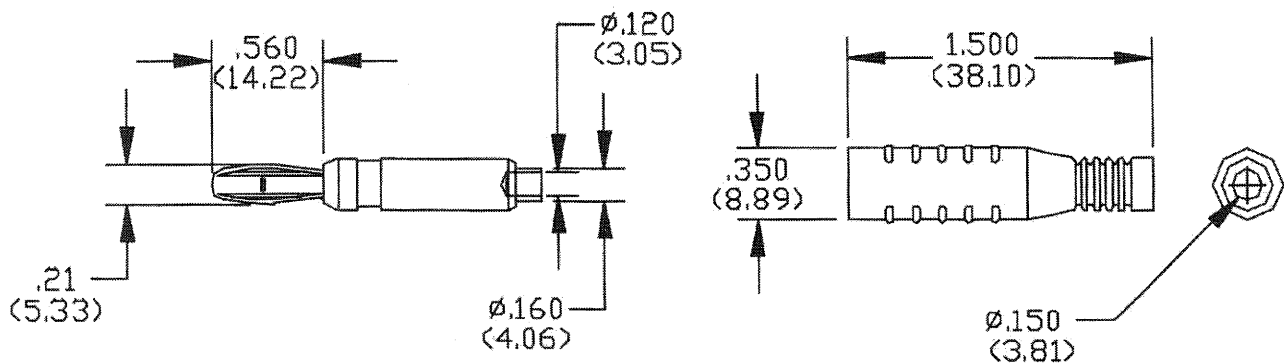

MUELLER®

MODEL: BU-P5170-*

Banana Plug (In-Line)

MATERIALS:

Body – Nickel Plated Brass

Insulator – Flexible PVC. Comes in -0 Black, -2 Red

For use with 14 and 16 AWG wires. Can be soldered or crimped

RATING:

15 Amps

Hands free testing to 5000 VDC max.

Temperature: -70°C to 50°C

Mouser Electronics

Authorized Distributor

Click to View Pricing, Inventory, Delivery & Lifecycle Information:

[Mueller Electric:](#)

[BU-P5170-2](#)