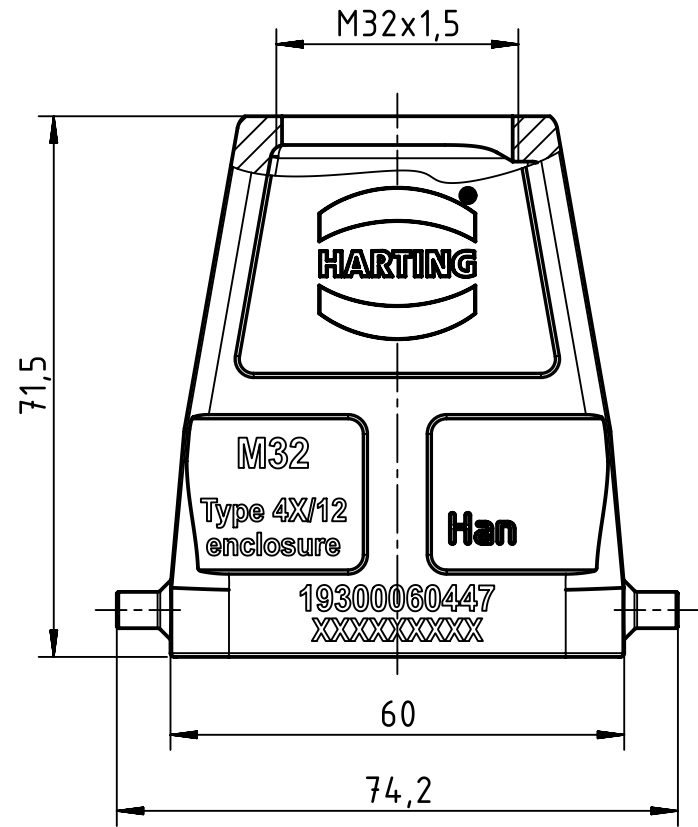

A

B

C

D

	All rights reserved		Scale 1:1		Free size tol.		Ref.		
	Department EL PD		Created by KLASSEN P	Inspected by BERGHORN	Standardisation TIEMANNA	Date 2016-10-13		State Final Release	
HARTING Electric GmbH & Co. KG D-32339 Espelkamp			Title Han B Hood Top Entry HC 2 Pegs M32				Doc-Key / ECM-Nr. 100204386/UGD/004/A 500000109778		
			Type TB	Number 19 30 006 0447			Rev. A	Page 1/1	