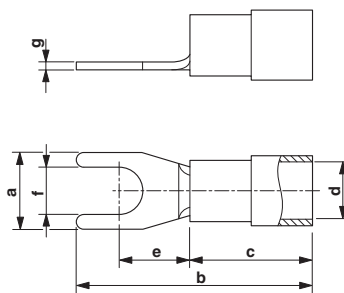

Approvals

EAC / EAC

Ex Approvals

Fork-type cable lug - C-FCI 1,5/M4 - 3240034

Approvals

Approvals submitted

Approval details

EAC

EAC

Drawings

Dimensional drawing

Mouser Electronics

Authorized Distributor

Click to View Pricing, Inventory, Delivery & Lifecycle Information:

[Phoenix Contact:](#)

[3240034](#)