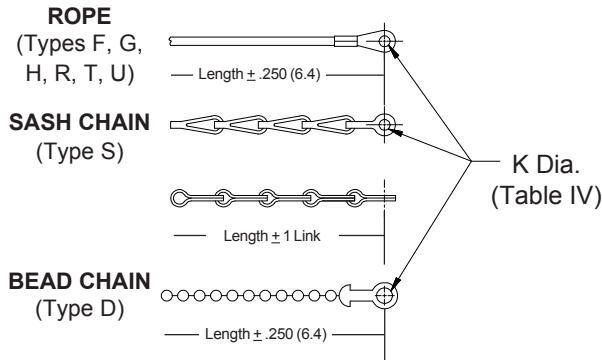

Dash No.	±.010 (0.3)	K DIA
01	.140 (3.6)	
02	.182 (4.6)	
03	.191 (4.9)	
04	.197 (5.0)	
05	.167 (4.2)	
06	.125 (3.2)	
07	.218 (5.5)	
09	.156 (4.0)	
00	No Eyelet	

SPLIT RING - Style C

SOLID RING - Style B

SOLID RING - Style A

Dash No.	±.015 (0.4)	L Dia.	Dash No.	±.015 (0.4)	L Dia.
50	.425 (10.8)		74	1.625 (41.3)	
52	.485 (12.3)		76	1.750 (44.5)	
54	.640 (16.3)		78	1.875 (47.6)	
56	.750 (19.1)		80	1.980 (50.3)	
58	.890 (22.6)		82	2.060 (52.3)	
60	1.015 (25.8)		84	2.235 (56.8)	
62	1.095 (27.8)		86	2.310 (58.7)	
64	1.130 (28.7)		88	2.475 (62.9)	
66	1.250 (31.8)		90	2.655 (67.4)	
68	1.350 (34.3)		92	2.810 (71.4)	
70	1.390 (35.3)		94	3.045 (77.3)	
72	1.485 (37.7)				

Dash No.	±.015 (0.4)	M Dia.	Dash No.	±.015 (0.4)	M Dia.
08	.468 (11.9)		24	1.484 (37.7)	
10	.593 (15.1)		25	1.577 (40.1)	
11	.265 (6.73)		27	1.640 (41.7)	
12	.718 (18.2)		28	1.687 (42.8)	
13	.765 (19.4)		29	1.765 (44.8)	
14	.844 (21.4)		30	1.890 (48.0)	
15	.890 (22.6)		31	1.953 (49.6)	
16	.968 (24.6)		32	1.968 (50.0)	
17	1.015 (25.8)		33	2.077 (52.8)	
18	1.093 (27.8)		35	2.140 (54.4)	
19	1.140 (29.0)		36	2.187 (55.5)	
20	1.203 (30.6)		40	2.406 (61.1)	
21	1.265 (32.1)		44	2.656 (67.5)	
22	1.343 (34.1)		48	3.031 (77.0)	
23	1.453 (36.9)				

Dash No.	±.015 (0.4)	N Dia.	Dash No.	±.015 (0.4)	N Dia.
095	.312 (7.9)		109	1.266 (32.2)	
100	.391 (9.9)		209	1.312 (33.3)	
101	.516 (13.1)		110	1.391 (35.3)	
102	.583 (14.8)		210	1.438 (36.5)	
103	.641 (16.3)		111	1.521 (38.6)	
104	.708 (18.0)		211	1.536 (39.0)	
105	.766 (19.5)		112	1.641 (41.7)	
205	.788 (20.0)		113	1.766 (44.9)	
106	.896 (22.2)		213	1.812 (46.0)	
206	.907 (23.0)		114	1.891 (48.0)	
107	1.016 (25.8)		214	1.938 (49.2)	
207	1.025 (26.0)		115	2.078 (52.8)	
108	1.141 (29.0)		116	2.406 (61.1)	
308	1.188 (30.2)		117	2.510 (63.8)	
208	1.203 (30.6)				