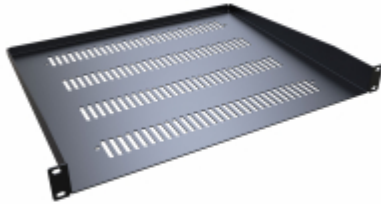

Quality Products. Service Excellence.

Universal Rack Shelf *RAS Series*

Up to 200 lbs (91 kg) Weight Capacity

Features

- Constructed of 14 or 16 gauge steel.
- Universal design mounts to any standard EIA compliant rack or cabinet.
- Allows easy rack mounting of equipment or items that do not have rack mounting capabilities.
- Mounts to rack rails either as an internal shelf or external shelf/work area.
- Available in either vented or solid versions.
- Rugged textured black powder paint finish.
- TAA Compliant
- RoHS and REACH compliant
- Manufactured in North America

Accessories

- Mounting Hardware
- Hook and Loop Roll

19 Inch Mounting Shelves

Part No. Vented	Part No. Solid (Un-Vented)	Mounting Dimensions			Rack Units	Stiffener Lip(s) Folded	Suggested Load Capacity*
		Height	Width	Depth			
RASV190107UBK1	RASU190107UBK1	1.75	19.00	7.00	1U	Up (Front & Back)	16ga 42 lbs (19 kg)
RASV190107DBK1	RASU190107DBK1	1.75	19.00	7.00	1U	Down (Front & Back)	16ga 42 lbs (19 kg)
RASV190110BK1	RASU190110BK1	1.75	19.00	10.00	1U	Up (Back Only)	16ga 42 lbs (19 kg)
RASV190112BK1	RASU190112BK1	1.75	19.00	12.00	1U	Up (Back Only)	16ga 42 lbs (19 kg)
RASV190115BK1	RASU190115BK1	1.75	19.00	15.00	1U	Up (Back Only)	16ga 42 lbs (19 kg)
RASV190120BK1	RASU190120BK1	1.75	19.00	20.00	1U	Up (Back Only)	16ga 42 lbs (19 kg)
RASVL190314BK1	RASUL190314BK1	3.50	19.00	14.50	2U	Up (Back Only)	16ga 65 lbs (30 kg)
RASV190312BK1	RASU190312BK1	3.50	19.00	12.00	2U	Up (Back Only)	14ga 100 lbs (45 kg)
RASV190315BK1	RASU190315BK1	3.50	19.00	15.00	2U	Up (Back Only)	14ga 100 lbs (45 kg)