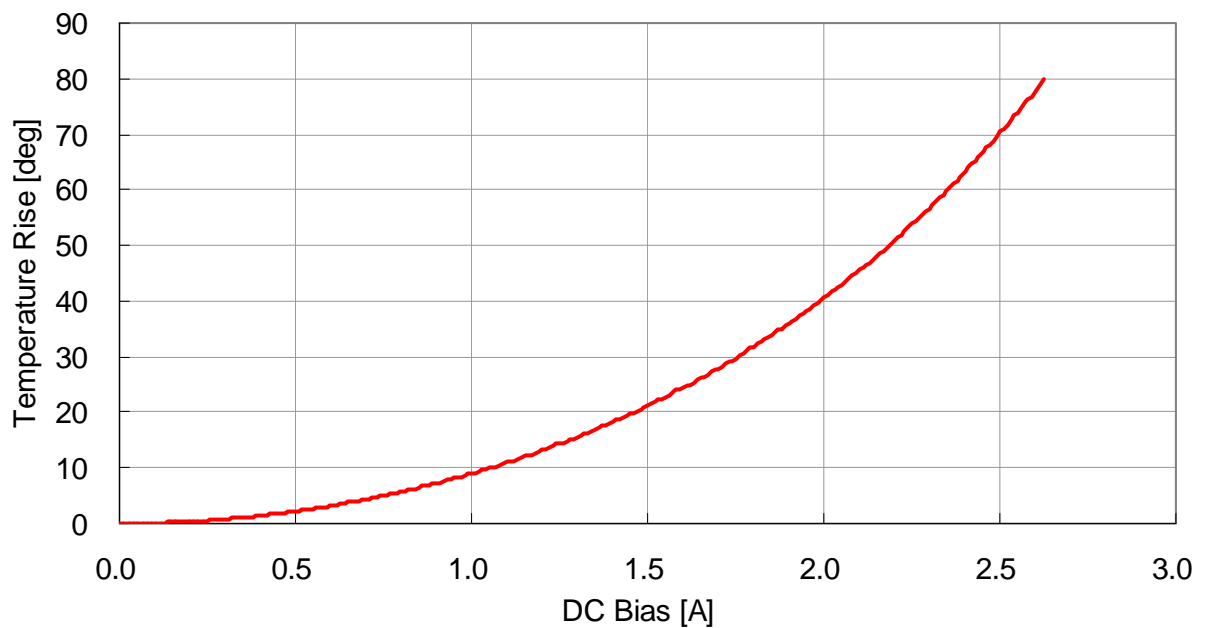

VLS3012T-1R5N1R7