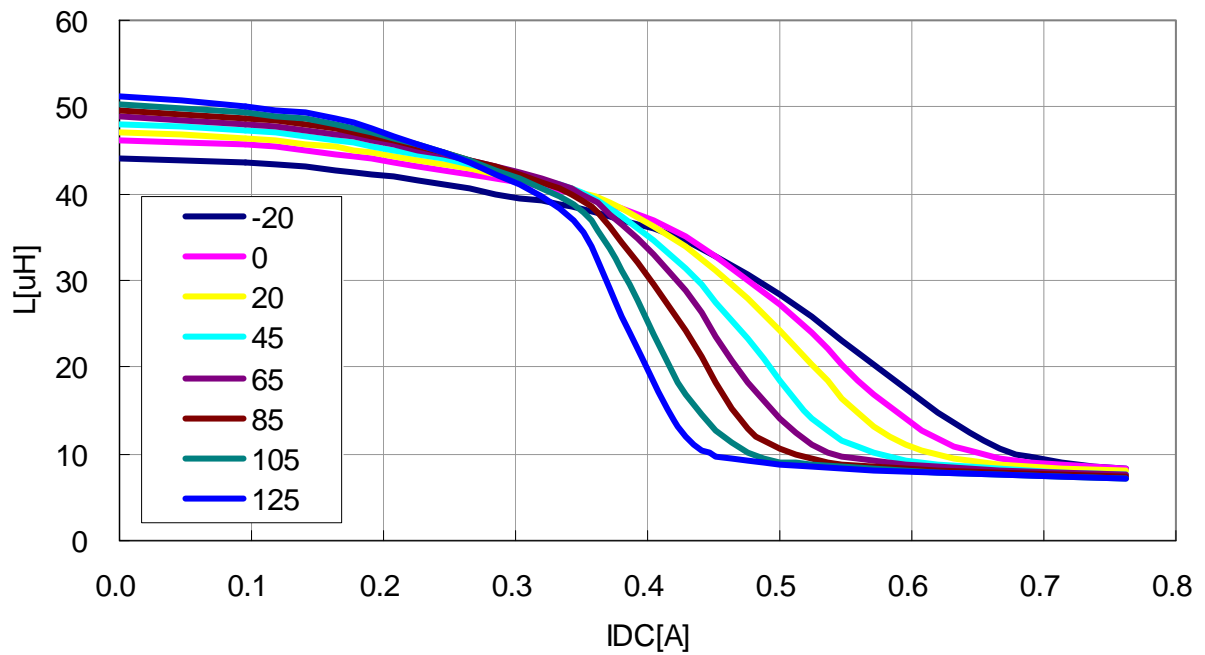

DC Bias & Temperature Characteristics (1MHz)

VLS3012T-470MR34