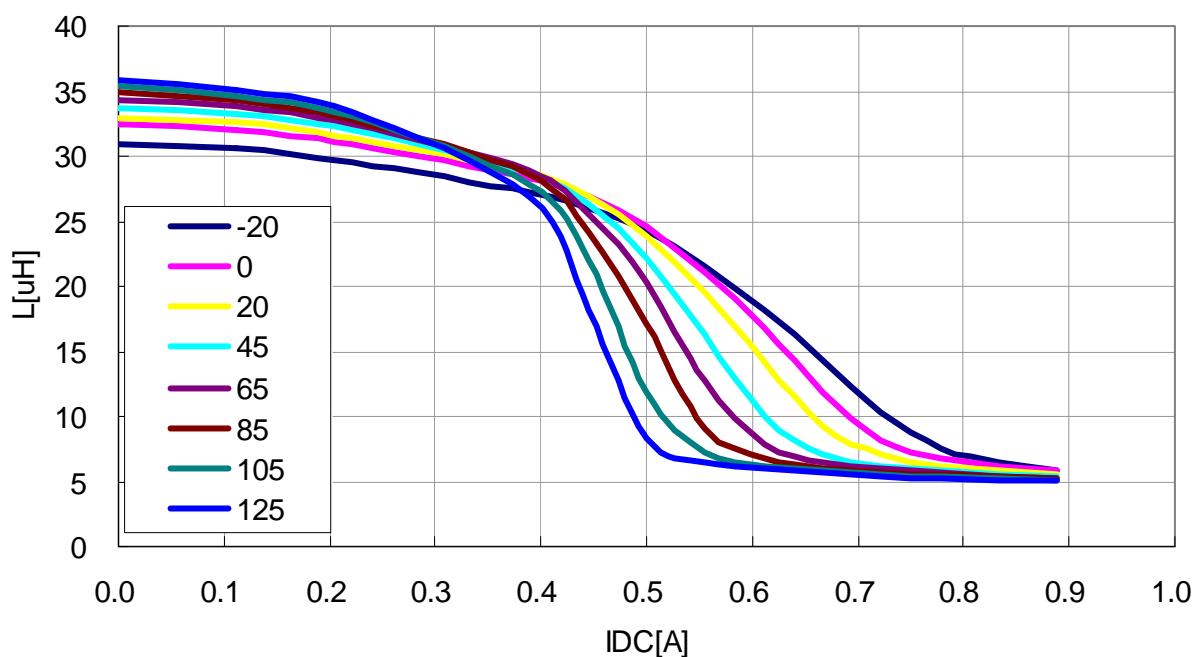

## DC Bias & Temperature Characteristics (1MHz)

VLS3012T-100MR72

VLS3012T-150MR58

DC Bias & Temperature Characteristics (1MHz)

VLS3012T-220MR49

VLS3012T-330MR40