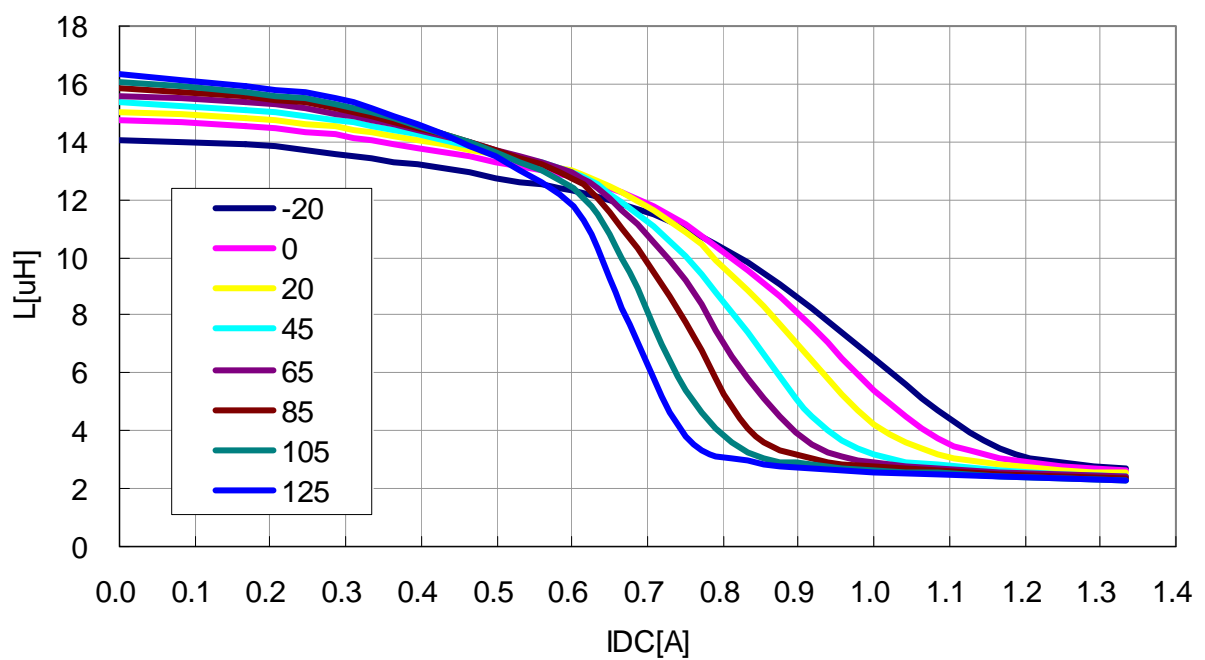

VLS3012T-150MR58