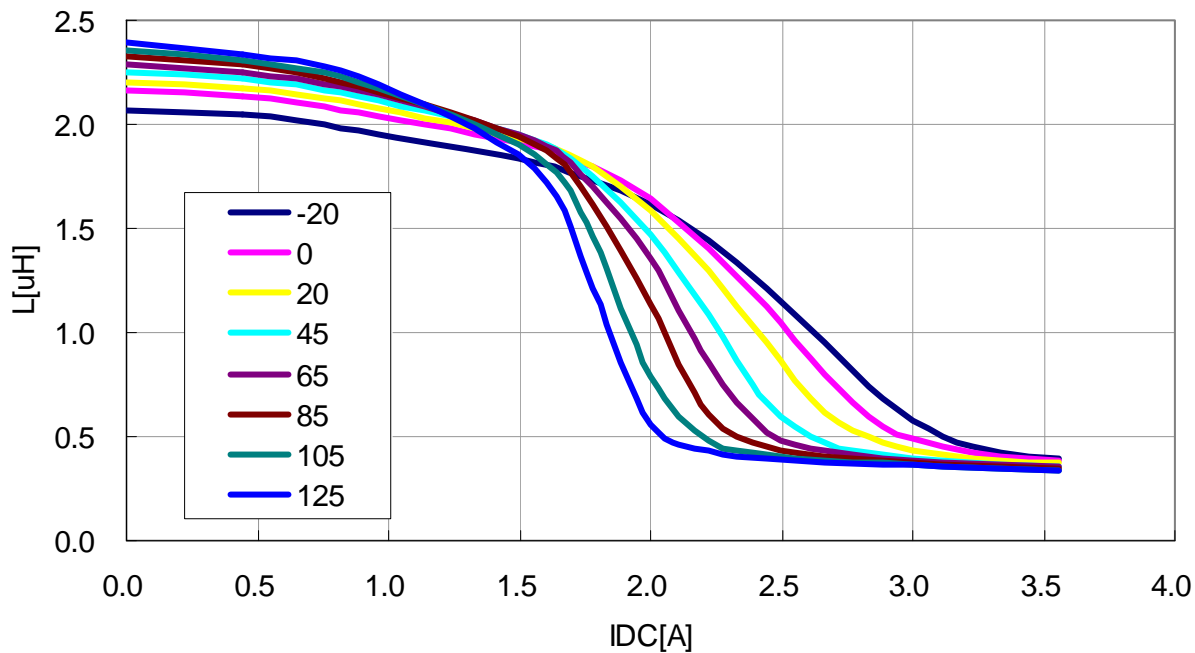

## L-Q Frequency Characteristics

VLS3012T-470MR34

DC Bias & Temperature Characteristics (1MHz)

VLS3012T-1R0N2R2

VLS3012T-1R5N1R7

DC Bias & Temperature Characteristics (1MHz)

VLS3012T-2R2M1R5

VLS3012T-3R3M1R3