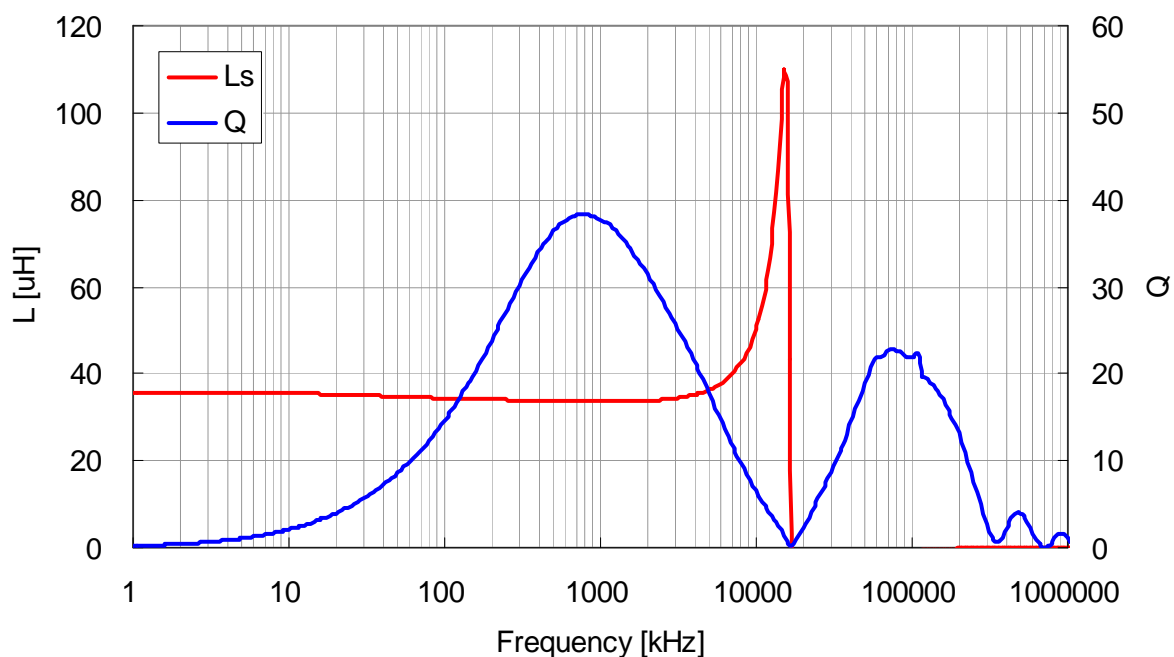

VLS3012T-330MR40