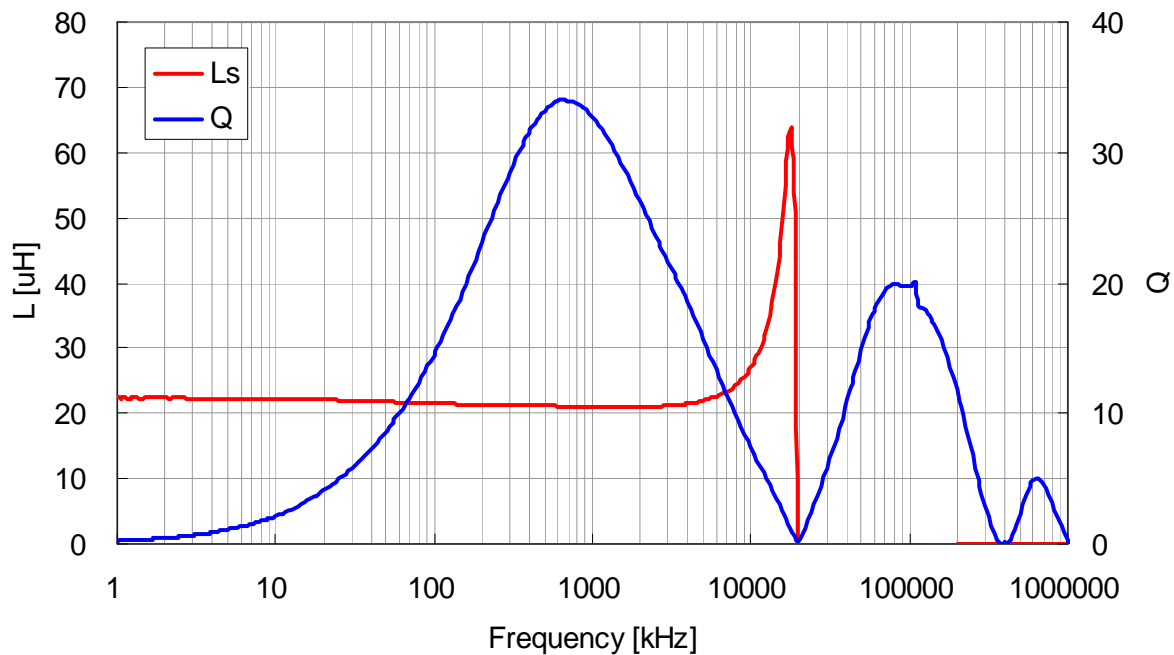

L-Q Frequency Characteristics

VLS3012T-220MR49