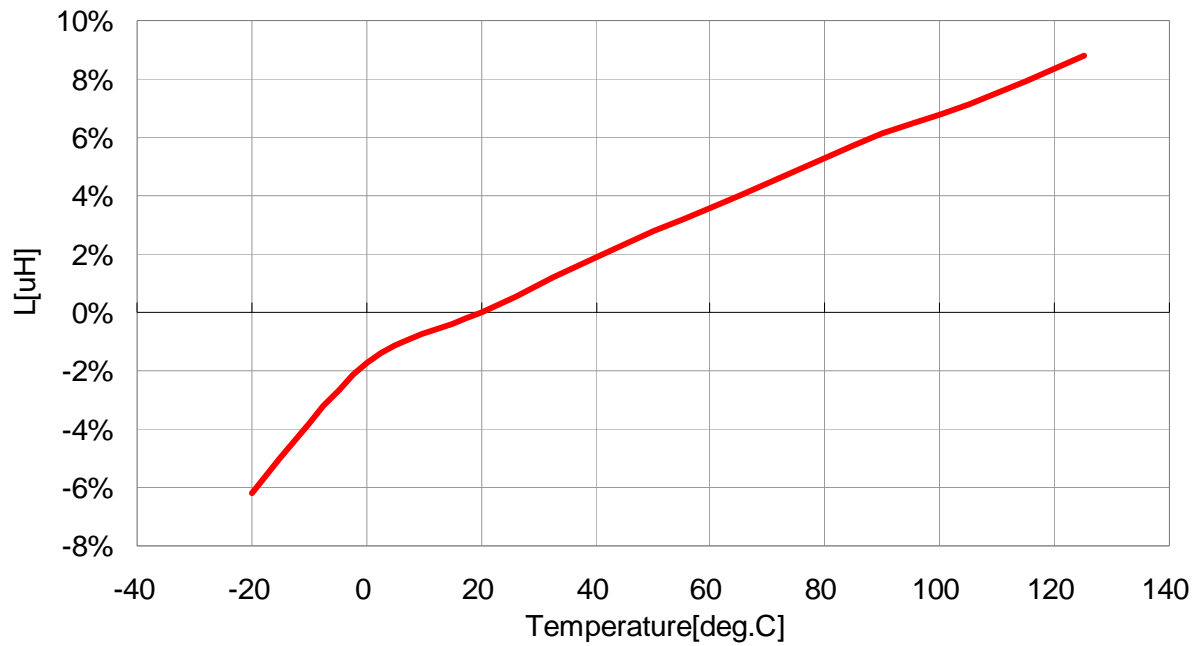

Temperature Characteristic

VLS3012T-470MR34