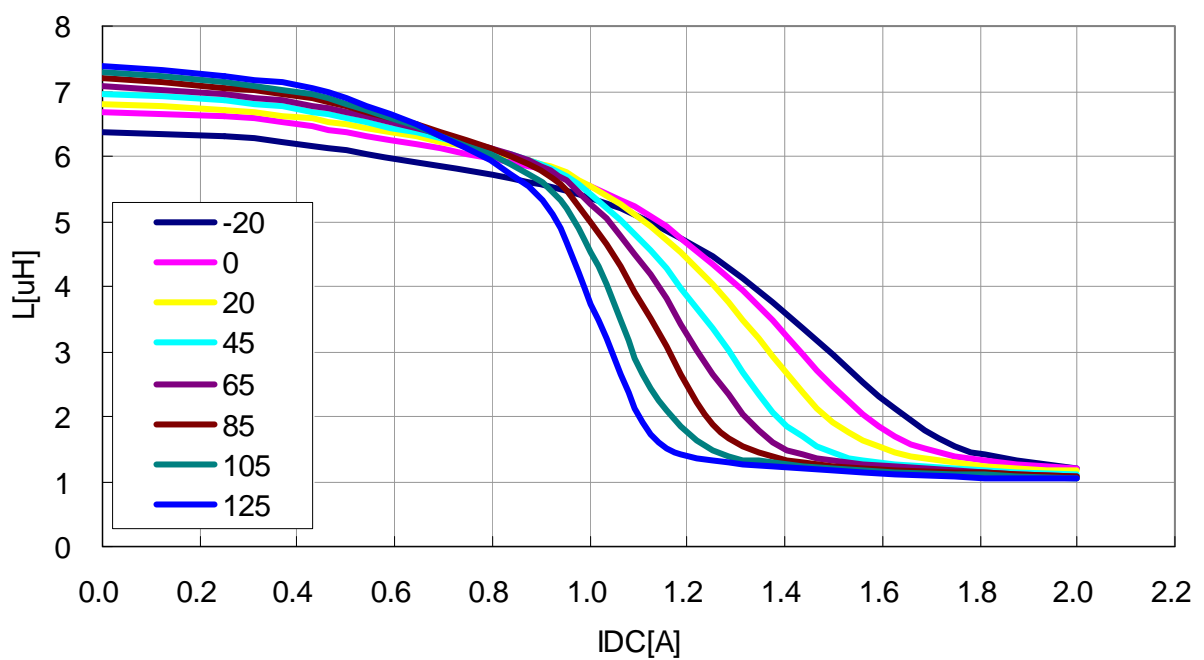

VLS3012T-6R8MR90