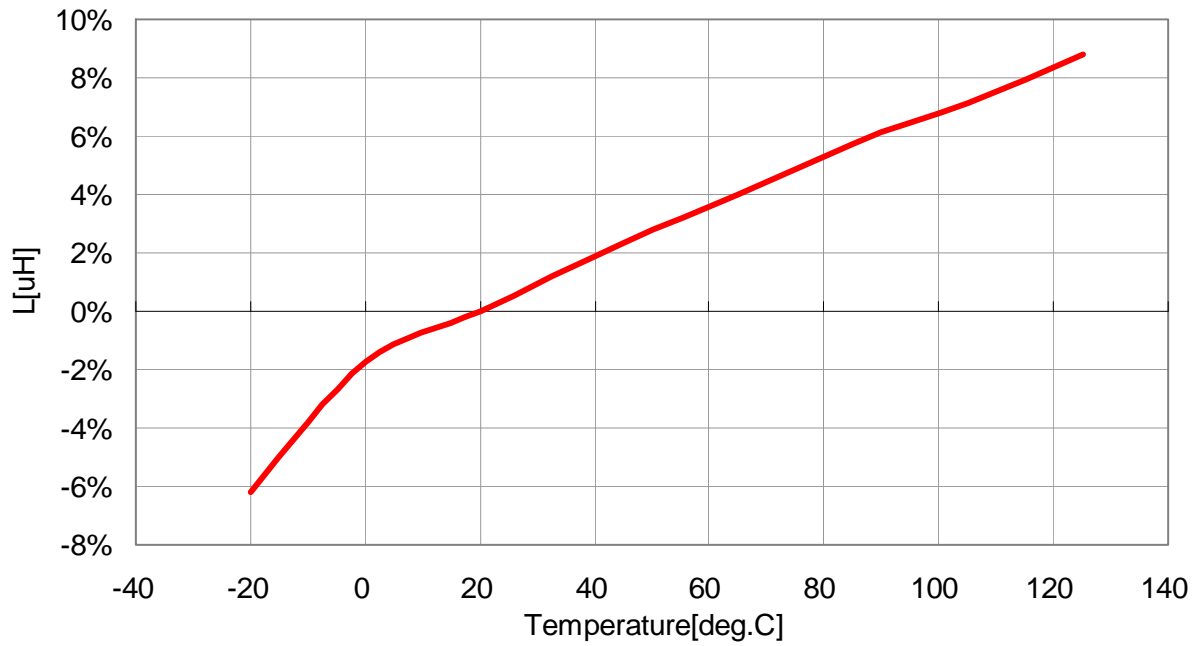

Temperature Characteristic

VLS3012T-1R0N2R2