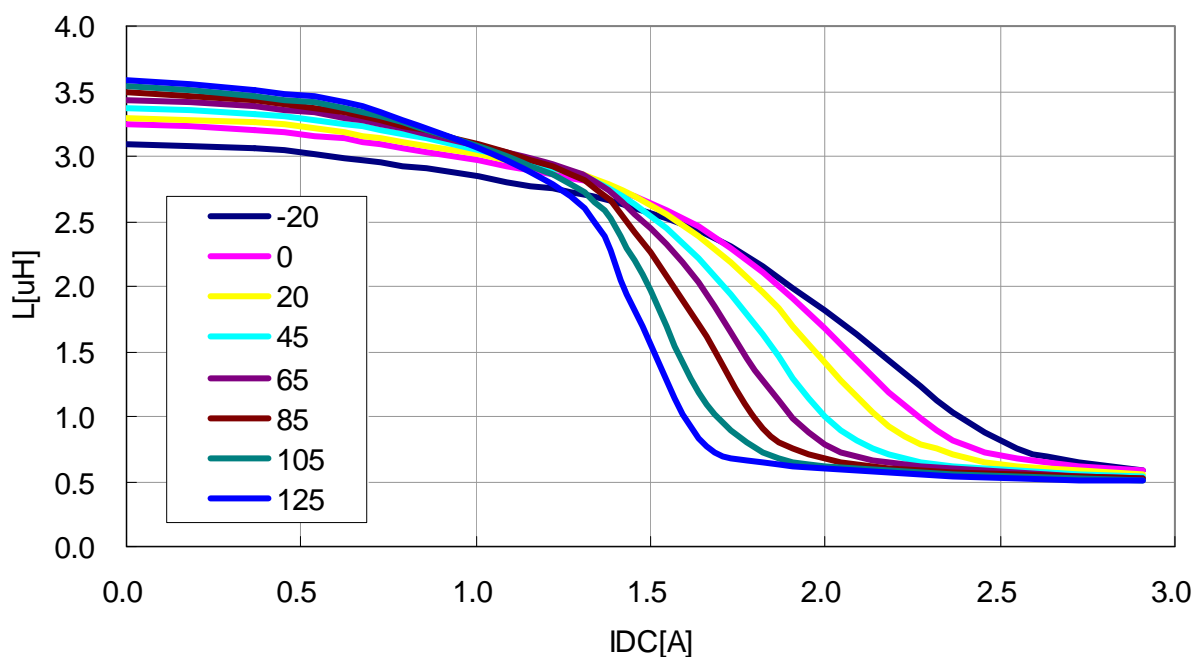

## L-Q Frequency Characteristics

VLS3012T-470MR34

DC Bias & Temperature Characteristics (1MHz)

VLS3012T-1R0N2R2

VLS3012T-1R5N1R7

DC Bias & Temperature Characteristics (1MHz)

VLS3012T-2R2M1R5

VLS3012T-3R3M1R3