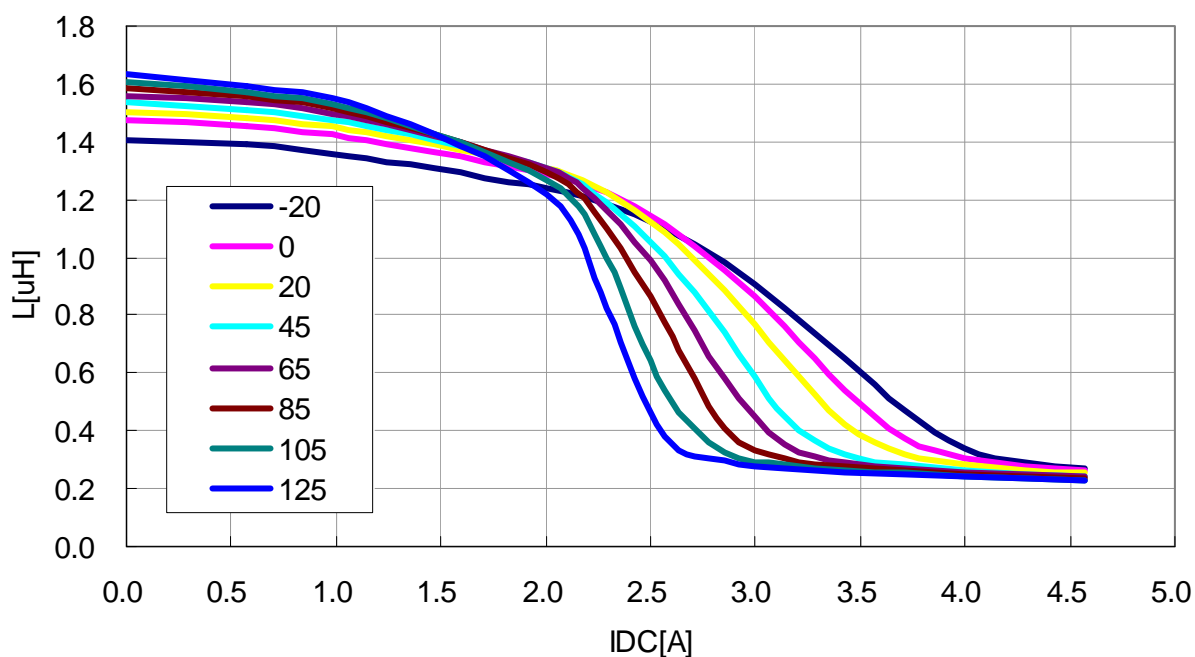

## L-Q Frequency Characteristics

VLS3012T-470MR34

DC Bias & Temperature Characteristics (1MHz)

VLS3012T-1R0N2R2

VLS3012T-1R5N1R7

DC Bias & Temperature Characteristics (1MHz)

VLS3012T-2R2M1R5

VLS3012T-3R3M1R3