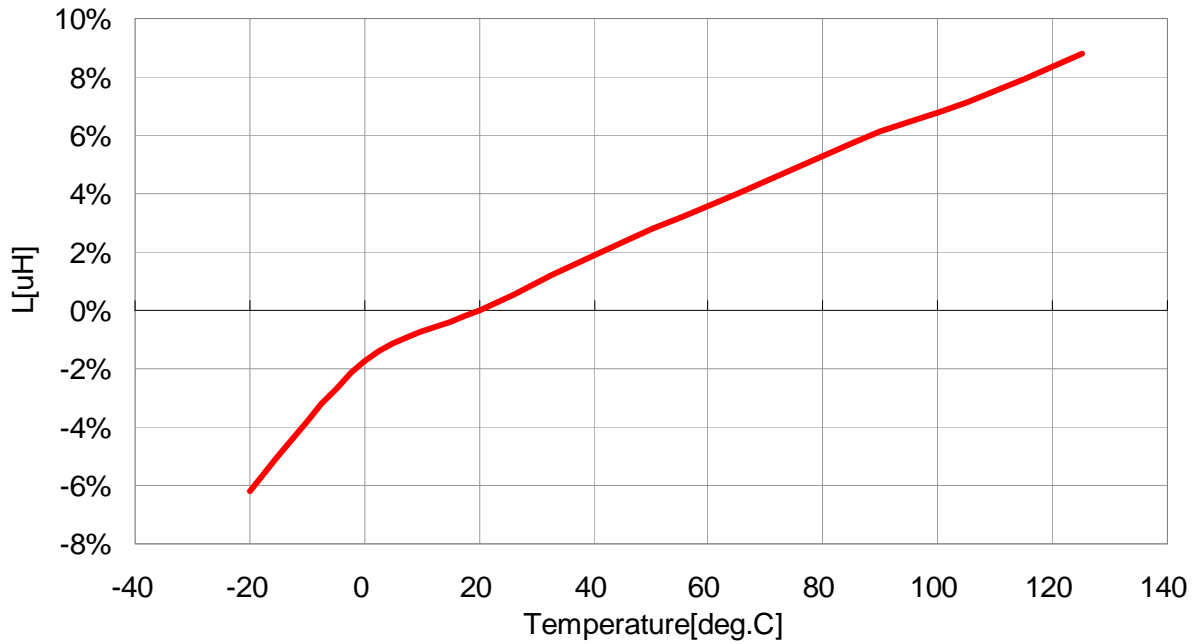

Temperature Characteristic

VLS3012T-220MR49