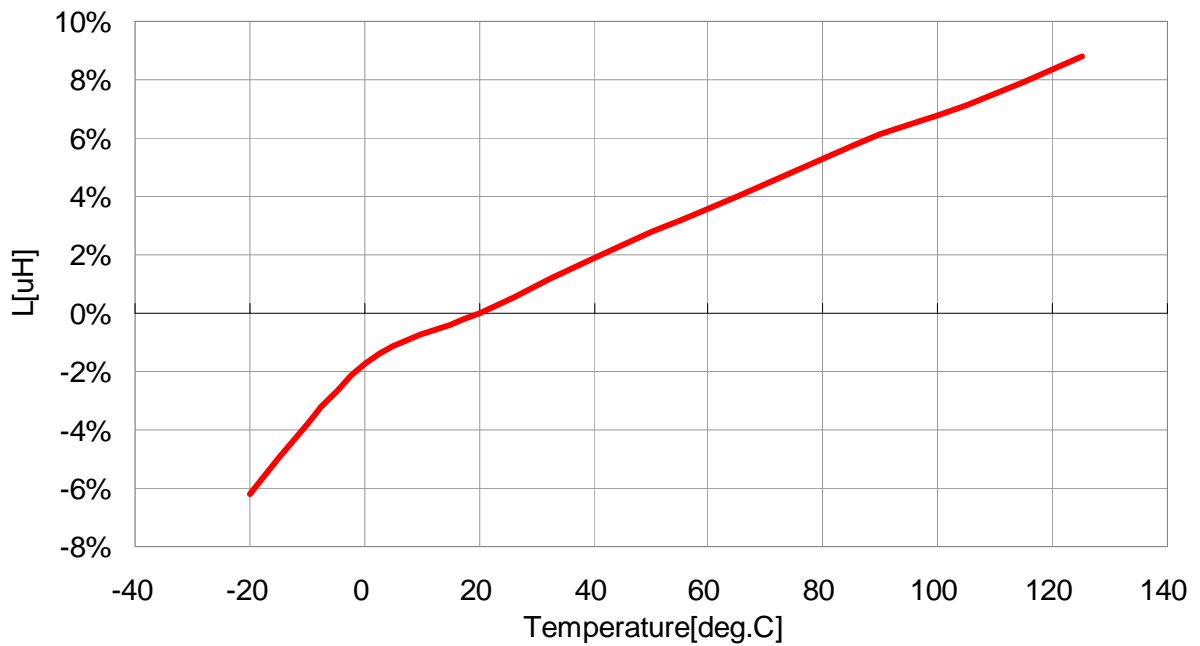

VLS3012T-1R5N1R7