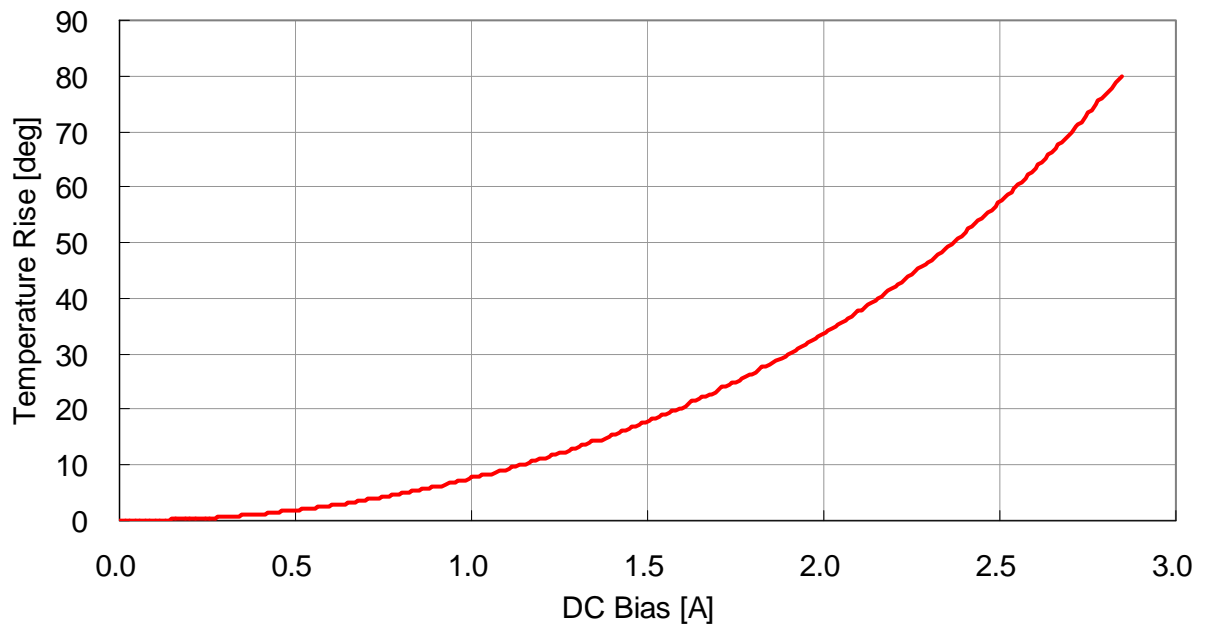

Temperature Rise

VLS3012T-1R0N2R2