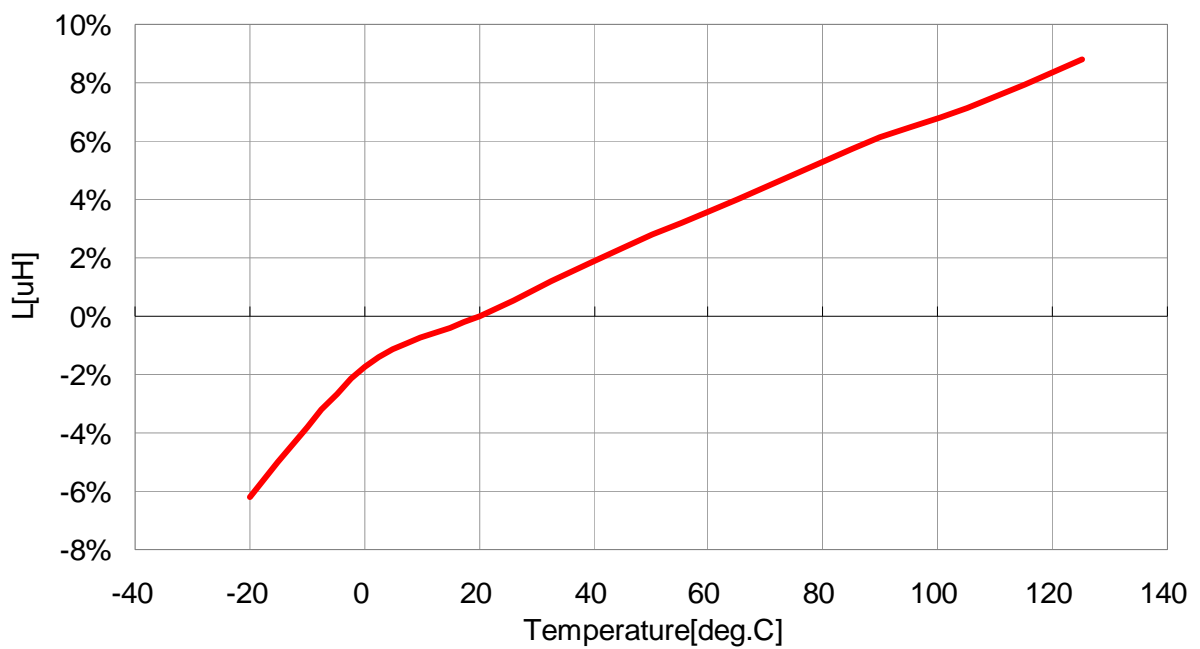

VLS3012T-330MR40