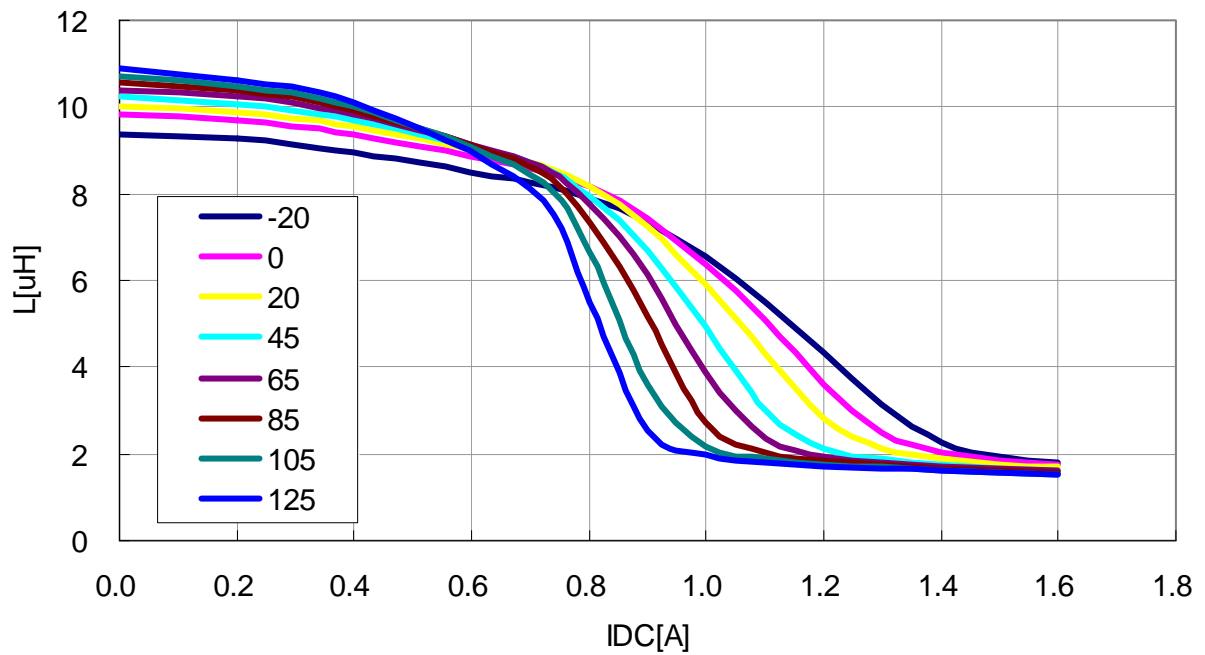

DC Bias & Temperature Characteristics (1MHz)

VLS3012T-100MR72