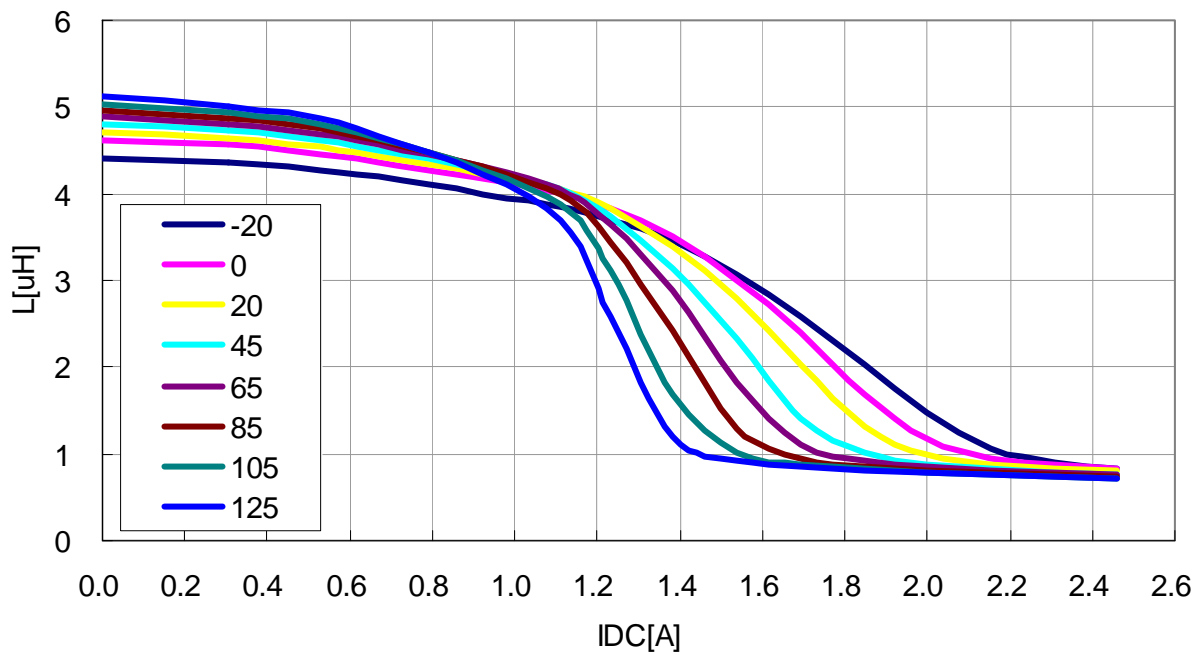

DC Bias & Temperature Characteristics (1MHz)

VLS3012T-4R7M1R0