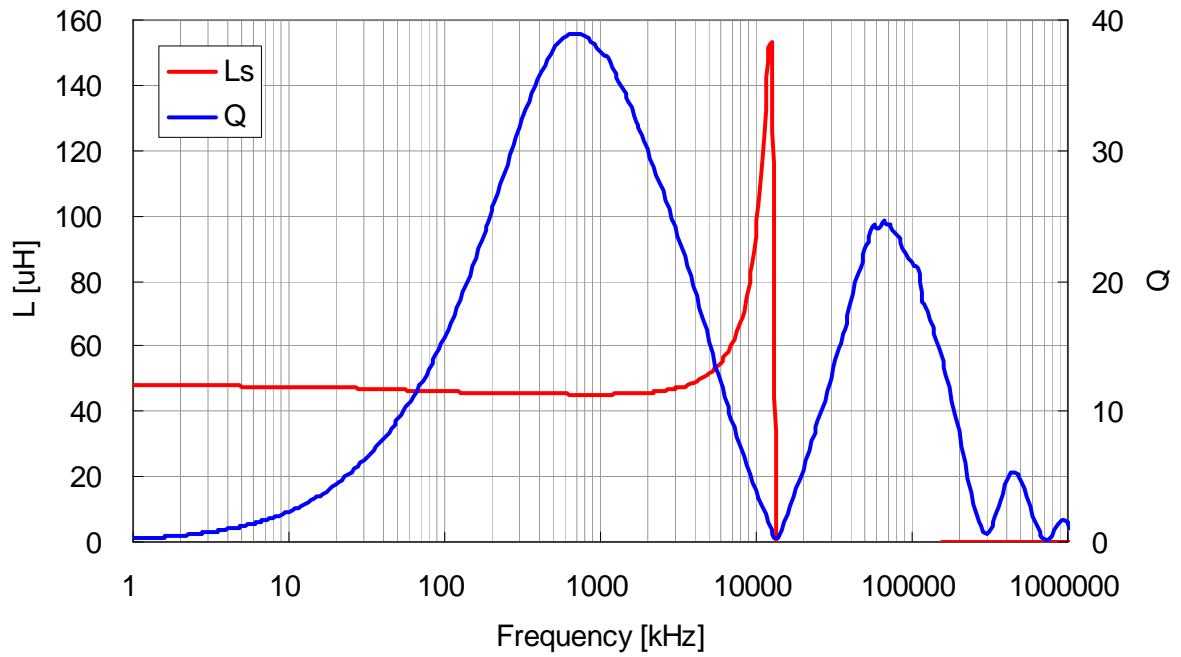

L-Q Frequency Characteristics

VLS3012T-470MR34