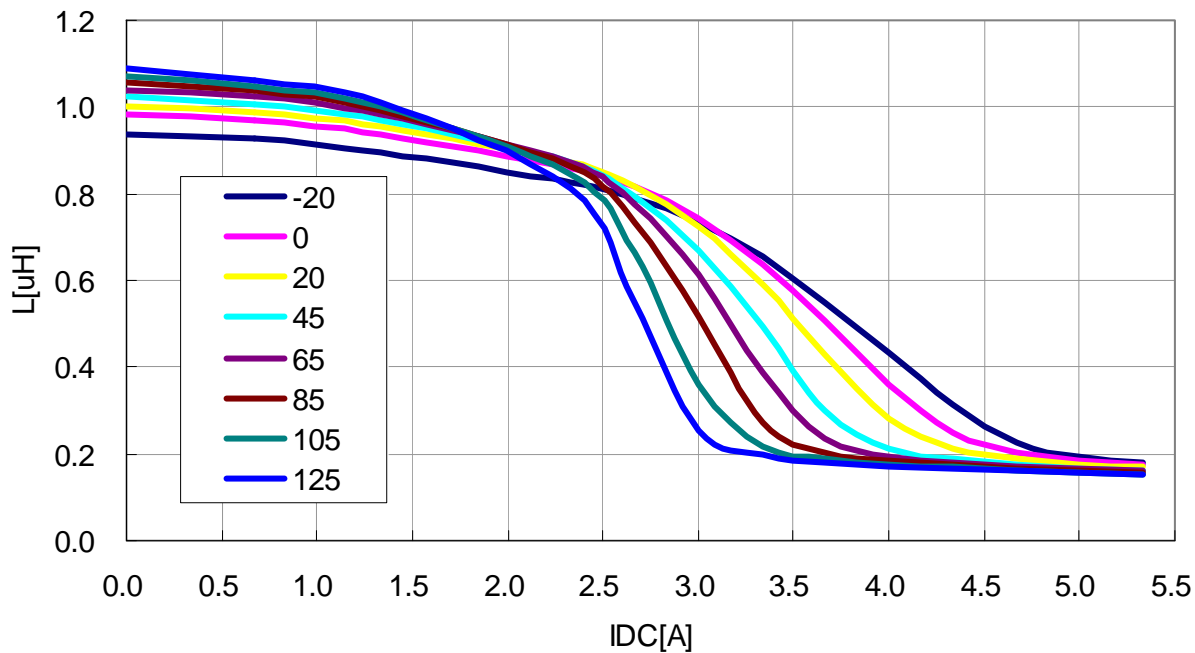

DC Bias & Temperature Characteristics (1MHz)

VLS3012T-1R0N2R2