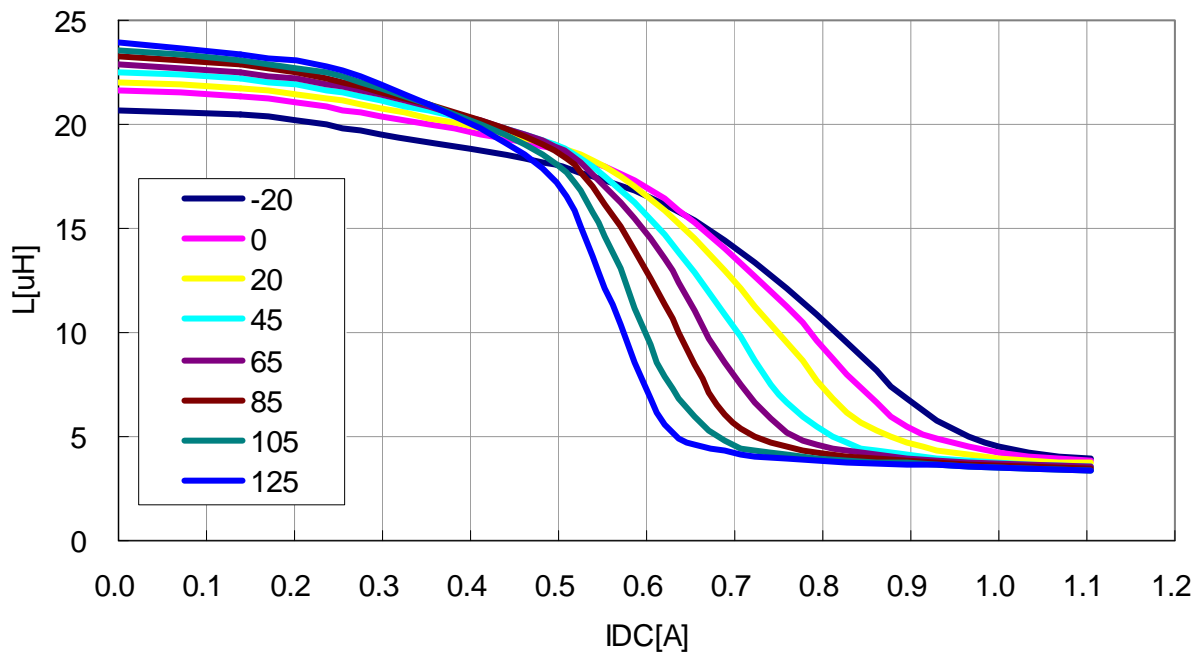

## DC Bias & Temperature Characteristics (1MHz)

VLS3012T-100MR72

VLS3012T-150MR58

DC Bias & Temperature Characteristics (1MHz)

VLS3012T-220MR49

VLS3012T-330MR40