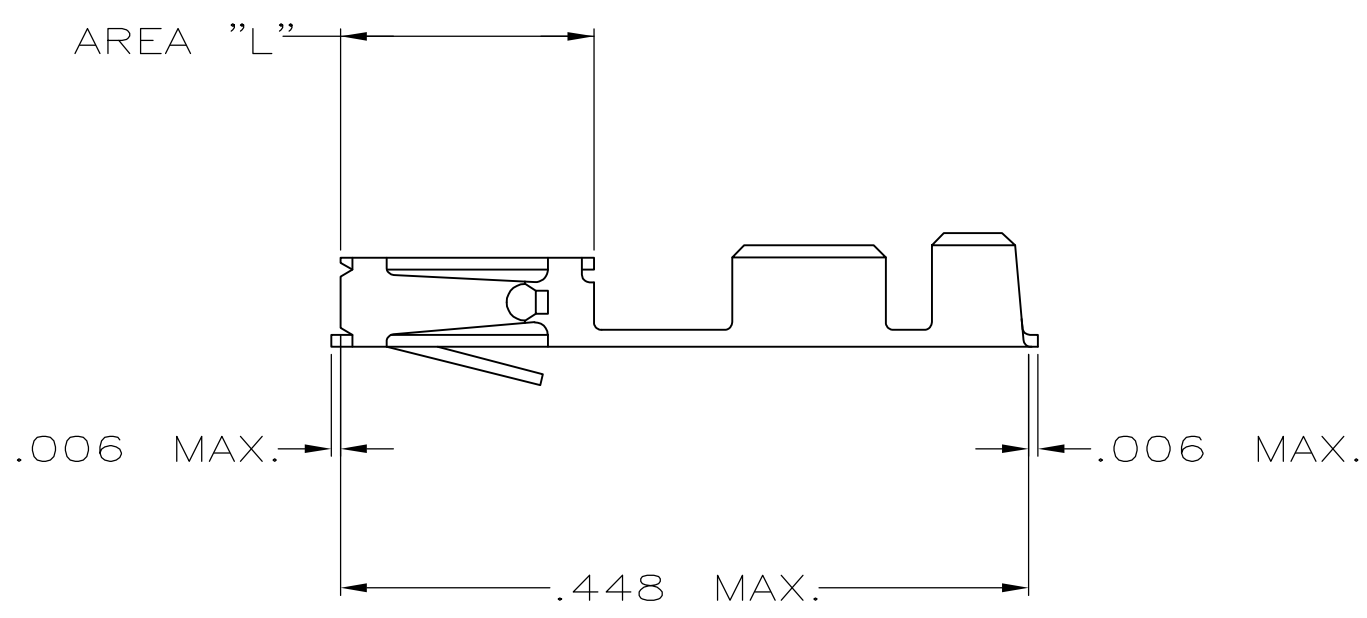

1. LOOSE PIECE TERMINAL MUST MEET ALL APPLICABLE STRIP SPECIFICATIONS IN ADDITION TO THOSE SHOWN.
2. .000030 MIN. GOLD OVER .000050-.000100 NICKEL.
3. GOLD FLASH OVER .000050-.000100 NICKEL
.000030 GOLD ON CONTACT AREA.
4. PREPLATING: .000078-.000158 BRIGHT TIN (HALT)
PER 112-20-6
5. .000050 GOLD OVER .000050-.000100 NICKEL.
6. GOLD FLASH OVER .000050-.000100 NICKEL
.000015 GOLD ON CONTACT AREA.
7. GOLD FLASH ON AREA "L"
.000050 GOLD ON CONTACT AREA.
ALL OVER .000050-.000100 NICKEL ENTIRE CONTACT.

		-	-
OBSOLETE	7	1-87666-6	87667-6
	6	87666-5	87667-5
	5	87666-4	87667-4
	4	87666-3	87667-3
	3	87666-2	87667-2
	2	87666-1	87667-1
	FINISH	MAKE FROM STRIP PART NO.	PART NUMBER

THIS DRAWING IS A CONTROLLED DOCUMENT.		DWN M.BINNER 27JUN06	TE Connectivity														
DIMENSIONS: INCHES		CHK D.ROHDE 27JUN06															
TOLERANCES UNLESS OTHERWISE SPECIFIED:		APVD D.ROHDE 27JUN06	NAME CONTACT, FEMALE, MOD IV, CRIMP SNAP-IN (LOOSE PIECE)														
<table border="0"> <tr><td>0 PLC</td><td>± -</td></tr> <tr><td>1 PLC</td><td>± -</td></tr> <tr><td>2 PLC</td><td>± .02</td></tr> <tr><td>3 PLC</td><td>± .005</td></tr> <tr><td>4 PLC</td><td>± .0005</td></tr> <tr><td>ANGLES</td><td>± 0°30'</td></tr> </table>		0 PLC	± -	1 PLC	± -	2 PLC	± .02	3 PLC	± .005	4 PLC	± .0005	ANGLES	± 0°30'	PRODUCT SPEC -	APPLICATION SPEC -		
0 PLC	± -																
1 PLC	± -																
2 PLC	± .02																
3 PLC	± .005																
4 PLC	± .0005																
ANGLES	± 0°30'																
MATERIAL SEE TABLE	FINISH SEE TABLE	WEIGHT -	SIZE A3	CAGE CODE 00779	DRAWING NO C-87667	RESTRICTED TO -											
CUSTOMER DRAWING			SCALE 8:1	SHEET 1 OF 1	REV B1												