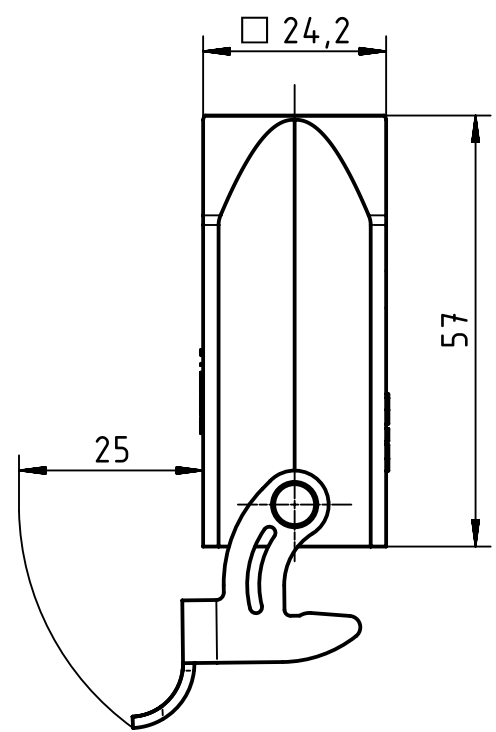

1 2 3 4 5 6

A

B

C

D

	All rights reserved Department EL PD - DE	Created by SPRENB		Inspected by BERGHORN		Standardisation TIEMANNA		Date 2013-06-13		State Final Release	
		Title Han 3 EMC Hood Coupler 1 Lever M20								Doc-Key / ECM-Nr. 100541037/UGD/001/A 500000060959	
HARTING Electric GmbH & Co. KG D-32339 Espelkamp		Type TB		Number 19 62 003 1750				Rev. A		Page 1/1	