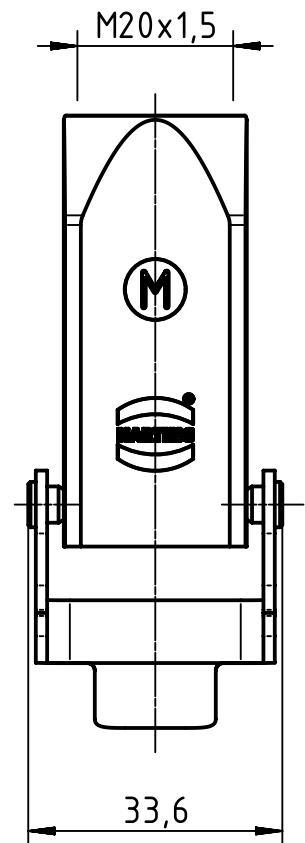

1 2 3 4 5 6

A

B

C

D

	All rights reserved Department EL PD - DE	Created by SPRENB		Inspected by BERGHORN		Standardisation TIEMANNA		Date 2013-06-13		State Final Release	
		Title Han 3 EMC Hood Coupler 1 Lever M20								Doc-Key / ECM-Nr. 100541037/UGD/001/A 500000060959	
HARTING Electric GmbH & Co. KG D-32339 Espelkamp		Type TB		Number 19 62 003 1750				Rev. A		Page 1/1	