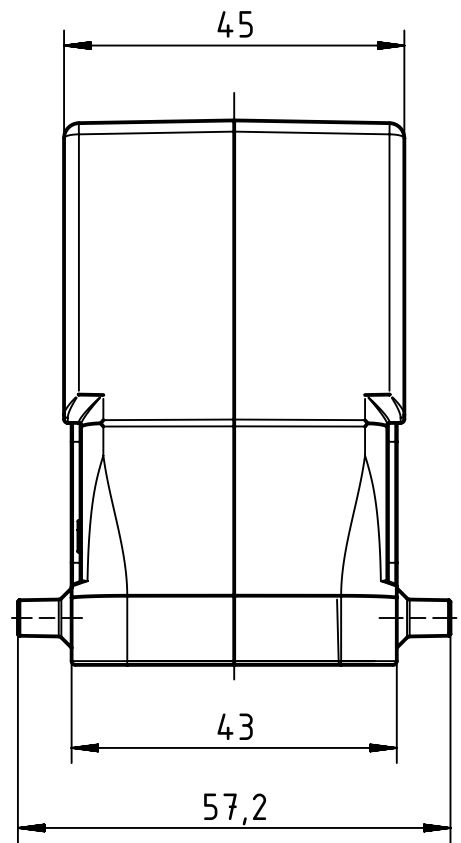

1 2 3 4 5 6

A

B

C

D

	All Dimensions in mm Original Size DIN A4		Scale 1:1	Free size tol.		Ref.
						Sub.
	All rights reserved		Created by SCHULZI	Inspected by BERGHORN	Standardisation TIEMANNA	Date 2014-07-21
	Department EL PD - DE		Title Han B Hood Top Entry HC 4 Pegs M32			State Final Release
HARTING Electric GmbH & Co. KG D-32339 Espelkamp			Type TB	Number 19 30 010 0427		Doc-Key / ECM-Nr. 100232809/UGD/004/A 500000061817
					Rev. A	Page 1/1