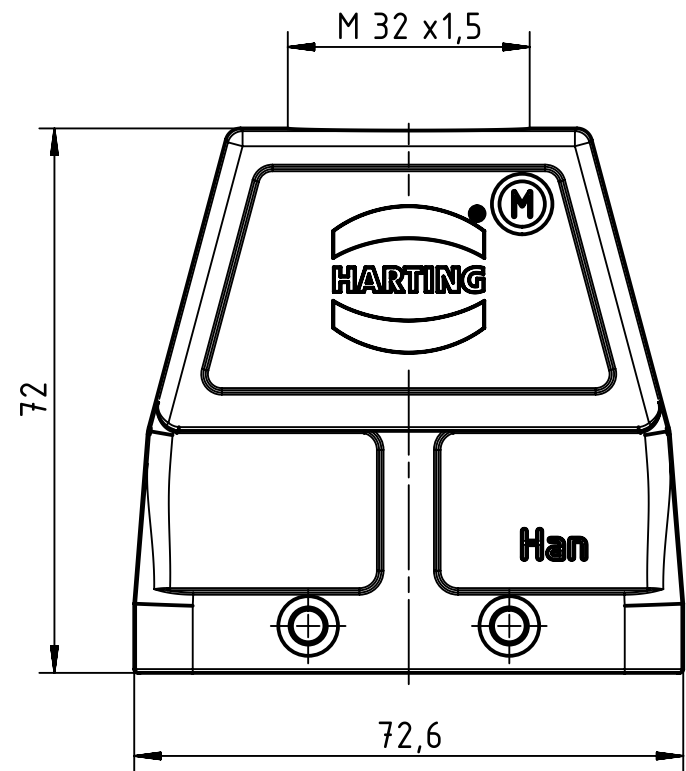

1 2 3 4 5 6

A

B

C

D

	All Dimensions in mm Original Size DIN A4		Scale 1:1	Free size tol.		Ref.
						Sub.
	All rights reserved		Created by SCHULZI	Inspected by BERGHORN	Standardisation TIEMANNA	Date 2014-07-21
	Department EL PD - DE		Title Han B Hood Top Entry HC 4 Pegs M32			State Final Release
HARTING Electric GmbH & Co. KG D-32339 Espelkamp			Type TB	Number 19 30 010 0427		Doc-Key / ECM-Nr. 100232809/UGD/004/A 500000061817
					Rev. A	Page 1/1