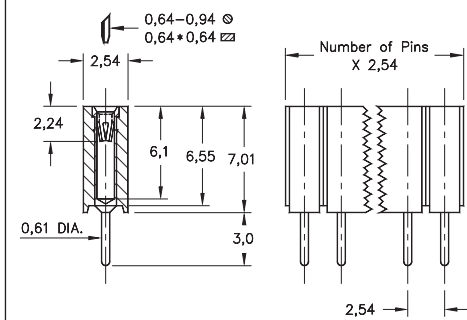

INTERCONNECTS

SERIES 800 & 801 • 2,54 GRID (0,76 DIA. PINS), STRAIGHT & RIGHT ANGLE HEADERS AND SOCKETS • SINGLE ROW STRIPS

FIG. 1

FIG. 2

FIG. 3

FIG. 4

- Pin interconnects available with straight MM #7007 or right angle MM #5005 solder tails. See page 215 for details
- Sockets are available with straight MM #1304 or right angle MM #1305 soldertails. See pages 177 and 179 for details
- MM #1304 and MM #1305 receptacles use Hi-Rel, 6-finger BeCu #47 contact rated at 4.5 amps. Receptacles accept 0,76 diameter and 0,64 square pins. See page 256 for details
- Insulators are high temperature thermoplastic, suitable for all soldering operations

ORDERING INFORMATION

FIG. 1	Series 800...10-001		Straight Pin Header	
		800-XX-0	-10-001000	
	Specify number of pins		01-64	
FIG. 2	Series 800...20-001		Right Angle Pin Header	
		800-XX-0	-20-001000	
	Specify number of pins		02-64	
  				
SPECIFY PLATING CODE XX=		10 	90	40 
Pin Plating 		0,25µm Au	5,08µm Sn/Pb	5,08µm Sn

FIG. 3	Series 801...10-001		Straight Socket					
		801-XX-0	-10-001000					
	Specify number of pins		01-50					
FIG. 4	Series 801...20-001		Right Angle Socket					
		801-XX-0	-20-001000					
	Specify number of pins		01-50					
  								
SPECIFY PLATING CODE XX=		91	93	99	41 	43 	44 	47 
Sleeve (Pin) 		5,08µm Sn/Pb	5,08µm Sn/Pb	5,08µm Sn/Pb	5,08µm Sn	5,08µm Sn	5,08µm Sn	5,08µm Sn
Contact (Clip) 		0,25µm Au	0,76µm Au	2,54µm Sn/Pb	0,25µm Au	0,76µm Au	2,54µm Sn	Au Flash