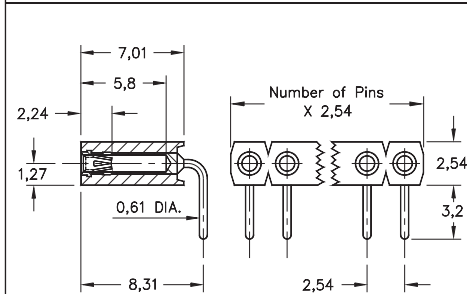

INTERCONNECTS

SERIES 800 & 801 • 2,54 GRID (0,76 DIA. PINS), STRAIGHT & RIGHT ANGLE HEADERS AND SOCKETS • SINGLE ROW STRIPS

FIG. 1

FIG. 2

FIG. 3

FIG. 4

- Pin interconnects available with straight MM #7007 or right angle MM #5005 solder tails. See page 215 for details
- Sockets are available with straight MM #1304 or right angle MM #1305 soldertails. See pages 177 and 179 for details
- MM #1304 and MM #1305 receptacles use Hi-Rel, 6-finger BeCu #47 contact rated at 4.5 amps. Receptacles accept 0,76 diameter and 0,64 square pins. See page 256 for details
- Insulators are high temperature thermoplastic, suitable for all soldering operations

ORDERING INFORMATION

FIG. 1	Series 800...10-001		Straight Pin Header	
		800-XX-0	-10-001000	
	Specify number of pins		01-64	
FIG. 2	Series 800...20-001		Right Angle Pin Header	
		800-XX-0	-20-001000	
	Specify number of pins		02-64	
  				
SPECIFY PLATING CODE XX=		10 	90	40 
Pin Plating 		0,25µm Au	5,08µm Sn/Pb	5,08µm Sn

FIG. 3	Series 801...10-001		Straight Socket					
		801-XX-0	-10-001000					
	Specify number of pins		01-50					
FIG. 4	Series 801...20-001		Right Angle Socket					
		801-XX-0	-20-001000					
	Specify number of pins		01-50					
  								
SPECIFY PLATING CODE XX=		91	93	99	41 	43 	44 	47 
Sleeve (Pin) 		5,08µm Sn/Pb	5,08µm Sn/Pb	5,08µm Sn/Pb	5,08µm Sn	5,08µm Sn	5,08µm Sn	5,08µm Sn
Contact (Clip) 		0,25µm Au	0,76µm Au	2,54µm Sn/Pb	0,25µm Au	0,76µm Au	2,54µm Sn	Au Flash