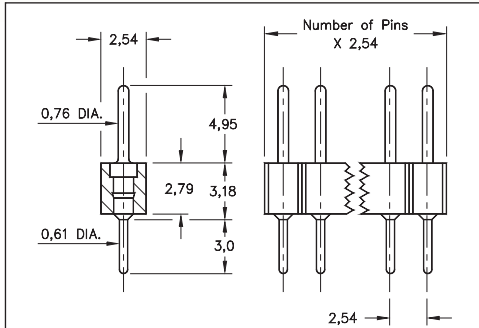

INTERCONNECTS

SERIES 800 & 801 • 2,54 GRID (0,76 DIA. PINS), STRAIGHT & RIGHT ANGLE HEADERS AND SOCKETS • SINGLE ROW STRIPS

FIG. 1

FIG. 2

FIG. 3

FIG. 4

- Pin interconnects available with straight MM #7007 or right angle MM #5005 solder tails. See page 215 for details
- Sockets are available with straight MM #1304 or right angle MM #1305 soldertails. See pages 177 and 179 for details
- MM #1304 and MM #1305 receptacles use Hi-Rel, 6-finger BeCu #47 contact rated at 4.5 amps. Receptacles accept 0,76 diameter and 0,64 square pins. See page 256 for details
- Insulators are high temperature thermoplastic, suitable for all soldering operations

ORDERING INFORMATION

FIG. 1	Series 800...10-001		Straight Pin Header	
		800-XX-0	-10-001000	
	Specify number of pins		01-64	
FIG. 2	Series 800...20-001		Right Angle Pin Header	
		800-XX-0	-20-001000	
	Specify number of pins		02-64	
  				
SPECIFY PLATING CODE XX=		10 	90	40 
Pin Plating 		0,25µm Au	5,08µm Sn/Pb	5,08µm Sn

FIG. 3	Series 801...10-001		Straight Socket					
		801-XX-0	-10-001000					
	Specify number of pins		01-50					
FIG. 4	Series 801...20-001		Right Angle Socket					
		801-XX-0	-20-001000					
	Specify number of pins		01-50					
  								
SPECIFY PLATING CODE XX=		91	93	99	41 	43 	44 	47 
Sleeve (Pin) 		5,08µm Sn/Pb	5,08µm Sn/Pb	5,08µm Sn/Pb	5,08µm Sn	5,08µm Sn	5,08µm Sn	5,08µm Sn
Contact (Clip) 		0,25µm Au	0,76µm Au	2,54µm Sn/Pb	0,25µm Au	0,76µm Au	2,54µm Sn	Au Flash