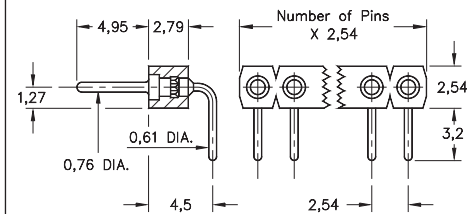

INTERCONNECTS

SERIES 800 & 801 • 2,54 GRID (0,76 DIA. PINS), STRAIGHT & RIGHT ANGLE HEADERS AND SOCKETS • SINGLE ROW STRIPS

FIG. 1

FIG. 2

FIG. 3

FIG. 4

- Pin interconnects available with straight MM #7007 or right angle MM #5005 solder tails. See page 215 for details
- Sockets are available with straight MM #1304 or right angle MM #1305 soldertails. See pages 177 and 179 for details
- MM #1304 and MM #1305 receptacles use Hi-Rel, 6-finger BeCu #47 contact rated at 4.5 amps. Receptacles accept 0,76 diameter and 0,64 square pins. See page 256 for details
- Insulators are high temperature thermoplastic, suitable for all soldering operations

ORDERING INFORMATION

FIG. 1	Series 800...10-001		Straight Pin Header	
		800-XX-0	-10-001000	
	Specify number of pins		01-64	
FIG. 2	Series 800...20-001		Right Angle Pin Header	
		800-XX-0	-20-001000	
	Specify number of pins		02-64	
  				
SPECIFY PLATING CODE XX=		10 	90	40 
Pin Plating 		0,25µm Au	5,08µm Sn/Pb	5,08µm Sn

FIG. 3	Series 801...10-001		Straight Socket					
		801-XX-0	-10-001000					
	Specify number of pins		01-50					
FIG. 4	Series 801...20-001		Right Angle Socket					
		801-XX-0	-20-001000					
	Specify number of pins		01-50					
  								
SPECIFY PLATING CODE XX=		91	93	99	41 	43 	44 	47 
Sleeve (Pin) 		5,08µm Sn/Pb	5,08µm Sn/Pb	5,08µm Sn/Pb	5,08µm Sn	5,08µm Sn	5,08µm Sn	5,08µm Sn
Contact (Clip) 		0,25µm Au	0,76µm Au	2,54µm Sn/Pb	0,25µm Au	0,76µm Au	2,54µm Sn	Au Flash