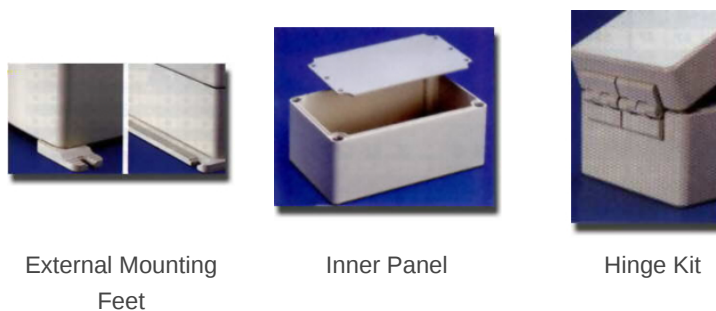

Accessories (see table below for compatibility)

External Mounting Feet

Inner Panel

Hinge Kit

Shallow Lid, Deep Body (R100 Series)

Part No (RAL 7032 Beige)	Part No (RAL 7035 Light Gray)	Width	Length	Depth (Including Lid)
R100-060-000	R100-060-035	65	50	40
R100-062-000	R100-062-035	65	65	40
R100-064-000	R100-064-035	65	100	40
R100-066-000	R100-066-035	65	150	40
R100-080-000	R100-080-035	80	80	60
R100-082-000	R100-082-035	80	120	60
R100-084-000	R100-084-035	80	160	60
R100-100-000	R100-100-035	100	100	80
R100-102-000	R100-102-035	100	150	80
R100-104-000	R100-104-035	100	200	80
R100-120-000	R100-120-035	120	120	100
R100-122-000	R100-122-035	120	180	100
R100-124-000	R100-124-035	120	240	100
R100-160-000	R100-160-035	160	160	100
R100-162-000	R100-162-035	160	240	100
R100-164-000	R100-164-035	160	320	100
R100-166-000	R100-166-035	160	480	100
R100-200-000	R100-200-035	200	200	120
R100-202-000	R100-202-035	200	300	120
R100-204-000	R100-204-035	200	400	120
R100-240-000	R100-240-035	240	240	120