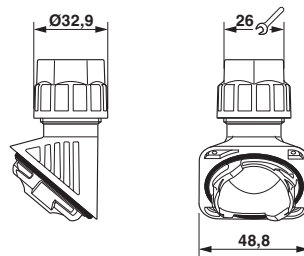

Technical data

Dimensions

Wrench size, union nut	26 mm
External cable diameter	9 mm ... 17 mm

Ambient conditions

Degree of protection	IP66 (DIN IEC 60529)
	4 (UL50e / NEMA 250)
	4X (UL50e / NEMA 250)
	12 (UL50e / NEMA 250)
Ambient temperature (operation)	-40 °C ... 100 °C

Accessories

Corrugated pipe screw connection

Corrugated tube screw connection - WP-GR HF CTA M25 BK - 3241221

Corrugated pipe adapter, with M25 internal thread, straight, black, IP66, for connecting corrugated pipes to HEAVYCON EVO plastic cable glands or ADVANCE plastic housing.

Drawings

Dimensional drawing

Dimensional drawing

Mouser Electronics

Authorized Distributor

Click to View Pricing, Inventory, Delivery & Lifecycle Information:

[Phoenix Contact:](#)

[1407670](#)