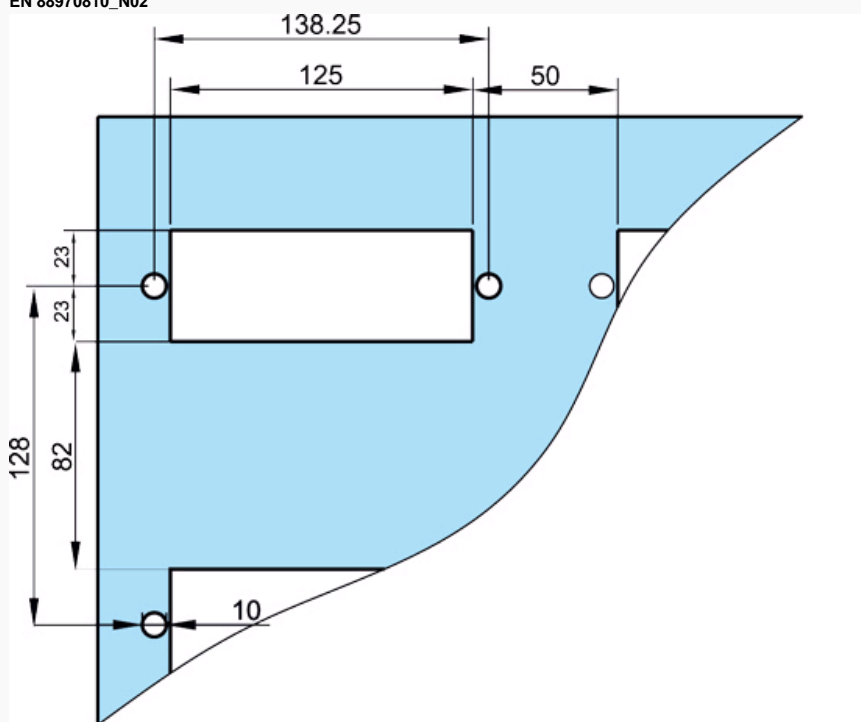

### Specifications

#### Dimensions (mm)

IP40

N°	Legend
1	88970809 = 110 88970810 = 155
2	88970809 = 108 88970810 = 108

#### Dimensions (mm)

**Dimensions (mm)**

EN 88970810\_N02