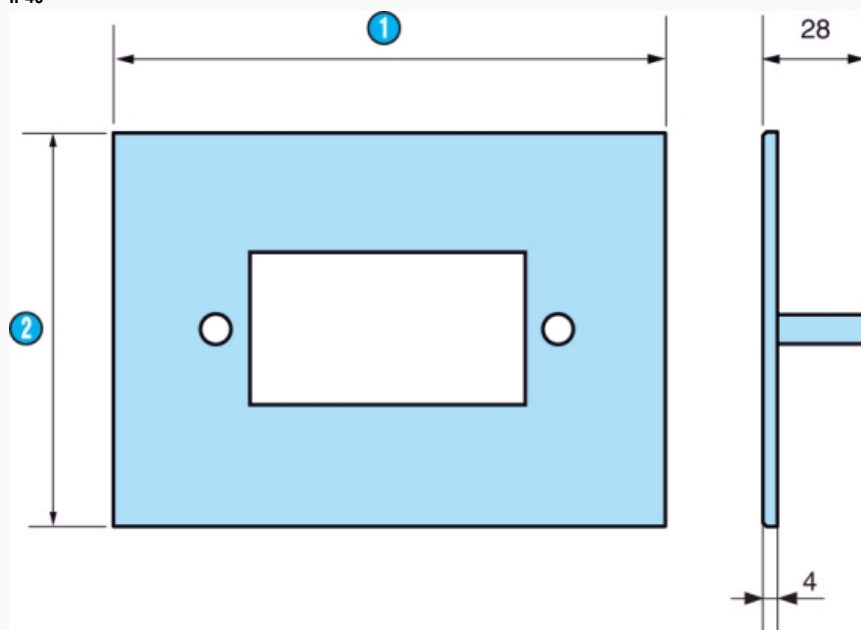

## Faceplates MA1 Part number 88970809

- IP67 : sealing on front panel, panel-mounting of the Millennium 3
- IP40 : direct access to the front of the controller, possibility of labelling (laser marking)

### Part numbers

	Type	Description
88970809	MA1	IP40 faceplate : CD12 or XD10

#### Dimensions (mm)

IP40

N°	Legend
1	88970809 = 110 88970810 = 155
2	88970809 = 108 88970810 = 108

#### Dimensions (mm)

**Dimensions (mm)**

EN 88970810\_N02