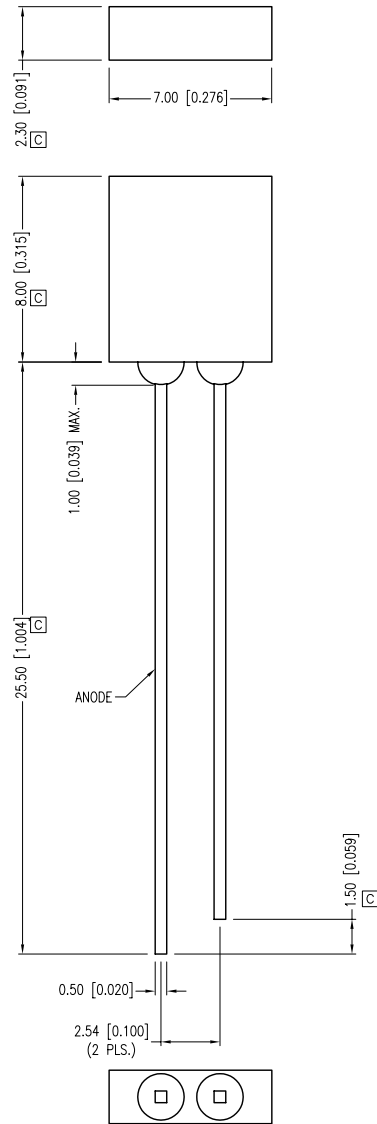

PART NUMBER	SSL-LX25783GD	REV.	D
DATE	E.C.N. NUMBER AND REVISION COMMENTS		REV.
09.23.92	CHG'D PEAK WAVELENGTH.		A
03.06.95	UPDATED SPECS.		B
01.10.01	E.C.N. #10702.		C
06.01.11	E.C.N. #10BRDR. & REDRAWN.		D

ELECTRO-OPTICAL CHARACTERISTICS TA =25°C If=20mA					
PARAMETER	MIN	TYP.	MAX	UNITS	TEST COND
PEAK WAVELENGTH		565		nm	
FORWARD VOLTAGE		2.0	2.8	Vf	
REVERSE VOLTAGE	5.0			Vr	Ir=100µA
AXIAL INTENSITY		9		mcd	If=20mA
VIEWING ANGLE		110		2x theta	
EMITTED COLOR:	GREEN				
EPOXY LENS FINISH:	GREEN DIFFUSED				

LIMITS OF SAFE OPERATION AT 25°C		
PARAMETER	MAX	UNITS
PEAK FORWARD CURRENT*	150	mA
STEADY CURRENT	25	mA
POWER DISSIPATION	105	mW
DERATE FROM 25°C	-1.2	mW/°C
OPERATING TEMP.	-40 TO +85	°C
STORAGE TEMP.	-40 TO +85	°C
SOLDERING TEMP.	+260	°C
2.0mm FROM BODY	3	SEC. MAX.

\* t<10µS

\*UNLESS OTHERWISE SPECIFIED TOLERANCES PER DECIMAL PRECISION ARE: X=±1 (±0.039), X.X=±0.5 (±0.020), X.XX=±0.25 (±0.010), X.XXX=±0.127 (±0.005). LEAD SIZE=±0.05 (±0.002), LEAD LENGTH=±0.75 (±0.030). MIN= <sup>+0.00</sup>DECIMAL PRECISION <sub>-0.00</sub> DECIMAL PRECISION MAX. = <sup>+0.00</sup>DECIMAL PRECISION <sub>-0.00</sub> DECIMAL PRECISION UNCONTROLLED DOCUMENT