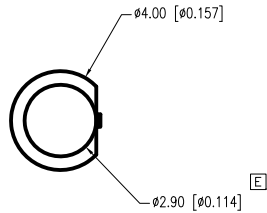

PART NUMBER	SSL-LX3052YD	REV.	E
DATE	E.C.N. NUMBER AND REVISION COMMENTS		REV.
11.22.06	E.C.N. #11367.		A
02.18.11	E.C.N. #10BRDR. & REDRAWN.		B
05.09.11	E.C.N. #11717.		C
06.13.11	E.C.N. #11728.		D
06.01.15	E.C.N. #11954.		E

D ELECTRO-OPTICAL CHARACTERISTICS $T_A=25^\circ\text{C}$ $I_f=20\text{mA}$

PARAMETER	MIN	TYP	MAX	UNITS	TEST COND
E PEAK WAVELENGTH		590		nm	
FORWARD VOLTAGE		2.1	2.5	V_f	
REVERSE VOLTAGE	5.0			V_r	$I_f=100\mu\text{A}$
AXIAL INTENSITY	8	15		mcd	$I_f=10\text{mA}$
VIEWING ANGLE		60		2x theta	
EMITTED COLOR:	YELLOW				
EPOXY LENS FINISH:	YELLOW DIFFUSED				

D LIMITS OF SAFE OPERATION AT 25°C

PARAMETER	MAX	UNITS
PEAK FORWARD CURRENT*	140	mA
STEADY CURRENT	30	mA
POWER DISSIPATION	75	mW
DERATE FROM 25°C	-1.6	mW/°C
OPERATING TEMP.	-40 TO +85	°C
STORAGE TEMP.	-40 TO +85	°C
SOLDERING TEMP.	+260	°C
2.0mm FROM BODY		3 SEC. MAX

* $t < 10\mu\text{s}$

*UNLESS OTHERWISE SPECIFIED TOLERANCES PER DECIMAL PRECISION ARE: X=±1 (±0.039), X.X=±0.5 (±0.020), X.XX=±0.25 (±0.010), X.XXX=±0.127 (±0.005). LEAD SIZE=±0.05 (±0.002), LEAD LENGTH=±0.75 (±0.030). MIN.= ^{+0.00}DECIMAL PRECISION _{-0.00} MAX.= ^{+0.00}DECIMAL PRECISION