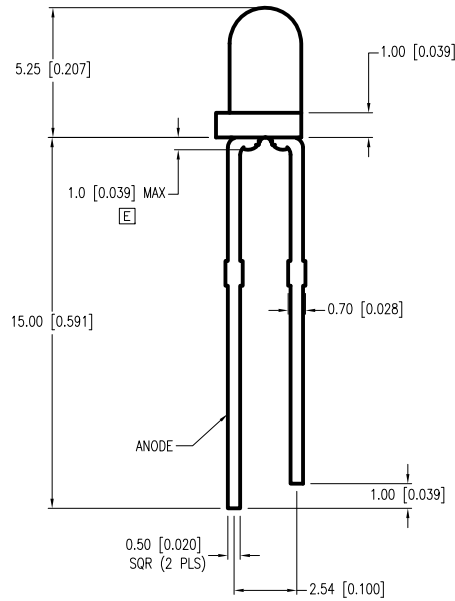

PART NUMBER	SSL-LX3052YD	REV.	E
DATE	E.C.N. NUMBER AND REVISION COMMENTS		REV.
11.22.06	E.C.N. #11367.		A
02.18.11	E.C.N. #10BRDR. & REDRAWN.		B
05.09.11	E.C.N. #11717.		C
06.13.11	E.C.N. #11728.		D
06.01.15	E.C.N. #11954.		E

D ELECTRO-OPTICAL CHARACTERISTICS $T_A=25^\circ\text{C}$ $I_f=20\text{mA}$

PARAMETER	MIN	TYP	MAX	UNITS	TEST COND
E PEAK WAVELENGTH		590		nm	
FORWARD VOLTAGE		2.1	2.5	V_f	
REVERSE VOLTAGE	5.0			V_r	$I_f=100\mu\text{A}$
AXIAL INTENSITY	8	15		mcd	$I_f=10\text{mA}$
VIEWING ANGLE		60		2x theta	
EMITTED COLOR:	YELLOW				
EPOXY LENS FINISH:	YELLOW DIFFUSED				

D LIMITS OF SAFE OPERATION AT 25°C

PARAMETER	MAX	UNITS
PEAK FORWARD CURRENT*	140	mA
STEADY CURRENT	30	mA
POWER DISSIPATION	75	mW
DERATE FROM 25°C	-1.6	mW/°C
OPERATING TEMP.	-40 TO +85	°C
STORAGE TEMP.	-40 TO +85	°C
SOLDERING TEMP.	+260	°C
2.0mm FROM BODY		3 SEC. MAX

* $t < 10\mu\text{s}$

*UNLESS OTHERWISE SPECIFIED TOLERANCES PER DECIMAL PRECISION ARE: X=±1 (±0.039), X.X=±0.5 (±0.020), X.XX=±0.25 (±0.010), X.XXX=±0.127 (±0.005). LEAD SIZE=±0.05 (±0.002), LEAD LENGTH=±0.75 (±0.030). MIN.= ^{+0.00}DECIMAL PRECISION _{-0.00} MAX.= ^{+0.00}DECIMAL PRECISION