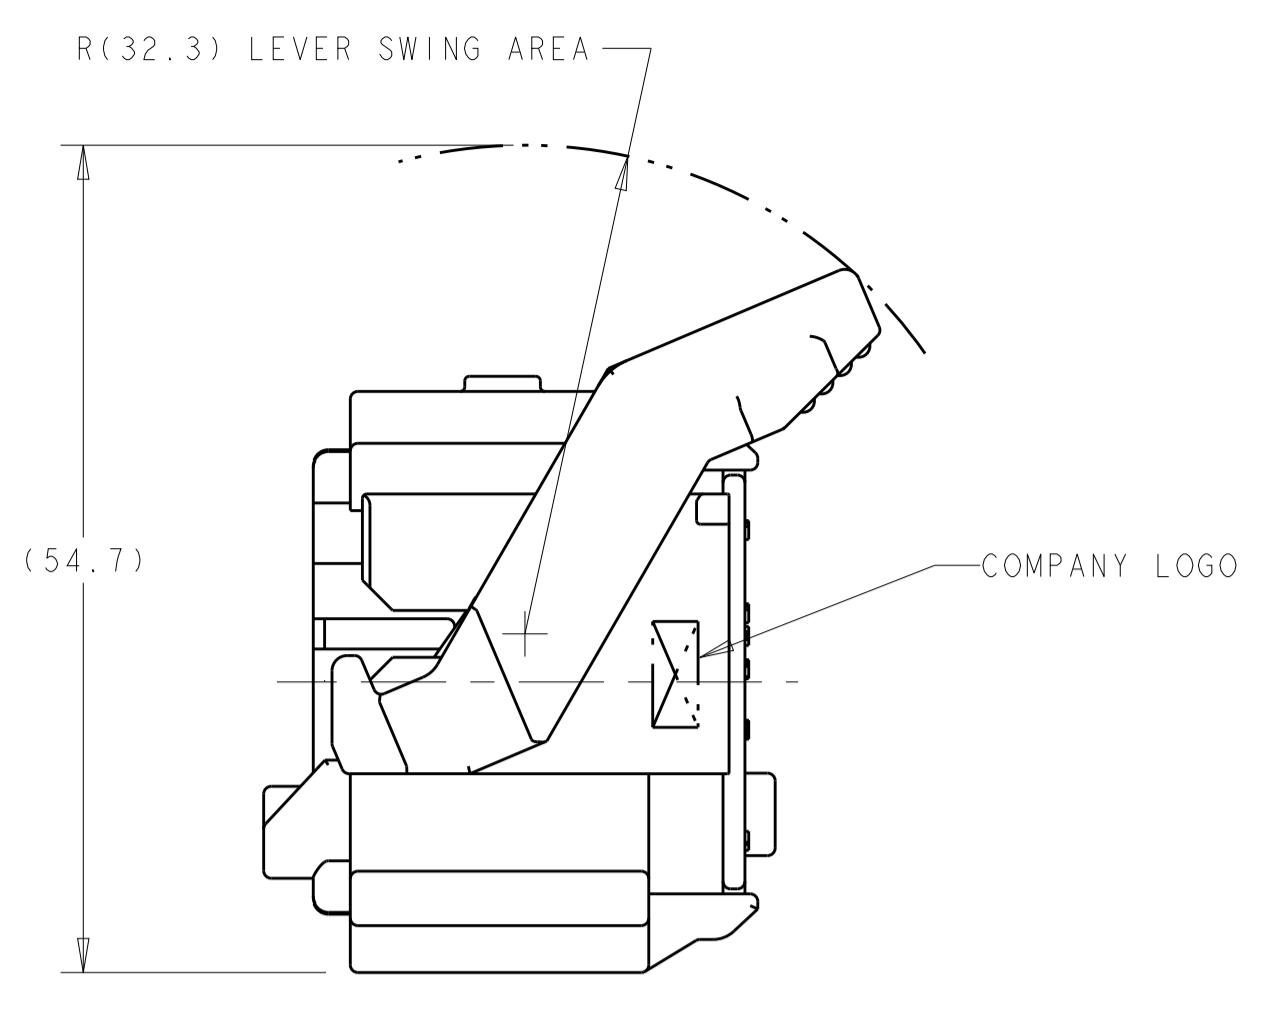

SHOWN WITH SPACER IN SEATED POSITION

- △ PRINT TE PART NUMBER AND TRACEABILITY (YY : 2 DIGIT YEAR, JJJ = JULIAN DATE, HH = 2 DIGIT MILITARY HOUR CODE) IN THE LOCATION AT ASSEMBLY.
- △ OPTIONAL WIRE SHIELD PART NUMBERS (SOLD SEPARATELY) 1438126, 1438180, 1488373, AND 1488572. CONTACT TE ENGINEERING FOR MINIMUM FEED THRU CONDITION.
- 3. APPLICABLE TERMINAL PART NUMBERS (SOLD SEPARATELY) FOR TIN APPLICATIONS: 1393367 AND 1393366. FOR GOLD APPLICATIONS: 1393365 AND 1393364 FOR TERMINATION AND REELING OPTIONS SEE DRAWINGS 1393367, 1393366, 1393365, AND 1393364.
- 4. APPLICABLE MOLEX (1.5) POWER TERMINAL PART NUMBERS: 33012-0002 TIN 0.50-1.50mm<sup>2</sup>
- 5. CAM LEVER AND SPACER ARE SHIPPED IN THEIR PRE-ASSEMBLED POSITIONS.
- 6. REFERENCE TE INSTRUCTION SHEET 408-8893.

SECTION A-A  
SPACER AND LEVER IN  
PRE-SEATED POSITION  
(DELIVERY CONDITION)

SHOWN WITH CAM  
LEVER AND SPACER  
IN LOADED POSITION

COMPANY LOGO

SCALE 1:1

GREEN	PERIMETER SEAL	6
GRAY	LEVER	5
BROWN	GROMMET SEAL	4
BLACK	COVER	3
RED	SPACER	2
BLACK	HARNESS, KEY "A"	1
PART COLOR	DESCRIPTION	ITEM NO.

PIN-OUT CHART

THIS DRAWING IS A CONTROLLED DOCUMENT.		OWN: B. CRISAMORE 21 JUL 2004	 TE Connectivity ASSEMBLY, 50-WAY, KEY A, PCM HARNESS
DIMENSIONS: mm		CHK: M. HITCHCOCK 21 JUL 2004	
 0 PLC ±.03 1 PLC ±0.10 2 PLC ±.05 3 PLC ±.05 4 PLC ±.05 ANGLES FINISH		APVD: C. MARTIN 21 JUL 2004	NAME: PRODUCT SPEC
MATERIAL: -		WEIGHT: -	APPLICATION SPEC: -
FINISH: -		Customer Drawing	SIZE: A100779 C=1438691
		SCALE: 2:1	RESTRICTED TO: -
		SHEET: 3 OF 4	REV: A16