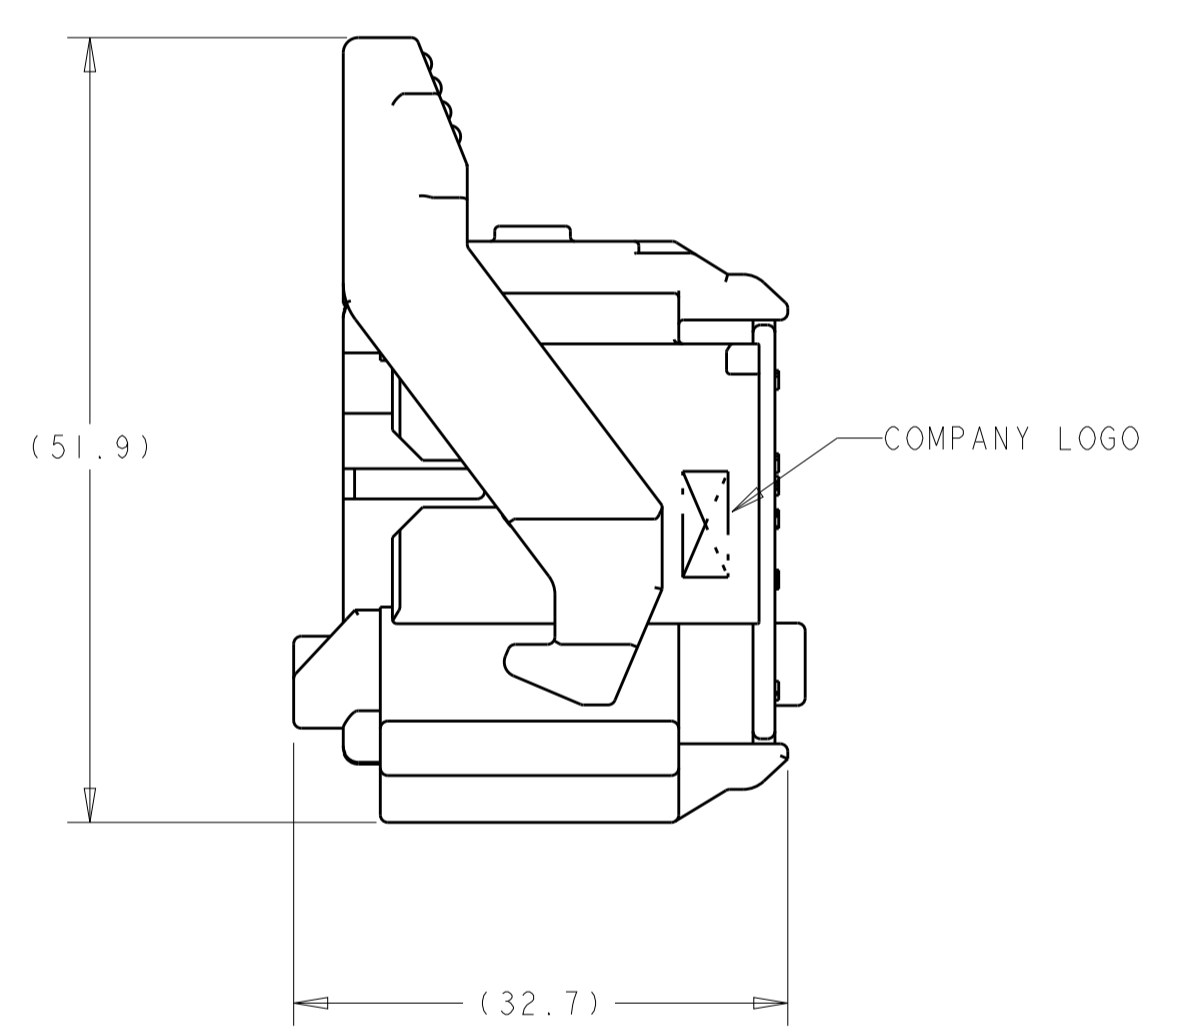

SHOWN WITH SPACER IN SEATED POSITION

- △ PRINT TE PART NUMBER AND TRACEABILITY (YY : 2 DIGIT YEAR, JJJ = JULIAN DATE, HH = 2 DIGIT MILITARY HOUR CODE) IN THE LOCATION AT ASSEMBLY.
- △ OPTIONAL WIRE SHIELD PART NUMBERS (SOLD SEPARATELY) 1438126, 1438180, 1488373, AND 1488572. CONTACT TE ENGINEERING FOR MINIMUM FEED THRU CONDITION.
- 3. APPLICABLE TERMINAL PART NUMBERS (SOLD SEPARATELY) FOR TIN APPLICATIONS: 1393367 AND 1393366. FOR GOLD APPLICATIONS: 1393365 AND 1393364 FOR TERMINATION AND REELING OPTIONS SEE DRAWINGS 1393367, 1393366, 1393365, AND 1393364.
- 4. APPLICABLE MOLEX (1.5) POWER TERMINAL PART NUMBERS: 33012-0002 TIN 0.50-1.50mm<sup>2</sup>
- 5. CAM LEVER AND SPACER ARE SHIPPED IN THEIR PRE-ASSEMBLED POSITIONS.
- 6. REFERENCE TE INSTRUCTION SHEET 408-8893.

SECTION A-A  
SPACER AND LEVER IN  
PRE-SEATED POSITION  
(DELIVERY CONDITION)

SHOWN WITH CAM  
LEVER AND SPACER  
IN LOADED POSITION

COMPANY LOGO

SCALE 1:1

GREEN	PERIMETER SEAL	6
GRAY	LEVER	5
BROWN	GROMMET SEAL	4
BLACK	COVER	3
RED	SPACER	2
BLACK	HARNESS, KEY "A"	1
PART COLOR	DESCRIPTION	ITEM NO.

PIN-OUT CHART

THIS DRAWING IS A CONTROLLED DOCUMENT.		OWN: B. CRISAMORE 21 JUL 2004	 TE Connectivity ASSEMBLY, 50-WAY, KEY A, PCM HARNESS
DIMENSIONS: mm		CHK: M. HITCHCOCK 21 JUL 2004	
 0 PLC ±.03 1 PLC ±0.10 2 PLC ±.05 3 PLC ±.05 4 PLC ±.05 ANGLES FINISH		APVD: C. MARTIN 21 JUL 2004	NAME: PRODUCT SPEC
MATERIAL: -		WEIGHT: -	APPLICATION SPEC: -
FINISH: -		Customer Drawing	SIZE: A100779 C=1438691
		SCALE: 2:1	RESTRICTED TO: -
		SHEET: 3 OF 4	REV: A16