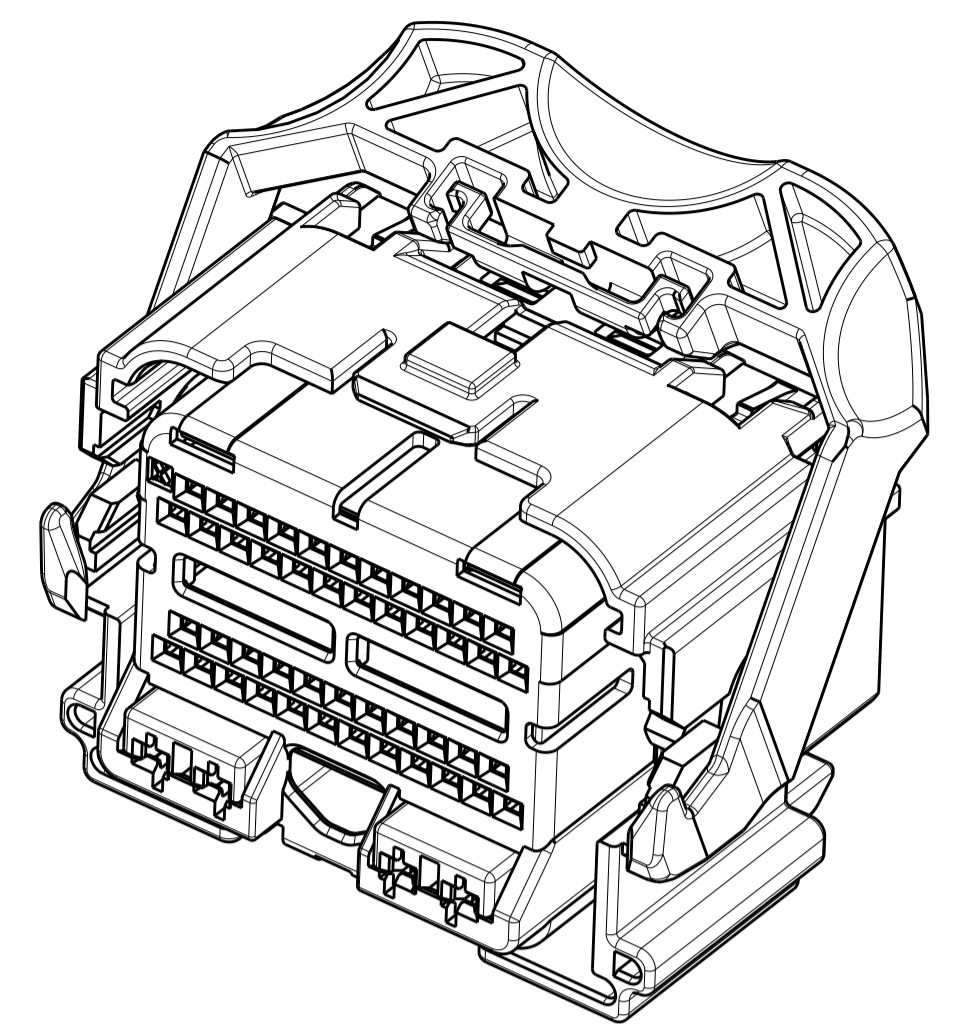

REVISIONS				
P.	LTN	DESCRIPTION	DATE	OWN APVD
A15		REVISED PER ECO-11-002569	25FEB2011	DLD DCM
A16		REVISED PER ECO-14-011102	22JUL2014	DLD DCM

PART NUMBER:  
1438691-1  
SHOWN WITH SPACER  
IN SEATED POSITION  
SCALE 2:1

SHOWN WITH SPACER IN SEATED POSITION

- △ PRINT TE PART NUMBER AND TRACEABILITY (YY : 2 DIGIT YEAR, JJJ = JULIAN DATE, HH = 2 DIGIT MILITARY HOUR CODE) IN THE LOCATION AT ASSEMBLY.
- △ OPTIONAL WIRE SHIELD PART NUMBERS (SOLD SEPARATELY) 1438126, 1438180, 1488373, AND 1488572. CONTACT TE ENGINEERING FOR MINIMUM FEED THRU CONDITION.
- 3. APPLICABLE TERMINAL PART NUMBERS (SOLD SEPARATELY) FOR TIN APPLICATIONS: 1393367 AND 1393366. FOR GOLD APPLICATIONS: 1393365 AND 1393364 FOR TERMINATION AND REELING OPTIONS SEE DRAWINGS 1393367, 1393366, 1393365, AND 1393364.
- 4. APPLICABLE MOLEX (1.5) POWER TERMINAL PART NUMBERS: 33012-0002 TIN 0.50-1.50mm<sup>2</sup>
- 5. CAM LEVER AND SPACER ARE SHIPPED IN THEIR PRE-ASSEMBLED POSITIONS.
- 6. REFERENCE TE INSTRUCTION SHEET 408-8893.

SECTION A-A  
SPACER AND LEVER IN  
PRE-SEATED POSITION  
(DELIVERY CONDITION)

SHOWN WITH CAM  
LEVER AND SPACER  
IN LOADED POSITION

COMPANY LOGO

SCALE 1:1

GREEN	PERIMETER SEAL	6
GRAY	LEVER	5
BROWN	GROMMET SEAL	4
BLACK	COVER	3
RED	SPACER	2
BLACK	HARNESS, KEY "A"	1
PART COLOR	DESCRIPTION	ITEM NO.

PIN-OUT CHART

THIS DRAWING IS A CONTROLLED DOCUMENT.		OWN: B. CRISAMORE 21 JUL 2004	 TE Connectivity ASSEMBLY, 50-WAY, KEY A, PCM HARNESS
DIMENSIONS: mm		CHK: M. HITCHCOCK 21 JUL 2004	
 0 PLC ±.03 1 PLC ±0.10 2 PLC ±.05 3 PLC ±.05 4 PLC ±.05 ANGLES FINISH		APVD: C. MARTIN 21 JUL 2004	NAME: PRODUCT SPEC
MATERIAL: -		WEIGHT: -	APPLICATION SPEC: -
FINISH: -		Customer Drawing	SIZE: A100779 C=1438691
		SCALE: 2:1	RESTRICTED TO: -
		SHEET: 3 OF 4	REV: A16