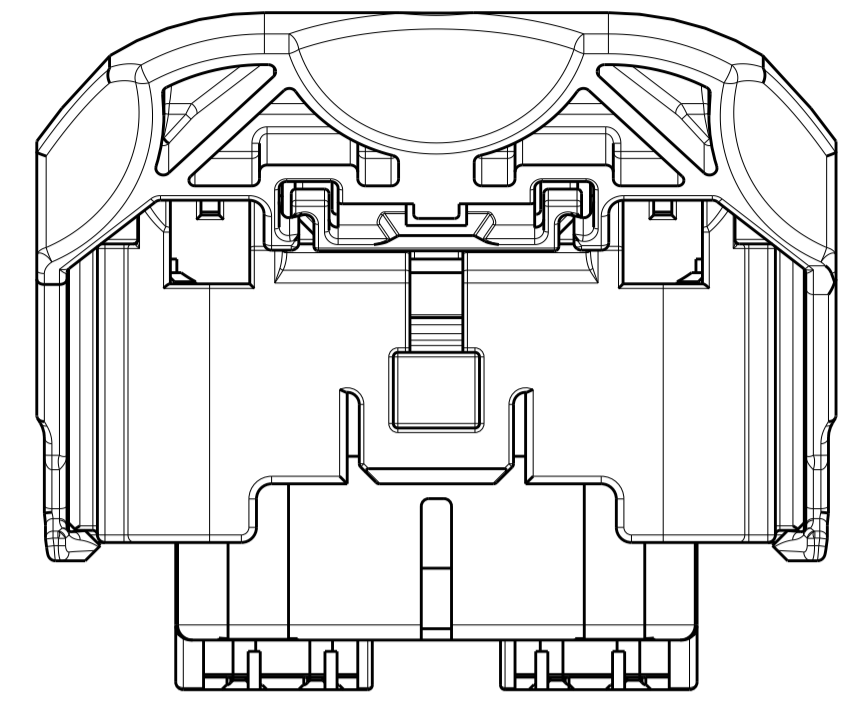

SHOWN WITH SPACER IN SEATED POSITION

- △ PRINT TE PART NUMBER AND TRACEABILITY (YY : 2 DIGIT YEAR, JJJ = JULIAN DATE, HH = 2 DIGIT MILITARY HOUR CODE) IN THE LOCATION AT ASSEMBLY.
- △ OPTIONAL WIRE SHIELD PART NUMBERS (SOLD SEPARATELY) 1438126, 1438180, 1488373, AND 1488572. CONTACT TE ENGINEERING FOR MINIMUM FEED THRU CONDITION.
- 3. APPLICABLE TERMINAL PART NUMBERS (SOLD SEPARATELY) FOR TIN APPLICATIONS: 1393367 AND 1393366. FOR GOLD APPLICATIONS: 1393365 AND 1393364 FOR TERMINATION AND REELING OPTIONS SEE DRAWINGS 1393367, 1393366, 1393365, AND 1393364.
- 4. APPLICABLE MOLEX (1.5) POWER TERMINAL PART NUMBERS: 33012-0002 TIN 0.50-1.50mm<sup>2</sup>
- 5. CAM LEVER AND SPACER ARE SHIPPED IN THEIR PRE-ASSEMBLED POSITIONS.
- 6. REFERENCE TE INSTRUCTION SHEET 408-8893.

SECTION A-A  
SPACER AND LEVER IN  
PRE-SEATED POSITION  
(DELIVERY CONDITION)

SHOWN WITH CAM  
LEVER AND SPACER  
IN LOADED POSITION

COMPANY LOGO

SCALE 1:1

GREEN	PERIMETER SEAL	6
GRAY	LEVER	5
BROWN	GROMMET SEAL	4
BLACK	COVER	3
RED	SPACER	2
BLACK	HARNESS, KEY "A"	1
PART COLOR	DESCRIPTION	ITEM NO.

THIS DRAWING IS A CONTROLLED DOCUMENT.		OWN B. CRISAMORE 21 JUL 2004	TE Connectivity	
DIMENSIONS:		CHK M. HITCHCOCK 21 JUL 2004		
TOLERANCES UNLESS OTHERWISE SPECIFIED:		APVD C. MARTIN 21 JUL 2004		
mm	0 PLC ±	PRODUCT SPEC	NAME ASSEMBLY, 50-WAY, KEY A, PCM HARNESS	
	1 PLC ±0.3	APPLICATION SPEC	SIZE CAGE CODE DRAWING NO RESTRICTED TO	
	2 PLC ±0.10	WEIGHT	A100779C=1438691	
	3 PLC ±	Customer Drawing	SCALE 2:1 SHEET 1 OF 4 REV A16	
	4 PLC ±			
	ANGLES ±			
	FINISH ±			