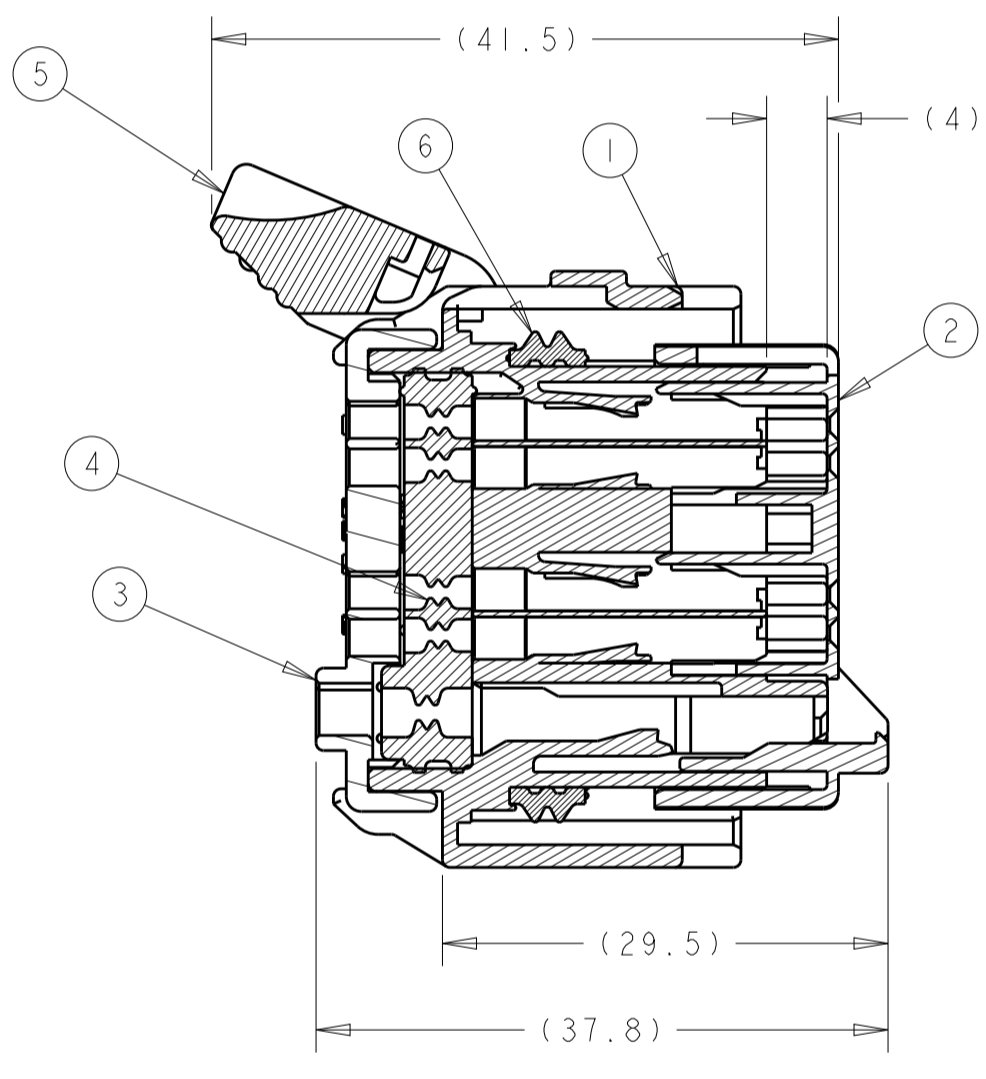

SHOWN WITH SPACER IN SEATED POSITION

- △ PRINT TE PART NUMBER AND TRACEABILITY (YY : 2 DIGIT YEAR, JJJ = JULIAN DATE, HH = 2 DIGIT MILITARY HOUR CODE) IN THE LOCATION AT ASSEMBLY.
- △ OPTIONAL WIRE SHIELD PART NUMBERS (SOLD SEPARATELY) 1438126, 1438180, 1488373, AND 1488572. CONTACT TE ENGINEERING FOR MINIMUM FEED THRU CONDITION.
- 3. APPLICABLE TERMINAL PART NUMBERS (SOLD SEPARATELY) FOR TIN APPLICATIONS: 1393367 AND 1393366. FOR GOLD APPLICATIONS: 1393365 AND 1393364 FOR TERMINATION AND REELING OPTIONS SEE DRAWINGS 1393367, 1393366, 1393365, AND 1393364.
- 4. APPLICABLE MOLEX (1.5) POWER TERMINAL PART NUMBERS: 33012-0002 TIN 0.50-1.50mm<sup>2</sup>
- 5. CAM LEVER AND SPACER ARE SHIPPED IN THEIR PRE-ASSEMBLED POSITIONS.
- 6. REFERENCE TE INSTRUCTION SHEET 408-8893.

SECTION A-A  
SPACER AND LEVER IN  
PRE-SEATED POSITION  
(DELIVERY CONDITION)

SHOWN WITH CAM  
LEVER AND SPACER  
IN LOADED POSITION

COMPANY LOGO

SCALE 1:1

GREEN	PERIMETER SEAL	6
GRAY	LEVER	5
BROWN	GROMMET SEAL	4
BLACK	COVER	3
RED	SPACER	2
BLACK	HARNESS, KEY "A"	1
PART COLOR	DESCRIPTION	ITEM NO.

PIN-OUT CHART

THIS DRAWING IS A CONTROLLED DOCUMENT.		OWN: B. CRISAMORE 21 JUL 2004	 TE Connectivity ASSEMBLY, 50-WAY, KEY A, PCM HARNESS
DIMENSIONS: mm		CHK: M. HITCHCOCK 21 JUL 2004	
 0 PLC ±.03 1 PLC ±0.10 2 PLC ±.05 3 PLC ±.05 4 PLC ±.05 ANGLES FINISH		APVD: C. MARTIN 21 JUL 2004	NAME: PRODUCT SPEC
MATERIAL: -		WEIGHT: -	APPLICATION SPEC: -
FINISH: -		Customer Drawing	SIZE: A100779 C=1438691
		SCALE: 2:1	RESTRICTED TO: -
		SHEET: 3 OF 4	REV: A16