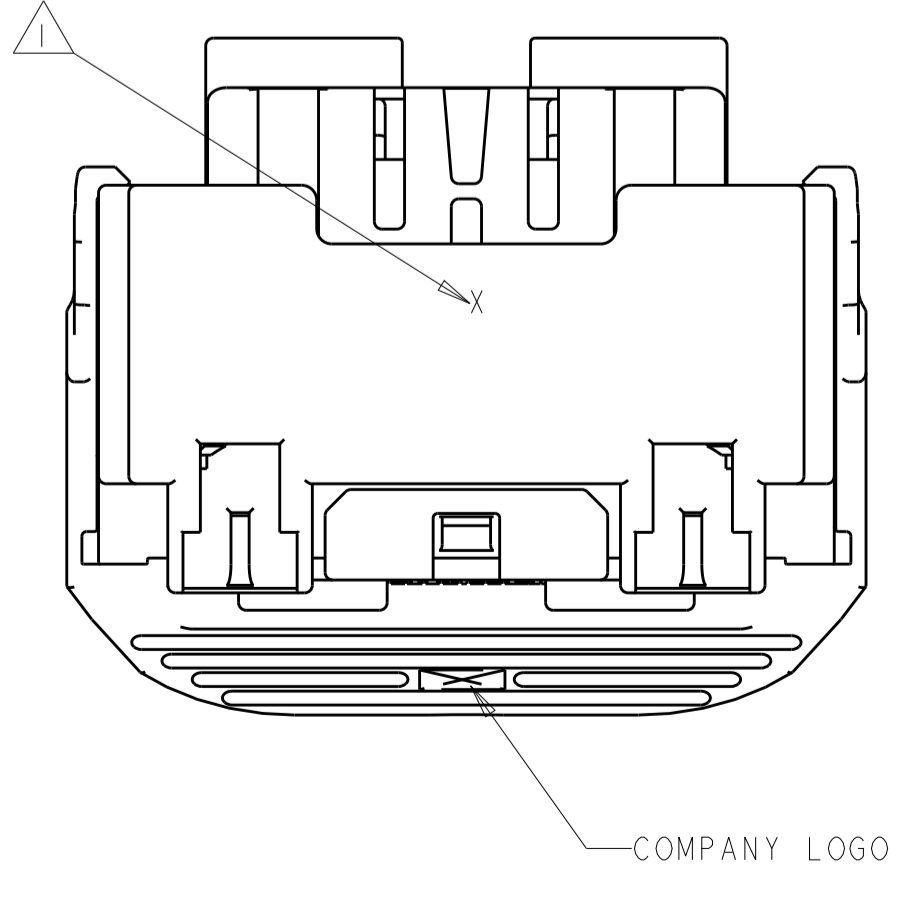

SHOWN WITH SPACER IN SEATED POSITION

- △ PRINT TE PART NUMBER AND TRACEABILITY (YY : 2 DIGIT YEAR, JJJ = JULIAN DATE, HH = 2 DIGIT MILITARY HOUR CODE) IN THE LOCATION AT ASSEMBLY.
- △ OPTIONAL WIRE SHIELD PART NUMBERS (SOLD SEPARATELY) 1438126, 1438180, 1488373, AND 1488572. CONTACT TE ENGINEERING FOR MINIMUM FEED THRU CONDITION.
- 3. APPLICABLE TERMINAL PART NUMBERS (SOLD SEPARATELY) FOR TIN APPLICATIONS: 1393367 AND 1393366. FOR GOLD APPLICATIONS: 1393365 AND 1393364 FOR TERMINATION AND REELING OPTIONS SEE DRAWINGS 1393367, 1393366, 1393365, AND 1393364.
- 4. APPLICABLE MOLEX (1.5) POWER TERMINAL PART NUMBERS: 33012-0002 TIN 0.50-1.50mm<sup>2</sup>
- 5. CAM LEVER AND SPACER ARE SHIPPED IN THEIR PRE-ASSEMBLED POSITIONS.
- 6. REFERENCE TE INSTRUCTION SHEET 408-8893.

SECTION A-A  
SPACER AND LEVER IN  
PRE-SEATED POSITION  
(DELIVERY CONDITION)

SHOWN WITH CAM  
LEVER AND SPACER  
IN LOADED POSITION

COMPANY LOGO

SCALE 1:1

GREEN	PERIMETER SEAL	6
GRAY	LEVER	5
BROWN	GROMMET SEAL	4
BLACK	COVER	3
RED	SPACER	2
BLACK	HARNESS, KEY "A"	1
PART COLOR	DESCRIPTION	ITEM NO.

PIN-OUT CHART

THIS DRAWING IS A CONTROLLED DOCUMENT.		OWN: B. CRISAMORE 21 JUL 2004	 TE Connectivity ASSEMBLY, 50-WAY, KEY A, PCM HARNESS
DIMENSIONS: mm		CHK: M. HITCHCOCK 21 JUL 2004	
 0 PLC ±.03 1 PLC ±0.10 2 PLC ±.05 3 PLC ±.05 4 PLC ±.05 ANGLES FINISH		APVD: C. MARTIN 21 JUL 2004	NAME: PRODUCT SPEC
MATERIAL: -		WEIGHT: -	APPLICATION SPEC: -
FINISH: -		Customer Drawing	SIZE: A100779 C=1438691
		SCALE: 2:1	RESTRICTED TO: -
		SHEET: 3 OF 4	REV: A16