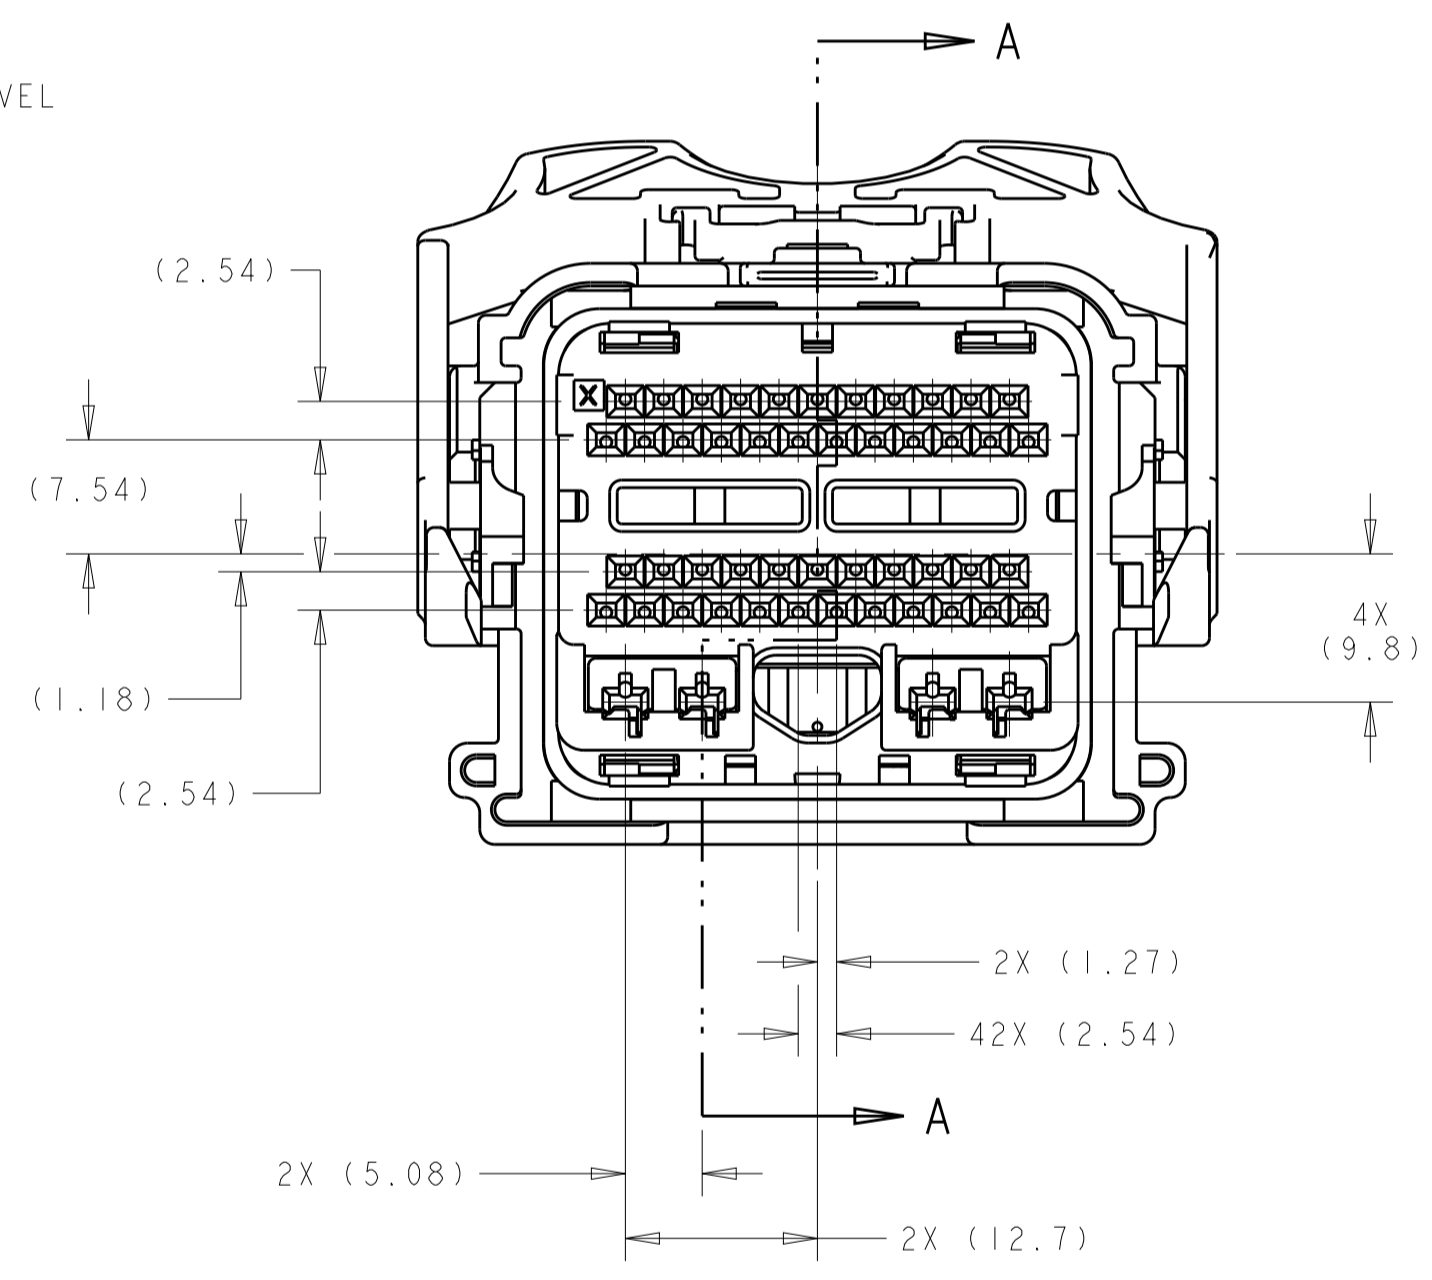

SHOWN WITH SPACER IN SEATED POSITION

- △ PRINT TE PART NUMBER AND TRACEABILITY (YY : 2 DIGIT YEAR, JJJ = JULIAN DATE, HH = 2 DIGIT MILITARY HOUR CODE) IN THE LOCATION AT ASSEMBLY.
- △ OPTIONAL WIRE SHIELD PART NUMBERS (SOLD SEPARATELY) 1438126, 1438180, 1488373, AND 1488572. CONTACT TE ENGINEERING FOR MINIMUM FEED THRU CONDITION.
- 3. APPLICABLE TERMINAL PART NUMBERS (SOLD SEPARATELY) FOR TIN APPLICATIONS: 1393367 AND 1393366. FOR GOLD APPLICATIONS: 1393365 AND 1393364 FOR TERMINATION AND REELING OPTIONS SEE DRAWINGS 1393367, 1393366, 1393365, AND 1393364.
- 4. APPLICABLE MOLEX (1.5) POWER TERMINAL PART NUMBERS: 33012-0002 TIN 0.50-1.50mm<sup>2</sup>
- 5. CAM LEVER AND SPACER ARE SHIPPED IN THEIR PRE-ASSEMBLED POSITIONS.
- 6. REFERENCE TE INSTRUCTION SHEET 408-8893.

SECTION A-A  
SPACER AND LEVER IN  
PRE-SEATED POSITION  
(DELIVERY CONDITION)

SHOWN WITH CAM  
LEVER AND SPACER  
IN LOADED POSITION

COMPANY LOGO

SCALE 1:1

GREEN	PERIMETER SEAL	6
GRAY	LEVER	5
BROWN	GROMMET SEAL	4
BLACK	COVER	3
RED	SPACER	2
BLACK	HARNESS, KEY "A"	1
PART COLOR	DESCRIPTION	ITEM NO.

PIN-OUT CHART

THIS DRAWING IS A CONTROLLED DOCUMENT.		OWN: B. CRISAMORE 21 JUL 2004	 TE Connectivity ASSEMBLY, 50-WAY, KEY A, PCM HARNESS
DIMENSIONS: mm		CHK: M. HITCHCOCK 21 JUL 2004	
 0 PLC ±.03 1 PLC ±0.10 2 PLC ±.05 3 PLC ±.05 4 PLC ±.05 ANGLES FINISH		APVD: C. MARTIN 21 JUL 2004	NAME: PRODUCT SPEC
MATERIAL: -		WEIGHT: -	APPLICATION SPEC: -
FINISH: -		Customer Drawing	SIZE: A100779 C=1438691
		SCALE: 2:1	RESTRICTED TO: -
		SHEET: 3 OF 4	REV: A16