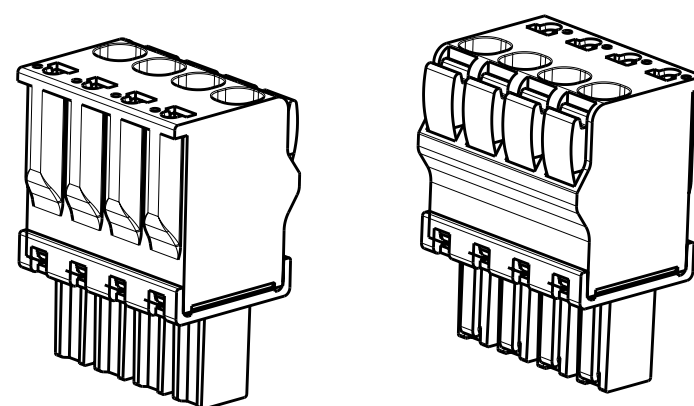

P	LTR	DESCRIPTION	DATE	DWN	APVD
	A	REVISED PER ECO-12-002880	15FEB12	KH	MS

91.44	95.25	25	2-1986720-5
87.63	91.44	24	2-1986720-4
83.82	87.63	23	2-1986720-3
80.01	83.82	22	2-1986720-2
76.20	80.01	21	2-1986720-1
72.39	76.20	20	2-1986720-0
68.58	72.39	19	1-1986720-9
64.77	68.58	18	1-1986720-8
60.96	64.77	17	1-1986720-7
57.15	60.96	16	1-1986720-6
53.34	57.15	15	1-1986720-5
49.53	53.34	14	1-1986720-4
45.72	49.53	13	1-1986720-3
41.91	45.72	12	1-1986720-2
38.10	41.91	11	1-1986720-1
34.29	38.10	10	1-1986720-0
30.48	34.29	9	1986720-9
26.67	30.48	8	1986720-8
22.86	26.67	7	1986720-7
19.05	22.86	6	1986720-6
15.24	19.05	5	1986720-5
11.43	15.24	4	1986720-4
7.62	11.43	3	1986720-3
3.81	7.62	2	1986720-2
DIM X	DIM L	POLE	PART NUMBER

MATERIALS
HOUSING-POLYAMIDE, COLOR-GREEN
LEVER-POLYAMIDE, COLOR ORANGE
CONTACT SPRING-COPPER ALLOY-LEAD FREE TIN PLATED
CLAMPING SPRING-STEEL

MECHANICAL
INSERTION FORCE PER POLE- 3 NEWTON MAX
WITHDRAWAL FORCE PER POLE- 1.5 NEWTON MIN
STRIPPING LENGTH- 10.5 TO 11.5 MM
OPERATING TEMPERATURE--40°C TO +110°C

ELECTRICAL
WIRE SIZE= 30 TO 14 AWG SOLID OR STRANDED
VOLTAGE RATING- 300 VOLTS
CURRENT RATING- 11 AMP STRANDED; 9AMP SOLID
CONTACT RESISTANCE-15 MILLOHM MAX
INSULATION RESISTANCE-10⁹ OHMS MIN (500V DC)

THIS DRAWING IS A CONTROLLED DOCUMENT.		DWN 16 JAN 2012 KIRAN HOLAL	TE Connectivity	
DIMENSIONS: mm		CHK 16 JAN 2012 MIKE SARVER		
TOLERANCES UNLESS OTHERWISE SPECIFIED:		APVD 16 JAN 2012 MIKE SARVER	NAME STRAIGHT SPRING TYPE PLUG CONNECTOR, SIDE STACKABLE RIGHT 02 - 25 POLES PITCH 3.81mm	
		PRODUCT SPEC -	SIZE CAGE CODE DRAWING NO RESTRICTED TO	
MATERIAL - FINISH -		APPLICATION SPEC -	A300779 C-1986720	
		WEIGHT -	SCALE 2:1 SHEET 1 OF 1 REV A	
		CUSTOMER DRAWING		