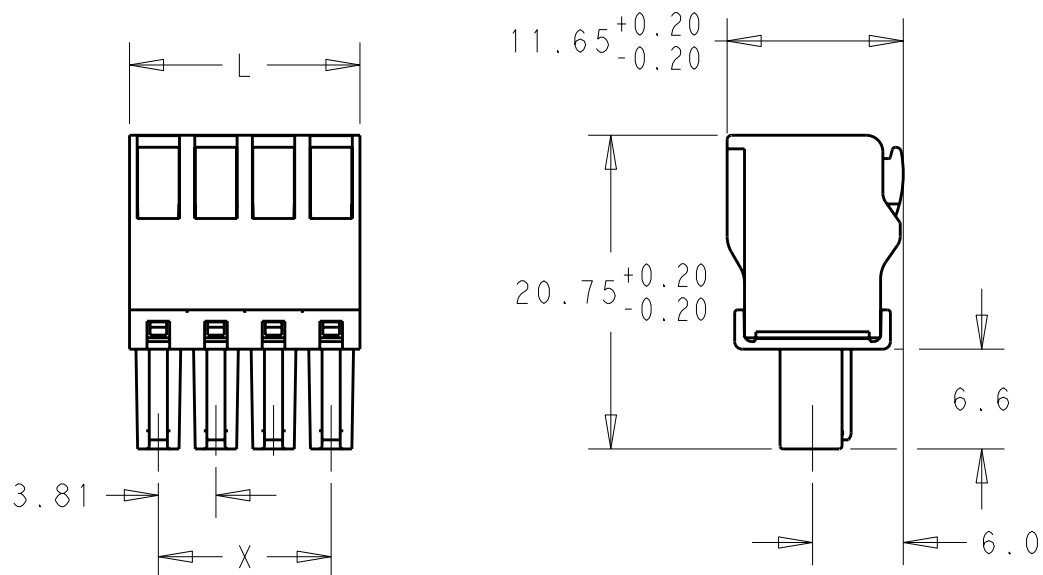

P	LTR	DESCRIPTION	DATE	DWN	APVD
	A	REVISED PER ECO-12-002880	15FEB12	KH	MS

91.44	95.25	25	2-1986720-5
87.63	91.44	24	2-1986720-4
83.82	87.63	23	2-1986720-3
80.01	83.82	22	2-1986720-2
76.20	80.01	21	2-1986720-1
72.39	76.20	20	2-1986720-0
68.58	72.39	19	1-1986720-9
64.77	68.58	18	1-1986720-8
60.96	64.77	17	1-1986720-7
57.15	60.96	16	1-1986720-6
53.34	57.15	15	1-1986720-5
49.53	53.34	14	1-1986720-4
45.72	49.53	13	1-1986720-3
41.91	45.72	12	1-1986720-2
38.10	41.91	11	1-1986720-1
34.29	38.10	10	1-1986720-0
30.48	34.29	9	1986720-9
26.67	30.48	8	1986720-8
22.86	26.67	7	1986720-7
19.05	22.86	6	1986720-6
15.24	19.05	5	1986720-5
11.43	15.24	4	1986720-4
7.62	11.43	3	1986720-3
3.81	7.62	2	1986720-2
DIM X	DIM L	POLE	PART NUMBER

MATERIALS
HOUSING-POLYAMIDE, COLOR-GREEN
LEVER-POLYAMIDE, COLOR ORANGE
CONTACT SPRING-COPPER ALLOY-LEAD FREE TIN PLATED
CLAMPING SPRING-STEEL

MECHANICAL
INSERTION FORCE PER POLE- 3 NEWTON MAX
WITHDRAWAL FORCE PER POLE- 1.5 NEWTON MIN
STRIPPING LENGTH- 10.5 TO 11.5 MM
OPERATING TEMPERATURE--40°C TO +110°C

ELECTRICAL
WIRE SIZE= 30 TO 14 AWG SOLID OR STRANDED
VOLTAGE RATING- 300 VOLTS
CURRENT RATING- 11 AMP STRANDED; 9AMP SOLID
CONTACT RESISTANCE-15 MILLOHM MAX
INSULATION RESISTANCE-10⁹ OHMS MIN (500V DC)

THIS DRAWING IS A CONTROLLED DOCUMENT.		DWN 16 JAN 2012 KIRAN HOLAL	TE Connectivity	
DIMENSIONS: mm		CHK 16 JAN 2012 MIKE SARVER		
TOLERANCES UNLESS OTHERWISE SPECIFIED:		APVD 16 JAN 2012 MIKE SARVER	NAME STRAIGHT SPRING TYPE PLUG CONNECTOR, SIDE STACKABLE RIGHT 02 - 25 POLES PITCH 3.81mm	
		PRODUCT SPEC -	SIZE CAGE CODE DRAWING NO RESTRICTED TO	
MATERIAL - FINISH -		APPLICATION SPEC -	A300779 C-1986720	
		WEIGHT -	SCALE 2:1 SHEET 1 OF 1 REV A	
		CUSTOMER DRAWING		