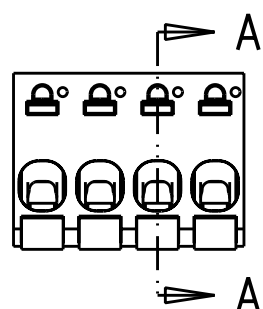

P	LTR	DESCRIPTION	DATE	DWN	APVD
	A	REVISED PER ECO-12-002880	15FEB12	KH	MS

91.44	95.25	25	2-1986720-5
87.63	91.44	24	2-1986720-4
83.82	87.63	23	2-1986720-3
80.01	83.82	22	2-1986720-2
76.20	80.01	21	2-1986720-1
72.39	76.20	20	2-1986720-0
68.58	72.39	19	1-1986720-9
64.77	68.58	18	1-1986720-8
60.96	64.77	17	1-1986720-7
57.15	60.96	16	1-1986720-6
53.34	57.15	15	1-1986720-5
49.53	53.34	14	1-1986720-4
45.72	49.53	13	1-1986720-3
41.91	45.72	12	1-1986720-2
38.10	41.91	11	1-1986720-1
34.29	38.10	10	1-1986720-0
30.48	34.29	9	1986720-9
26.67	30.48	8	1986720-8
22.86	26.67	7	1986720-7
19.05	22.86	6	1986720-6
15.24	19.05	5	1986720-5
11.43	15.24	4	1986720-4
7.62	11.43	3	1986720-3
3.81	7.62	2	1986720-2
DIM X	DIM L	POLE	PART NUMBER

MATERIALS
HOUSING-POLYAMIDE, COLOR-GREEN
LEVER-POLYAMIDE, COLOR ORANGE
CONTACT SPRING-COPPER ALLOY-LEAD FREE TIN PLATED
CLAMPING SPRING-STEEL

MECHANICAL
INSERTION FORCE PER POLE- 3 NEWTON MAX
WITHDRAWAL FORCE PER POLE- 1.5 NEWTON MIN
STRIPPING LENGTH- 10.5 TO 11.5 MM
OPERATING TEMPERATURE--40°C TO +110°C

ELECTRICAL
WIRE SIZE= 30 TO 14 AWG SOLID OR STRANDED
VOLTAGE RATING- 300 VOLTS
CURRENT RATING- 11 AMP STRANDED; 9AMP SOLID
CONTACT RESISTANCE-15 MILLOHM MAX
INSULATION RESISTANCE-10⁹ OHMS MIN (500V DC)

THIS DRAWING IS A CONTROLLED DOCUMENT.		DWN 16 JAN 2012 KIRAN HOLAL	TE Connectivity	
DIMENSIONS: mm		CHK 16 JAN 2012 MIKE SARVER		
TOLERANCES UNLESS OTHERWISE SPECIFIED:		APVD 16 JAN 2012 MIKE SARVER	NAME STRAIGHT SPRING TYPE PLUG CONNECTOR, SIDE STACKABLE RIGHT 02 - 25 POLES PITCH 3.81mm	
		PRODUCT SPEC -	SIZE CAGE CODE DRAWING NO RESTRICTED TO	
MATERIAL - FINISH -		APPLICATION SPEC -	A300779 C-1986720	
		WEIGHT -	SCALE 2:1 SHEET 1 OF 1 REV A	
		CUSTOMER DRAWING		