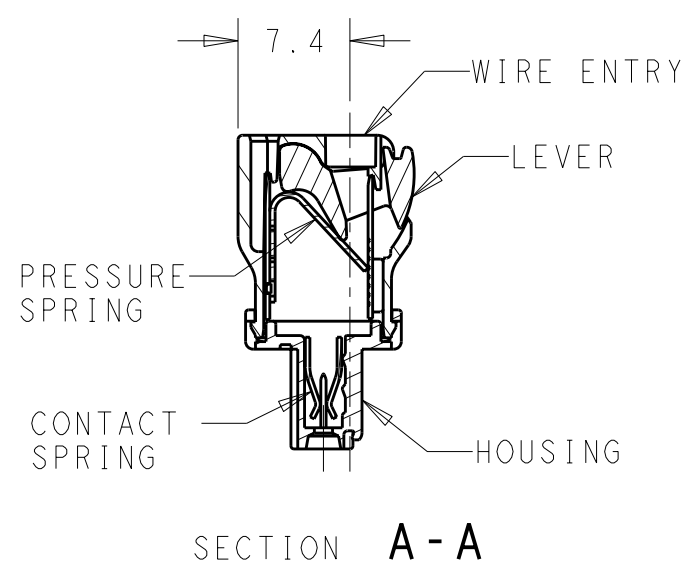

P	LTR	DESCRIPTION	DATE	DWN	APVD
	A	REVISED PER ECO-12-002880	15FEB12	KH	MS

91.44	95.25	25	2-1986720-5
87.63	91.44	24	2-1986720-4
83.82	87.63	23	2-1986720-3
80.01	83.82	22	2-1986720-2
76.20	80.01	21	2-1986720-1
72.39	76.20	20	2-1986720-0
68.58	72.39	19	1-1986720-9
64.77	68.58	18	1-1986720-8
60.96	64.77	17	1-1986720-7
57.15	60.96	16	1-1986720-6
53.34	57.15	15	1-1986720-5
49.53	53.34	14	1-1986720-4
45.72	49.53	13	1-1986720-3
41.91	45.72	12	1-1986720-2
38.10	41.91	11	1-1986720-1
34.29	38.10	10	1-1986720-0
30.48	34.29	9	1986720-9
26.67	30.48	8	1986720-8
22.86	26.67	7	1986720-7
19.05	22.86	6	1986720-6
15.24	19.05	5	1986720-5
11.43	15.24	4	1986720-4
7.62	11.43	3	1986720-3
3.81	7.62	2	1986720-2
DIM X	DIM L	POLE	PART NUMBER

MATERIALS
HOUSING-POLYAMIDE, COLOR-GREEN
LEVER-POLYAMIDE, COLOR ORANGE
CONTACT SPRING-COPPER ALLOY-LEAD FREE TIN PLATED
CLAMPING SPRING-STEEL

MECHANICAL
INSERTION FORCE PER POLE- 3 NEWTON MAX
WITHDRAWAL FORCE PER POLE- 1.5 NEWTON MIN
STRIPPING LENGTH- 10.5 TO 11.5 MM
OPERATING TEMPERATURE--40°C TO +110°C

ELECTRICAL
WIRE SIZE= 30 TO 14 AWG SOLID OR STRANDED
VOLTAGE RATING- 300 VOLTS
CURRENT RATING- 11 AMP STRANDED; 9AMP SOLID
CONTACT RESISTANCE-15 MILLOHM MAX
INSULATION RESISTANCE-10⁹ OHMS MIN (500V DC)

THIS DRAWING IS A CONTROLLED DOCUMENT.		DWN 16 JAN 2012 KIRAN HOLAL	TE Connectivity	
DIMENSIONS: mm		CHK 16 JAN 2012 MIKE SARVER		
TOLERANCES UNLESS OTHERWISE SPECIFIED:		APVD 16 JAN 2012 MIKE SARVER	NAME STRAIGHT SPRING TYPE PLUG CONNECTOR, SIDE STACKABLE RIGHT 02 - 25 POLES PITCH 3.81mm	
		PRODUCT SPEC -	SIZE CAGE CODE DRAWING NO RESTRICTED TO	
MATERIAL - FINISH -		APPLICATION SPEC -	A300779 C-1986720	
		WEIGHT -	SCALE 2:1 SHEET 1 OF 1 REV A	
		CUSTOMER DRAWING		