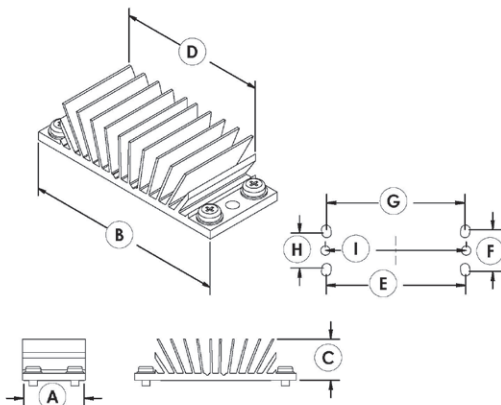

maxiFLOW™ Heat Sink for Eighth Brick DC-DC Converter

ATS PART # ATS-1184-C1-R0

Features & Benefits

- » High performance maxiFLOW™ design features less pressure drop and more surface area that maximizes the effective convection (air) cooling
- » Hole pattern fits standard eighth power brick modules
- » Pre-assembled with Chomerics T766 phase change material
- » Heat sink assembly packaged with 3 sets of screws (M3 Philips Pan Head) at 5, 6 and 8 mm lengths

*Image is for illustration purposes only.

Assembly Part Number

4 Screws per Set

Length (mm)

ATS-1184-C2-R0	5
ATS-1184-C3-R0	6
ATS-1184-C4-R0	8

Thermal Performance

AIR VELOCITY		THERMAL RESISTANCE	
FT/MIN	M/S	°C/W (UNDUCTED FLOW)	°C/W (DUCTED FLOW)
200	1.0	6.7	4.6
300	1.5	5.4	
400	2.0	4.6	
500	2.5	4.2	
600	3.0	3.8	
700	3.5	3.5	
800	4.0	3.3	

Product Details

DIMENSION A	DIMENSION B	DIMENSION C	DIMENSION D	DIMENSION E	DIMENSION F	DIMENSION G	DIMENSION H	DIMENSION I	INTERFACE MATERIAL	FINISH
23.0 mm	59.0 mm	11.4 mm	44.0 mm	50.8 mm	15.2 mm	50.4 mm	12.8 mm	51.3 mm	CHOMERICS T766	GOLD ANODIZED

NOTES:

- 1) Thermal performance data are provided for reference only. Actual performance may vary by application.
- 2) ATS reserves the right to update or change its products without notice to improve the design or performance.
- 3) Standard lead time is 4-6 weeks ARO.
- 4) Contact ATS to learn about custom options available.
- 5) Dimension C = heat sink height from bottom of the base to the top of the fin field.
- 6) Dimension D = Fin Tip to Fin Tip
- 7) Dimension E = Hole Width
- 8) Dimension F = Hole Length
- 9) Dimension G = Short Hole Width
- 10) Dimension H = Short Hole Length
- 11) Dimension I = Center Hole