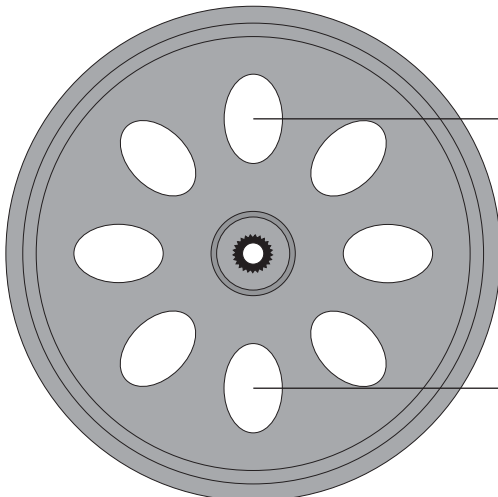

One wheel and two rubber band tires (28109)

2.62"
(66.5mm)

Wheel Front

Wheel Back

1.40"
(35.6mm)

Side

2.57"
(65.3mm)

Mouser Electronics