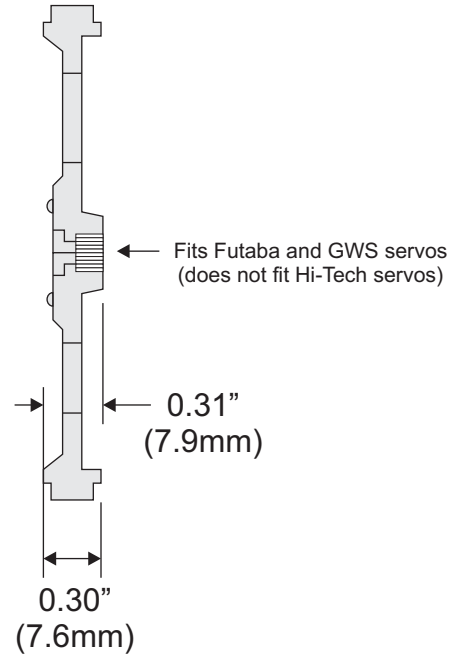

One wheel and two rubber band tires (28109)

2.62"
(66.5mm)

Wheel Front

Wheel Back

1.40"
(35.6mm)

Side

2.57"
(65.3mm)

Mouser Electronics