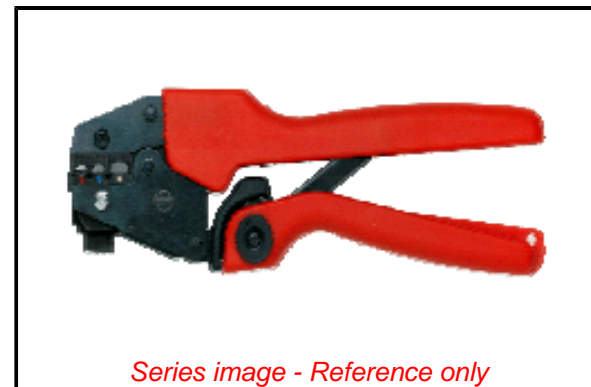

Documents:

[RoHS Certificate of Compliance (PDF)](#)

General

Product Family	Application Tooling
Series	207129
Comments	Field Repair, See Tooling Specification (PDF) Above. Type RHT
Function	Crimp
Geographic Area	Global
Level of Automation	Manual
More Detailed Tech Information	applicationtooling@molex.com
Overview	Application Tooling
Product Name	PremiumGrade
Tool Type	Hand Crimp Tool
UPC	822350938204
Warranty Disclaimer	CAUTION: Molex tooling crimp specifications are valid only when used with Molex terminals and tooling manufactured by Molex and sold by Molex or authorized distributors ("Molex Tooling"). When using tooling other than Molex Tooling with Molex specific connector systems listed in our ATS documents, the Molex tooling qualification does not apply and the responsibility for full qualification of the connector system is that of the customer. Molex accepts no liability for connector performance or tooling support where tooling other than Molex Tooling is used or where Molex Tooling is modified.

Material Info

Reference - Drawing Numbers
Application Tooling Documents

ATS-640017200, TM-640160065, TM-640160065CN, TM-640160065DE, TM-640160065FR, TM-640160065IT, TM-640160065JP, TM-640160065KR, TM-640160065MY, TM-640160065PL, TM-640160065RU, TM-640160065SK, TM-640160065SP, TM-640160065TH, TM-640160065TW, TM-640160065VN

Series image - Reference only

EU ELV

Not Relevant

EU RoHS

Compliant

REACH SVHC

Not Contained Per - ED/30/2017 (7 July 2017)

Halogen-Free

Status

Not Relevant

For more information, please visit [Contact US](#)

China ROHS

ELV

RoHS Phthalates

China RoHS

Not Relevant

Not Relevant

Not Contained

Search Parts in this Series

[207129 Series](#)

Use With

Loose Piece Terminals