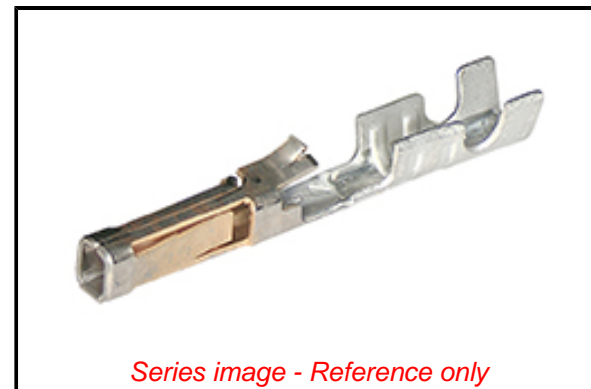

PLEASE CHECK WWW.MOLEX.COM FOR LATEST PART INFORMATION

Part Number: [0016020082](#)
Status: **Active**
Overview: C-Grid Connector Products
Description: SL Crimp Terminal, Series 70058, Female, 24-30 AWG, with 0.38µm Selective Gold (Au) Plated Contact, Reel
Replacement Part Number: <http://www.molex.com/molex/products/listview.jsp?channel=Products&sType=p&query=070058008270058-0082>

General

Product Family	Crimp Terminals
Series	70058
Application	Signal, Wire-to-Board, Wire-to-Wire
Crimp Quality Equipment	Yes
Overview	C-Grid Connector Products
Packaging Alternative	16-02-0097 (Bag)
Product Name	CyClone, SL
Replacement Part Number	70058-0082
UPC	800753595996

Physical

Gender	Female
Material - Metal	Phosphor Bronze
Material - Plating Mating	Gold
Material - Plating Termination	Tin
Net Weight	0.073/g
Packaging Type	Reel
Plating min - Mating	0.381µm
Plating min - Termination	1.270µm
Termination Interface: Style	Crimp or Compression
Wire Insulation Diameter	1.52mm max.
Wire Size AWG	24, 26, 28, 30
Wire Size mm ²	N/A

Solder Process Data

Lead-freeProcess Capability N/A

Material Info

Engineering Number 70058-0006

Reference - Drawing Numbers

Product Specification PS-70058-001, PS-70400-001, TS-70058-001-001
 Sales Drawing 700580001-SD-000