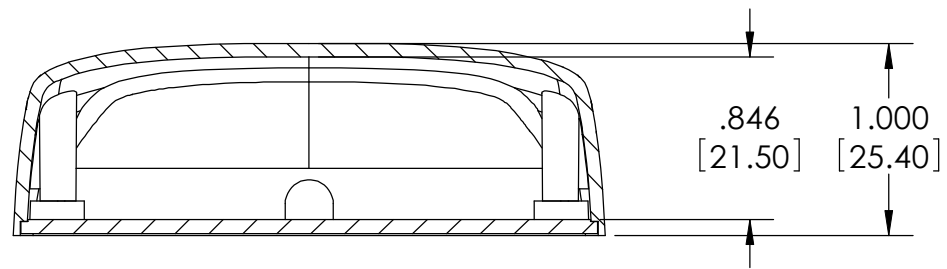

PART
NAME

PLASTIBOX - STYLE M

PART
No.

PT-11850-PXX

REVISION
DATE

3-30-09

SECTION C-C
SCALE 1 : 1

(4) SCREWS
FURNISHED