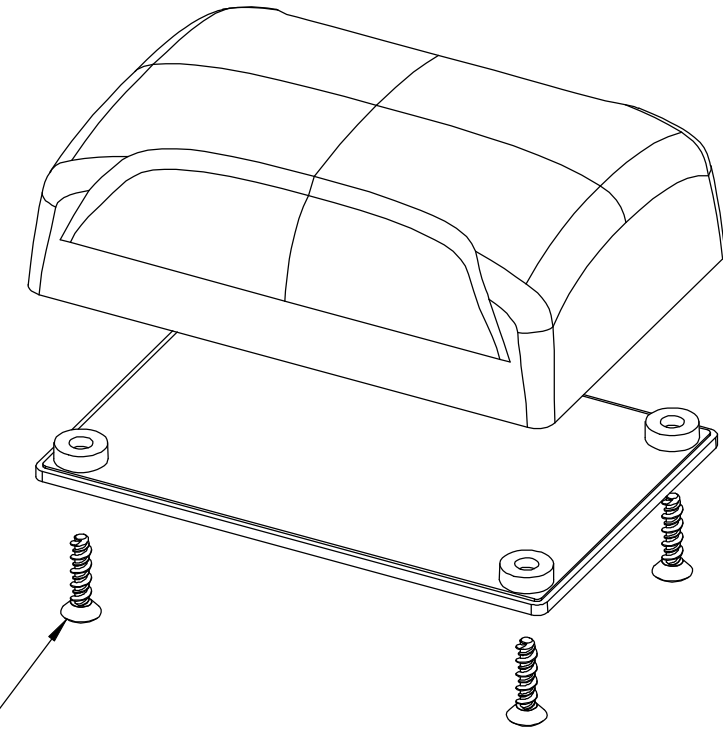

PART
NAME

PLASTIBOX - STYLE M

PART
No.

PT-11850-PXX

REVISION
DATE

3-30-09

SECTION C-C
SCALE 1 : 1

(4) SCREWS
FURNISHED