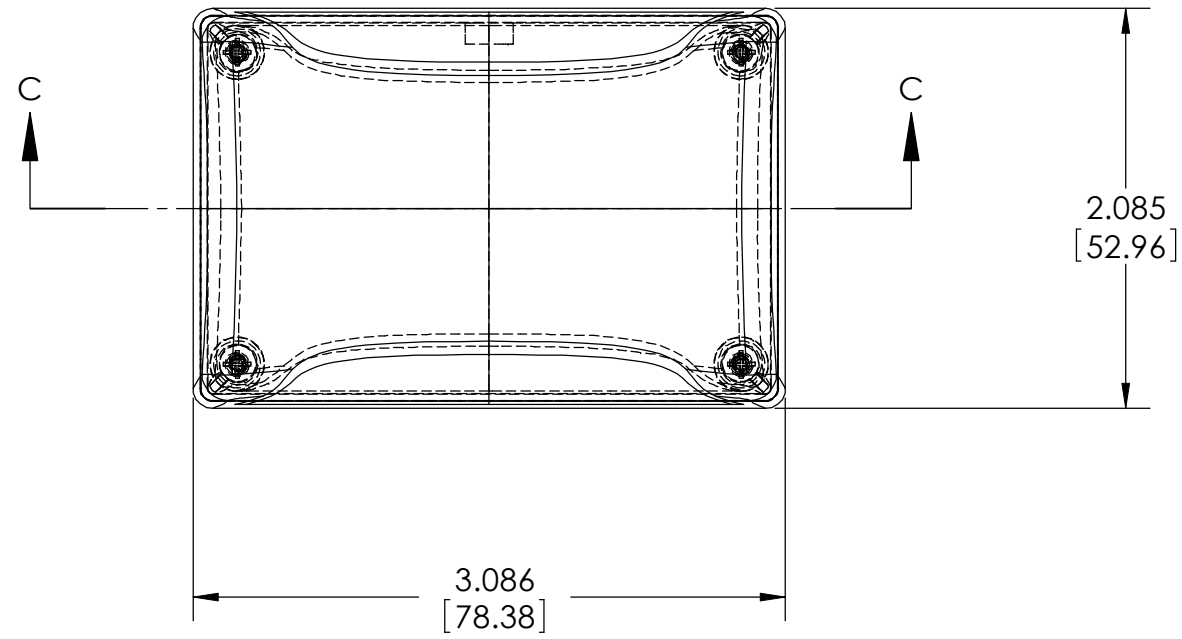

PART
NAME

PLASTIBOX - STYLE M

PART
No.

PT-11850-PXX

REVISION
DATE

3-30-09

SECTION C-C
SCALE 1 : 1

(4) SCREWS
FURNISHED