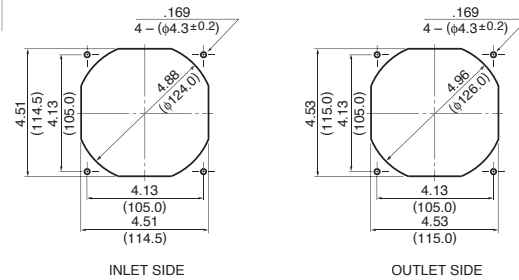

25°C 80,000 Hours (V00)

Characteristic Curves

Outline

Units: $\frac{\text{inch}}{\text{mm}}$

Panel Cut-outs

Material

Casing : Plastic (Black) 94V-0

Impeller : Plastic (Black) 94V-0

Bearing : Ball Bearing

Lead Wire : UL1007, AWG24, +Red, -Black

Specifications

MODEL	Product No.	Rated Voltage	Operating Voltage	Current	Input Power	Speed	Max. Air Flow		Max. Static Pressure		Noise	Mass
		(V)	(V)				CFM ^{*1}	(m ³ /min) ^{*1}	in H ₂ O	(Pa) ^{*1}		
4710KL-04W-B10-	X00	12	6.0 ~ 13.8	0.12	1.44	1600	63.5	1.80	.07	17.9	27.0	180
4710KL-04W-B20-	X00	12	6.0 ~ 13.8	0.19	2.28	1900	75.9	2.15	.10	24.8	31.0	180
4710KL-04W-B30-	X00	12	6.0 ~ 13.8	0.28	3.36	2200	88.2	2.50	.13	32.3	35.0	180
4710KL-04W-B40-	X00	12	6.0 ~ 13.8	0.40	4.80	2500	100.6	2.85	.16	40.9	38.5	180
4710KL-04W-B50-	X00	12	6.0 ~ 13.0	0.55	6.60	2800	114.7	3.25	.20	50.5	41.5	180
4710KL-05W-B10-	X00	24	10.0 ~ 27.6	0.08	1.92	1600	63.5	1.80	.07	17.9	27.0	180
4710KL-05W-B20-	X00	24	10.0 ~ 27.6	0.10	2.40	1900	75.9	2.15	.10	24.8	31.0	180
4710KL-05W-B30-	X00	24	10.0 ~ 27.6	0.15	3.60	2200	88.2	2.50	.13	32.3	35.0	180
4710KL-05W-B40-	X00	24	10.0 ~ 27.6	0.22	5.28	2500	100.6	2.85	.16	40.9	38.5	180
4710KL-05W-B50-	X00	24	10.0 ~ 26.0	0.29	6.96	2800	114.7	3.25	.20	50.5	41.5	180