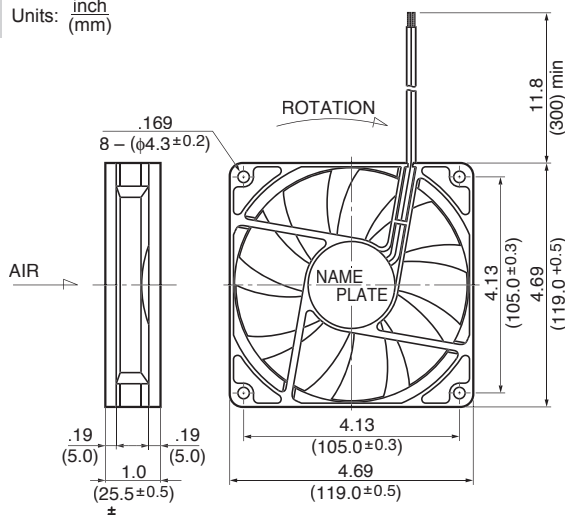

25°C 80,000 Hours (V00)

Characteristic Curves

Outline

Units: $\frac{\text{inch}}{\text{mm}}$

Panel Cut-outs

Material

Casing : Plastic (Black) 94V-0

Impeller : Plastic (Black) 94V-0

Bearing : Ball Bearing

Lead Wire : UL1007, AWG24, +Red, -Black

Specifications

MODEL	Product No.	Rated Voltage	Operating Voltage	Current	Input Power	Speed	Max. Air Flow		Max. Static Pressure		Noise	Mass
		(V)	(V)				CFM ^{*1}	(m ³ /min) ^{*1}	in H ₂ O	(Pa) ^{*1}		
4710KL-04W-B10-	X00	12	6.0 ~ 13.8	0.12	1.44	1600	63.5	1.80	.07	17.9	27.0	180
4710KL-04W-B20-	X00	12	6.0 ~ 13.8	0.19	2.28	1900	75.9	2.15	.10	24.8	31.0	180
4710KL-04W-B30-	X00	12	6.0 ~ 13.8	0.28	3.36	2200	88.2	2.50	.13	32.3	35.0	180
4710KL-04W-B40-	X00	12	6.0 ~ 13.8	0.40	4.80	2500	100.6	2.85	.16	40.9	38.5	180
4710KL-04W-B50-	X00	12	6.0 ~ 13.0	0.55	6.60	2800	114.7	3.25	.20	50.5	41.5	180
4710KL-05W-B10-	X00	24	10.0 ~ 27.6	0.08	1.92	1600	63.5	1.80	.07	17.9	27.0	180
4710KL-05W-B20-	X00	24	10.0 ~ 27.6	0.10	2.40	1900	75.9	2.15	.10	24.8	31.0	180
4710KL-05W-B30-	X00	24	10.0 ~ 27.6	0.15	3.60	2200	88.2	2.50	.13	32.3	35.0	180
4710KL-05W-B40-	X00	24	10.0 ~ 27.6	0.22	5.28	2500	100.6	2.85	.16	40.9	38.5	180
4710KL-05W-B50-	X00	24	10.0 ~ 26.0	0.29	6.96	2800	114.7	3.25	.20	50.5	41.5	180