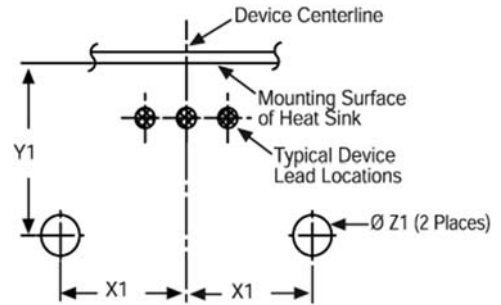

Mounting Details: