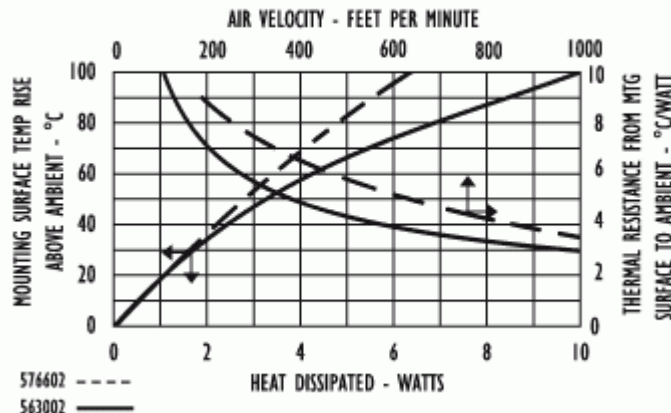

Board Level Cooling – Channel 5600

Part Numbers: 563002B00000G, 563002D00000G, 563002T00000G,
576602B00000G, 576602D00000G, 576602T00000G

Part Number: 7121DG

Mounting Details: