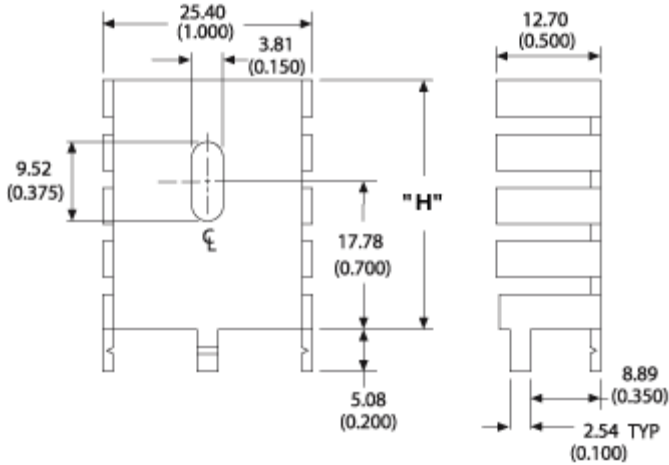

Board Level Cooling – Channel 5600

Part Numbers: 563002B00000G, 563002D00000G, 563002T00000G,
576602B00000G, 576602D00000G, 576602T00000G