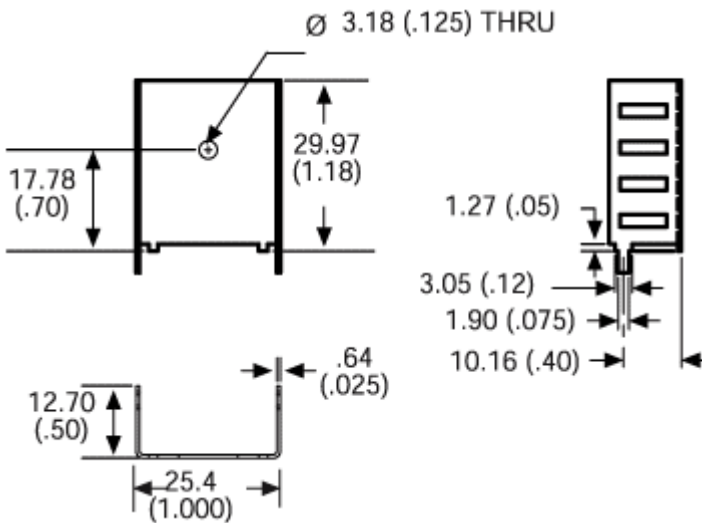

### HEAT SINK DETAILS

Property	Details
Material	See Table Below
Finish	See Table Below
Device Attachment Options	Requires Mounting Kit
Thermal Interface Material	-

Property	Details
Heat Sink Width (mm)	25.40
Heat Sink Length (mm)	12.70
Heat Sink Height (mm)	See "H" Dim below
Heat Sink Mounting Direction	Vertical, Horizontal

### MECHANICAL & PERFORMANCE

Drawing dimensions are shown in mm, (in)

Part Number	Material	Finish	"H" Dim	"X" Dim	"Y" Dim	"YT" Dim	"Z" Dim
563002B00000G	Aluminum	Black Anodize	29.97	12.07 (0.475)	9.53 (0.375)	0.64 (0.025)	3.10 (0.122)
563002D00000G	Aluminum	Tin Plated	29.97	12.07 (0.475)	9.53 (0.375)	0.64 (0.025)	3.10 (0.122)
563002T00000G	Aluminum	Black Paint	29.97	12.07 (0.475)	9.53 (0.375)	0.64 (0.025)	3.10 (0.122)
576602B00000G	Aluminum	Black Anodize	24.13	12.07 (0.475)	9.53 (0.375)	0.64 (0.025)	3.10 (0.122)
576602D00000G	Aluminum	Tin Plated	24.13	12.07 (0.475)	9.53 (0.375)	0.64 (0.025)	3.10 (0.122)
576602T00000G	Aluminum	Black Paint	24.13	12.07 (0.475)	9.53 (0.375)	0.64 (0.025)	3.10 (0.122)
7121DG	Copper	Tin Plated	29.97	12.40 (0.488)	9.53 (0.375)	0.64 (0.025)	2.54 (0.100)

# Board Level Cooling – Channel 5600

Part Numbers: 563002B00000G, 563002D00000G, 563002T00000G,  
576602B00000G, 576602D00000G, 576602T00000G

Mounting Details:

Part Number: 7121DG

Mounting Details: