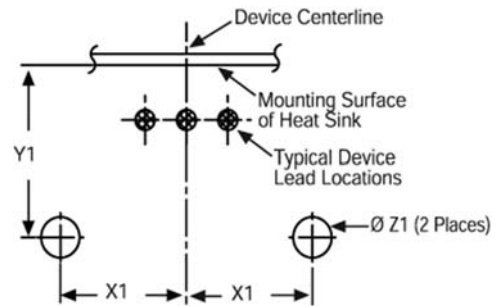

### HEAT SINK DETAILS

Property	Details
Material	See Table Below
Finish	See Table Below
Device Attachment Options	Requires Mounting Kit
Thermal Interface Material	-

Property	Details
Heat Sink Width (mm)	25.40
Heat Sink Length (mm)	12.70
Heat Sink Height (mm)	See "H" Dim below
Heat Sink Mounting Direction	Vertical, Horizontal

# Board Level Cooling – Channel 5600

Part Numbers: 563002B00000G, 563002D00000G, 563002T00000G,  
576602B00000G, 576602D00000G, 576602T00000G

Mounting Details:

Part Number: 7121DG

Mounting Details: