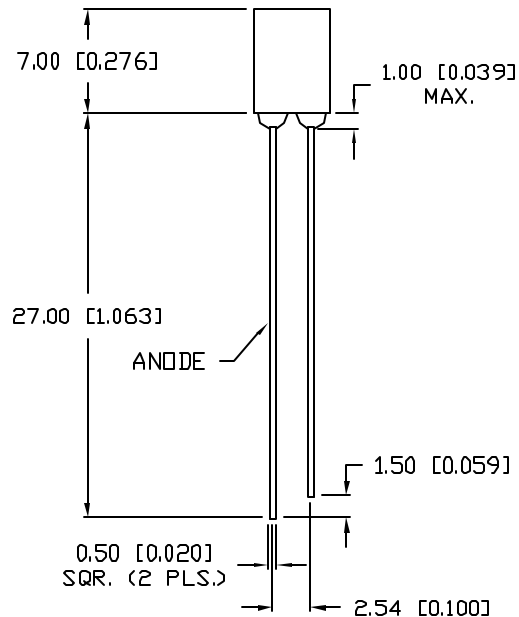

UNCONTROLLED DOCUMENT

PART NUMBER
SSL-LX2573SRD

REV.
A

REV.	E.C.N. NUMBER AND REVISION COMMENTS	DATE
A	E.C.N. #10BRDR. & REDRAWN IN 3D.	6.15.01

ELECTRO-OPTICAL CHARACTERISTICS $T_A=25^\circ\text{C}$ $I_f=20\text{mA}$

PARAMETER	MIN	TYP	MAX	UNITS	TEST COND
PEAK WAVELENGTH		660		nm	
FORWARD VOLTAGE		1.7	2.2	V _f	
REVERSE VOLTAGE	4.0			V _r	$I_f=100\mu\text{A}$
AXIAL INTENSITY		80		mcad	$I_f=20\text{mA}$
VIEWING ANGLE		110		2x theta	
EMITTED COLOR:	RED				
EPOXY LENS FINISH:	RED DIFFUSED				

LIMITS OF SAFE OPERATION AT 25°C

PARAMETER	MAX	UNITS
PEAK FORWARD CURRENT*	150	mA
STEADY CURRENT	30	mA
POWER DISSIPATION	100	mW
DERATE FROM 25°C	-1.2	mW/°C
OPERATING, STORAGE TEMP.	-40 TO +85	°C
SOLDERING TEMP.	+260	°C
2.0mm FROM BODY		3 SEC. MAX

290 E. HELEN ROAD
PALATINE, IL 60067-6976
PHONE: +1.847.359.2790
US WEB: www.lumex.com
TW WEB: www.lumex.com.tw

2mm x 5mm RECTANGULAR, 660nm SUPER RED LED,
RED DIFFUSED LENS.

RELIABILITY NOTE
OUR MANY YEARS OF EXPERIENCE DATA ACCUMULATION INDICATE THAT SOLDER HEAT IS A MAJOR CAUSE OF EARLY AND FUTURE FAILURE. PLEASE PAY ATTENTION TO YOUR SOLDERING PROCESS.